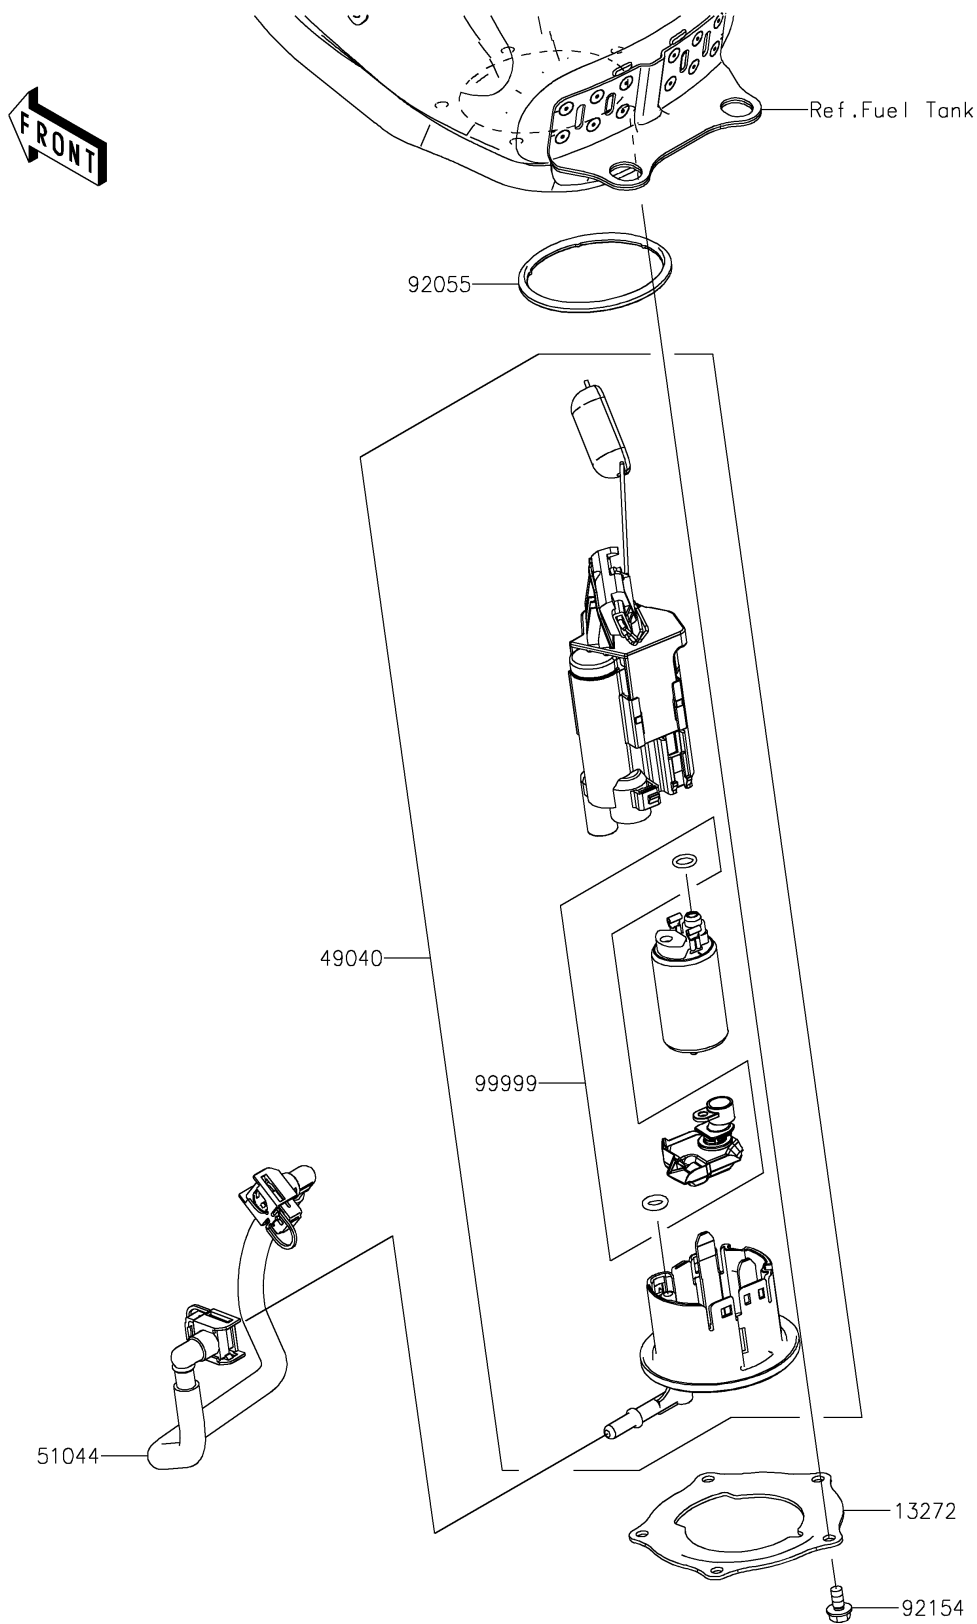

2026 KLE500 SE ABS

PARTS DIAGRAM

Fuel Pump

Kawasaki

Let the Good Times Roll®

E1520

2026 KLE500 SE ABS

PARTS LIST

Fuel Pump

ITEM NAME

PART NUMBER

QUANTITY
