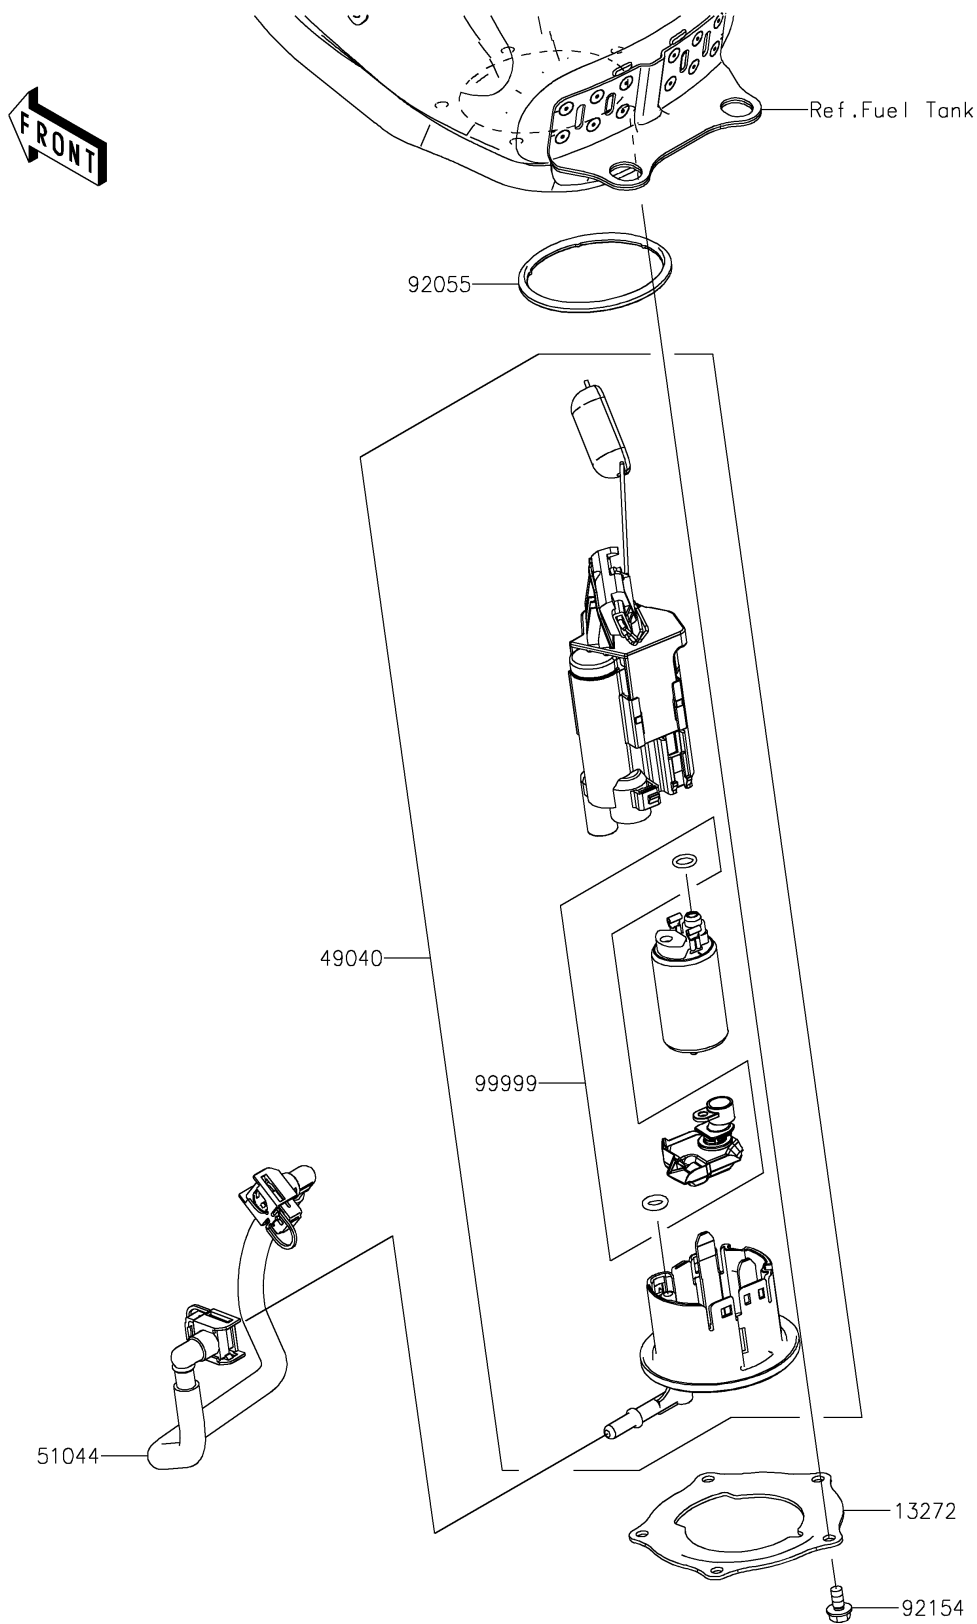

2026 KLE[®] 500 SE ABS

PARTS DIAGRAM

Fuel Pump

Kawasaki

Let the Good Times Roll[®]

E1520

2026 KLE[®] 500 SE ABS

PARTS LIST

Fuel Pump

ITEM NAME

PART NUMBER

QUANTITY
