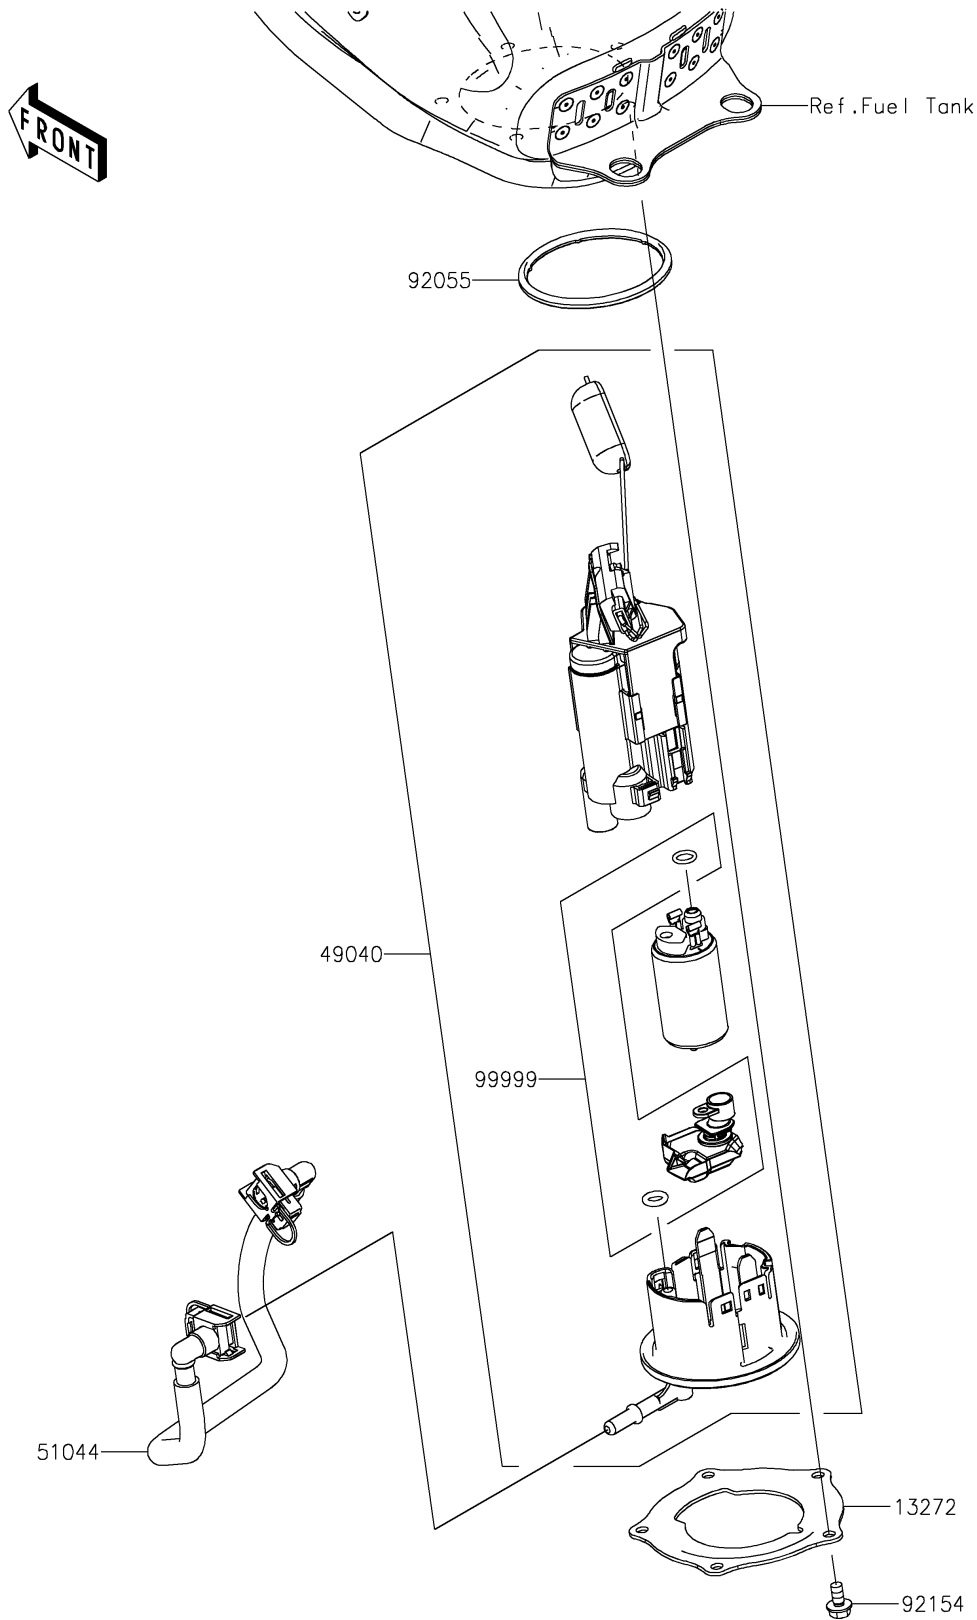

2026 KLE500 SE ABS

PARTS DIAGRAM

Fuel Pump

E1520

2026 KLE500 SE ABS

PARTS LIST

Fuel Pump

ITEM NAME	PART NUMBER	QUANTITY
PLATE,FUEL PUMP (Ref # 13272)	13272-2614	1
PUMP-FUEL (Ref # 49040)	49040-0849	1
TUBE-ASSY (Ref # 51044)	51044-1292	1
RING-O,FUEL PUMP (Ref # 92055)	92055-0920	1
BOLT,FLANGED,6X12 (Ref # 92154)	92154-2335	5
KIT,FUEL FILTER (Ref # 99999)	99999-0893	1