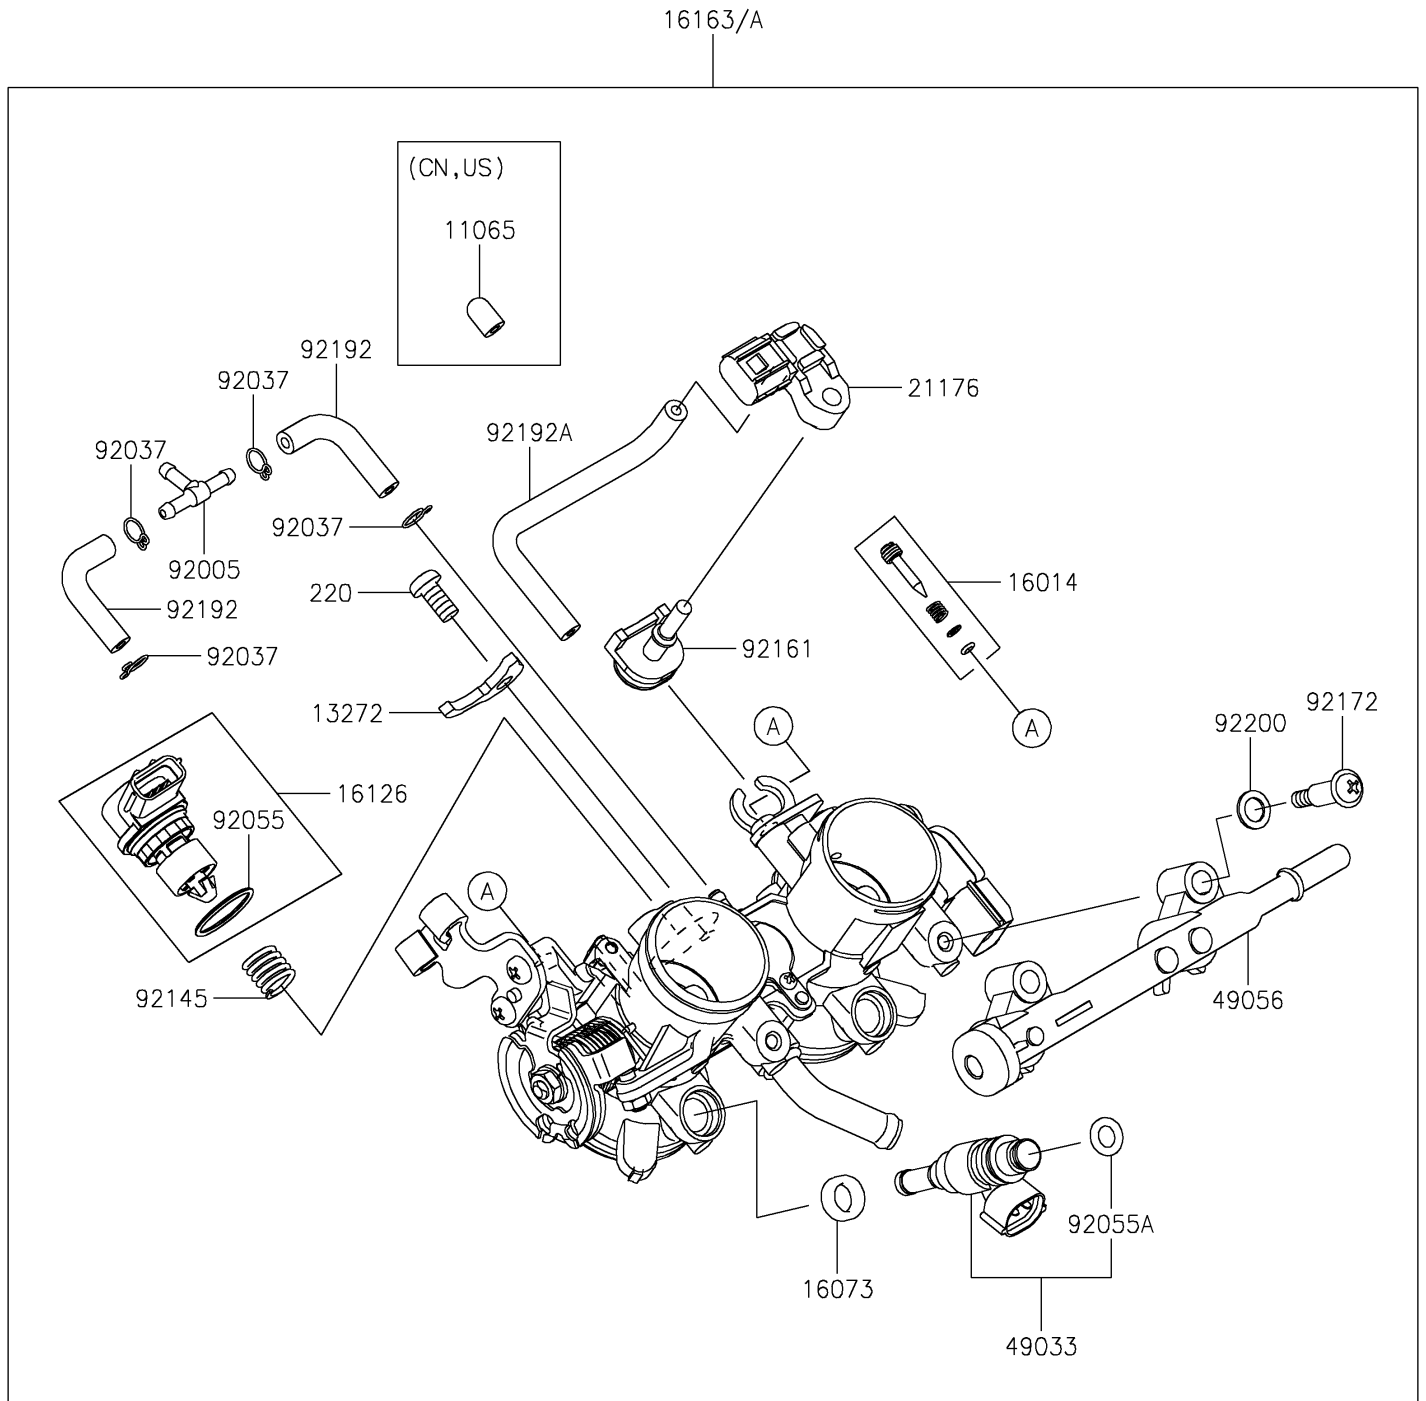

2026 KLE500 SE ABS

PARTS DIAGRAM

Throttle

E1510

2026 KLE500 SE ABS

PARTS LIST

Throttle

ITEM NAME	PART NUMBER	QUANTITY
CAP (Ref # 11065)	11065-0072	2
PLATE (Ref # 13272)	13272-2558	1
SCREW-PILOT AIR (Ref # 16014)	16014-0022	2
INSULATOR (Ref # 16073)	16073-0866	2
VALVE,ISC (Ref # 16126)	16126-0748	1
THROTTLE-ASSY (Ref # 16163)	16163-1267	1
THROTTLE-ASSY (Ref # 16163A)	16163-1295	1
SENSOR,PRESSURE (Ref # 21176)	21176-0906	1
NOZZLE-INJECTION (Ref # 49033)	49033-0047	2
PIPE-INJECTION (Ref # 49056)	49056-0050	1
FITTING (Ref # 92005)	92005-1380	1
CLAMP,TUBE (Ref # 92037)	92037-1124	4
RING-O (Ref # 92055)	92055-0907	1
RING-O,REGULATOR-FUEL (Ref # 92055A)	92055-2187	2
SPRING (Ref # 92145)	92145-1826	1
DAMPER (Ref # 92161)	92161-2438	1
SCREW (Ref # 92172)	92172-1257	2
TUBE,3.5X7.5X55 (Ref # 92192)	92192-1349	2
TUBE (Ref # 92192A)	92192-1906	1
WASHER (Ref # 92200)	92200-3807	2
SCREW-PAN-CROS,6X12 (Ref # 220)	220AA0612	1
CLAMP,TUBE (Ref # 92037)	92037-1124	2