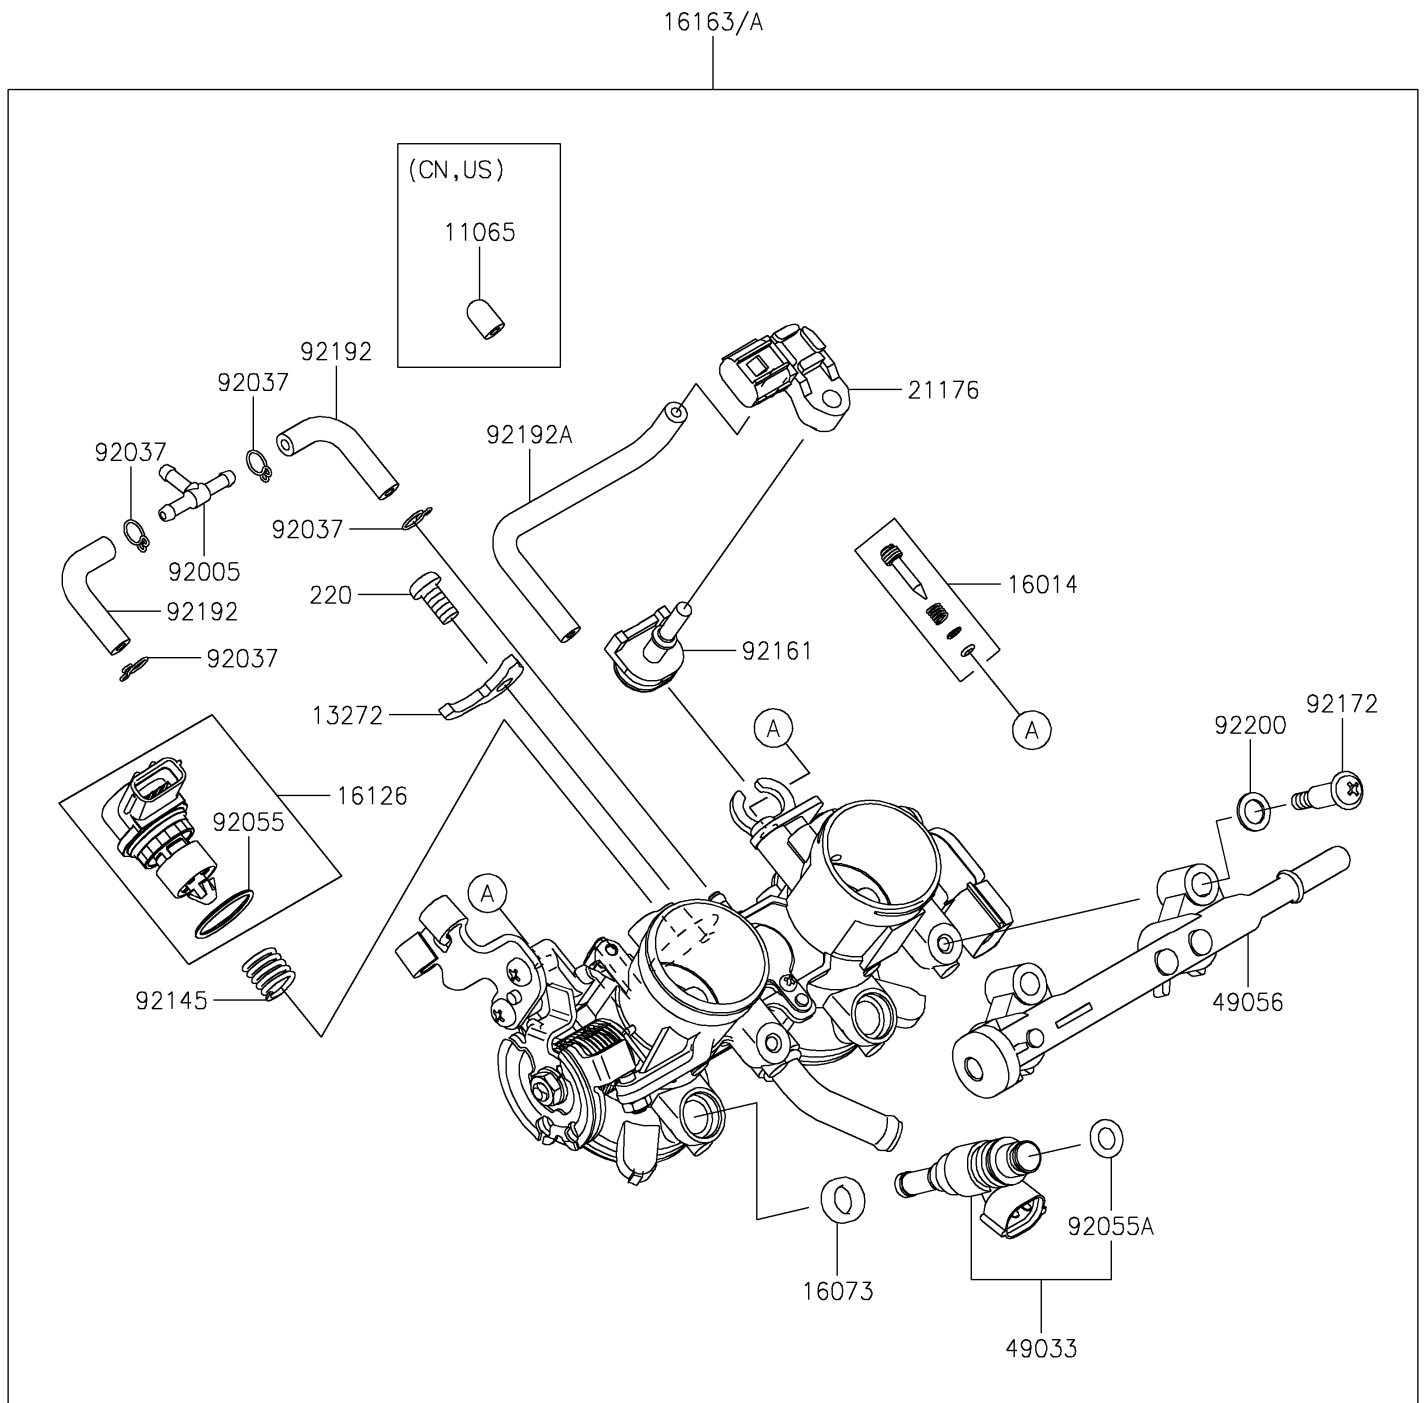

2026 KLE® 500 SE ABS

PARTS DIAGRAM

Throttle

E1510