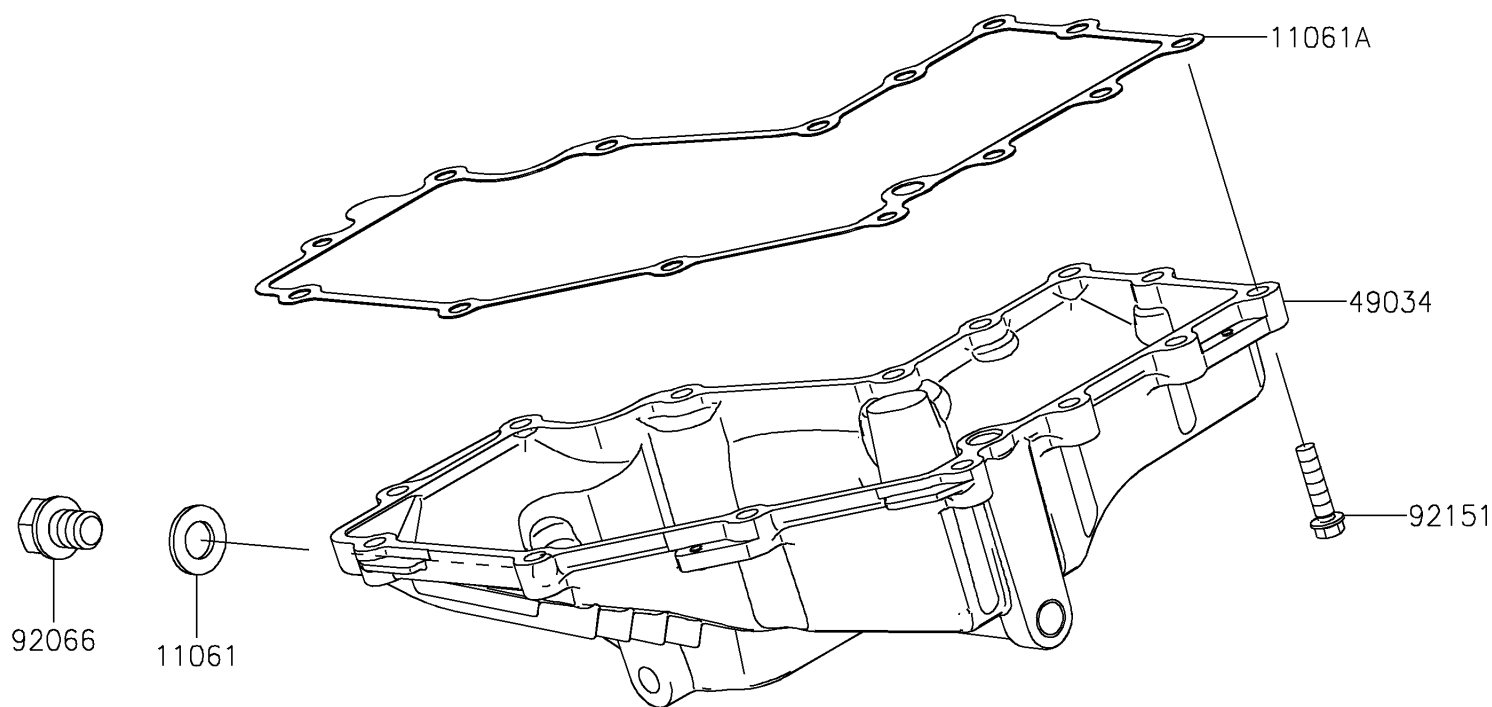

2026 KLE[®] 500 SE ABS

PARTS DIAGRAM

Oil Pan

E1434

2026 KLE[®] 500 SE ABS

PARTS LIST

Oil Pan

ITEM NAME

PART NUMBER

QUANTITY
