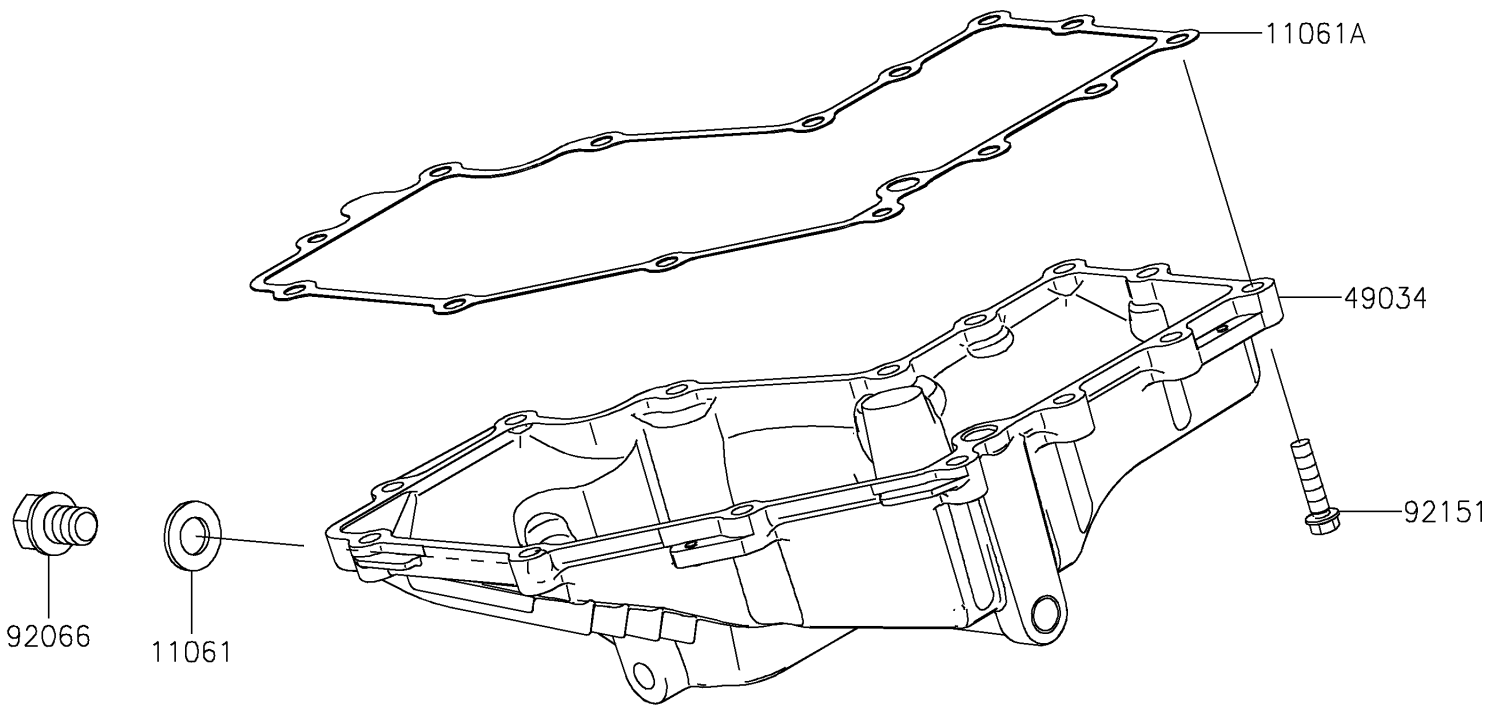

2026 KLE500 SE ABS

PARTS DIAGRAM

Oil Pan

E1434

2026 KLE500 SE ABS

PARTS LIST

Oil Pan

| ITEM NAME | PART NUMBER | QUANTITY |
|---------------------------------------|-------------|----------|
| GASKET,12X22X2 (Ref # 11061) | 11061-0417 | 1 |
| GASKET,OILPAN (Ref # 11061A) | 11061-1251 | 1 |
| PAN-OIL (Ref # 49034) | 49034-0594 | 1 |
| PLUG,OIL DRAIN,12X15 (Ref # 92066) | 92066-0767 | 1 |
| BOLT,FLANGED-SMALL,6X25 (Ref # 92151) | 92151-1930 | 14 |