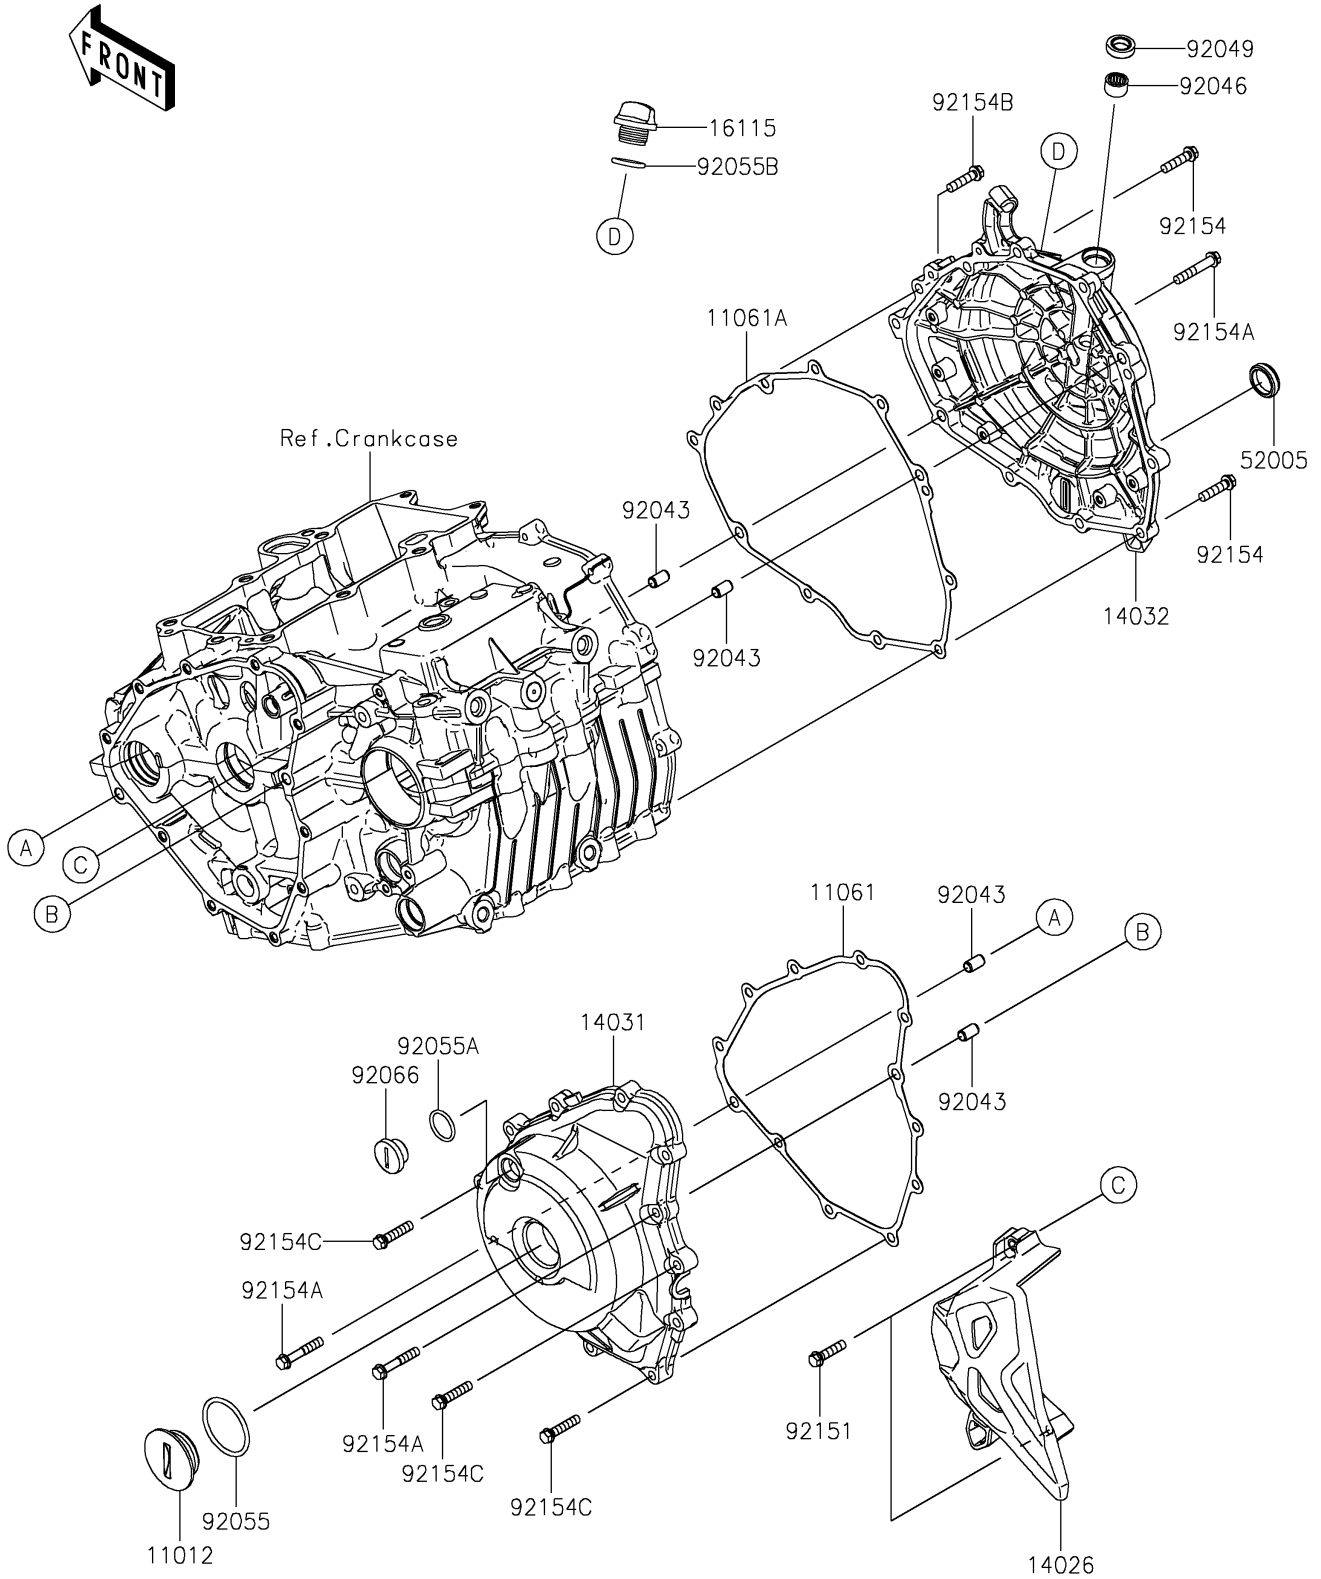

2026 KLE500 SE ABS

PARTS DIAGRAM

Engine Cover(s)

E1431

2026 KLE500 SE ABS

PARTS LIST

Engine Cover(s)

ITEM NAME	PART NUMBER	QUANTITY
CAP (Ref # 11012)	11012-1362	1
GASKET,GENERATOR COVER (Ref # 11061)	11061-1252	1
GASKET,CLUTCH COVER (Ref # 11061A)	11061-1253	1
COVER-CHAIN (Ref # 14026)	14026-0165	1
COVER-GENERATOR (Ref # 14031)	14031-0618	1
COVER-CLUTCH (Ref # 14032)	14032-0656	1
CAP-OIL FILLER (Ref # 16115)	16115-1053	1
GAUGE,OIL LEVEL (Ref # 52005)	52005-1009	1
PIN,6.2X8X14 (Ref # 92043)	92043-1263	4
BEARING-NEEDLE,HK1210FM (Ref # 92046)	92046-0034	1
SEAL-OIL (Ref # 92049)	92049-1560	1
RING-O,39.4X3.1 (Ref # 92055)	92055-0734	1
RING-O,20X2 (Ref # 92055A)	92055-1146	1
RING-O (Ref # 92055B)	92055-1777	1
PLUG (Ref # 92066)	92066-0748	1
BOLT,FLANGED-SMALL,6X25 (Ref # 92151)	92151-1930	2
BOLT,FLANGED,6X25 (Ref # 92154)	92154-0819	9
BOLT,FLANGED,6X35 (Ref # 92154A)	92154-1779	3
BOLT,FLANGED,6X25 (Ref # 92154B)	92154-2734	1
BOLT,FLANGED,6X28 (Ref # 92154C)	92154-2788	10