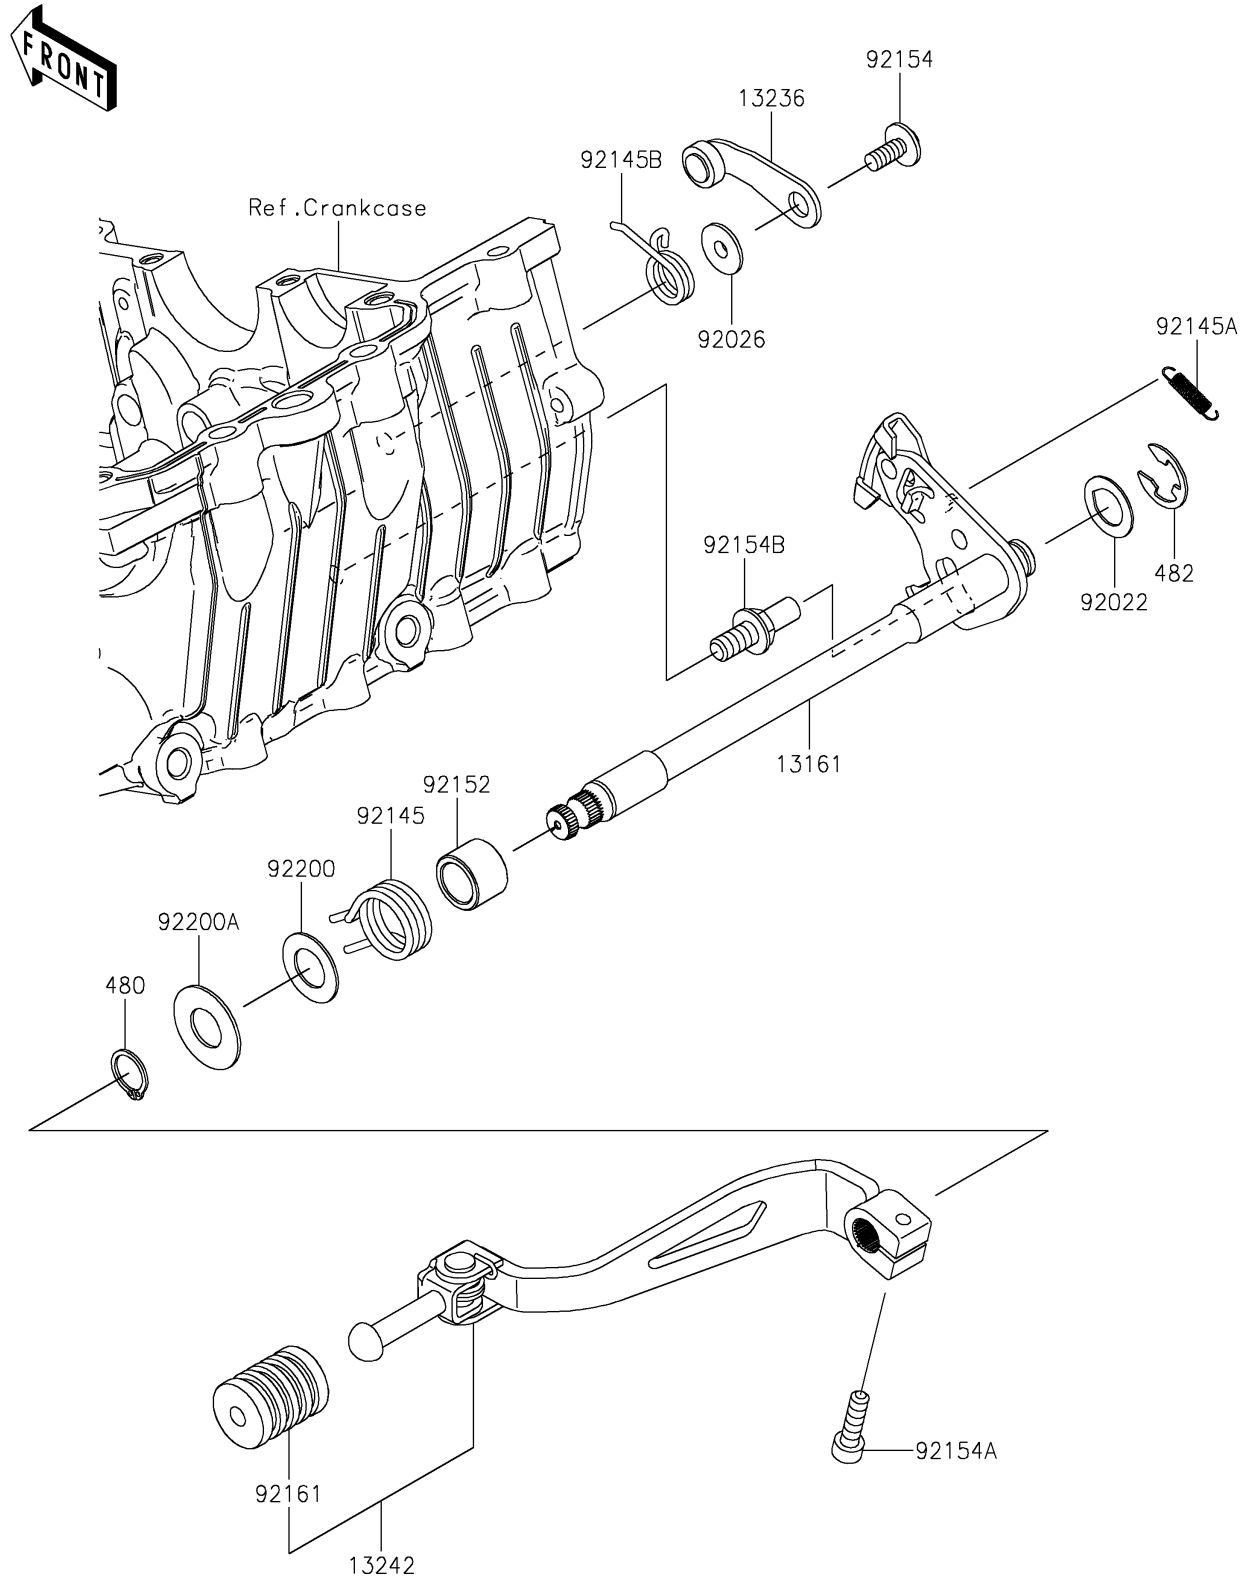

2026 KLE[®] 500 SE ABS

PARTS DIAGRAM

Gear Change Mechanism

E1370

2026 KLE[®] 500 SE ABS

PARTS LIST

Gear Change Mechanism

ITEM NAME

PART NUMBER

QUANTITY
