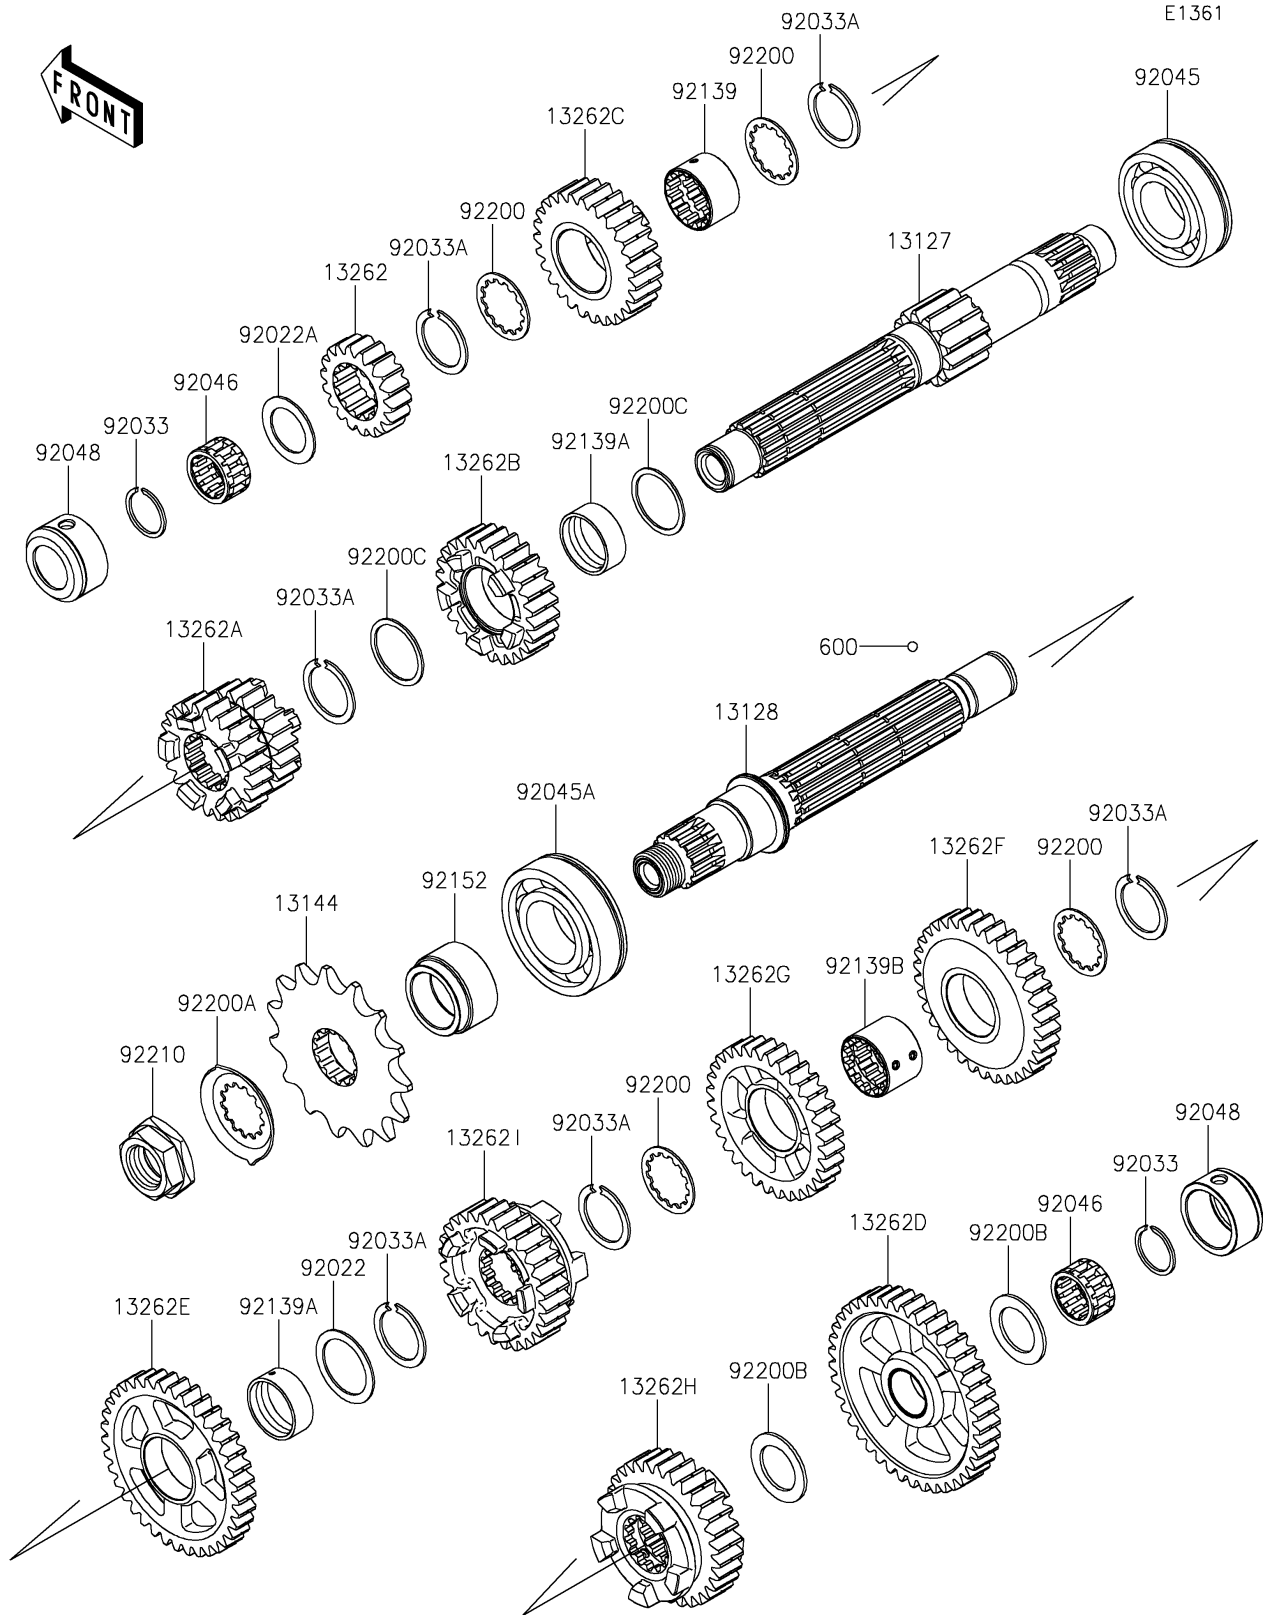

2026 KLE500 SE ABS

PARTS DIAGRAM

Transmission

2026 KLE500 SE ABS

PARTS LIST

Transmission

Kawasaki

Let the Good Times Roll®

ITEM NAME

PART NUMBER

QUANTITY
