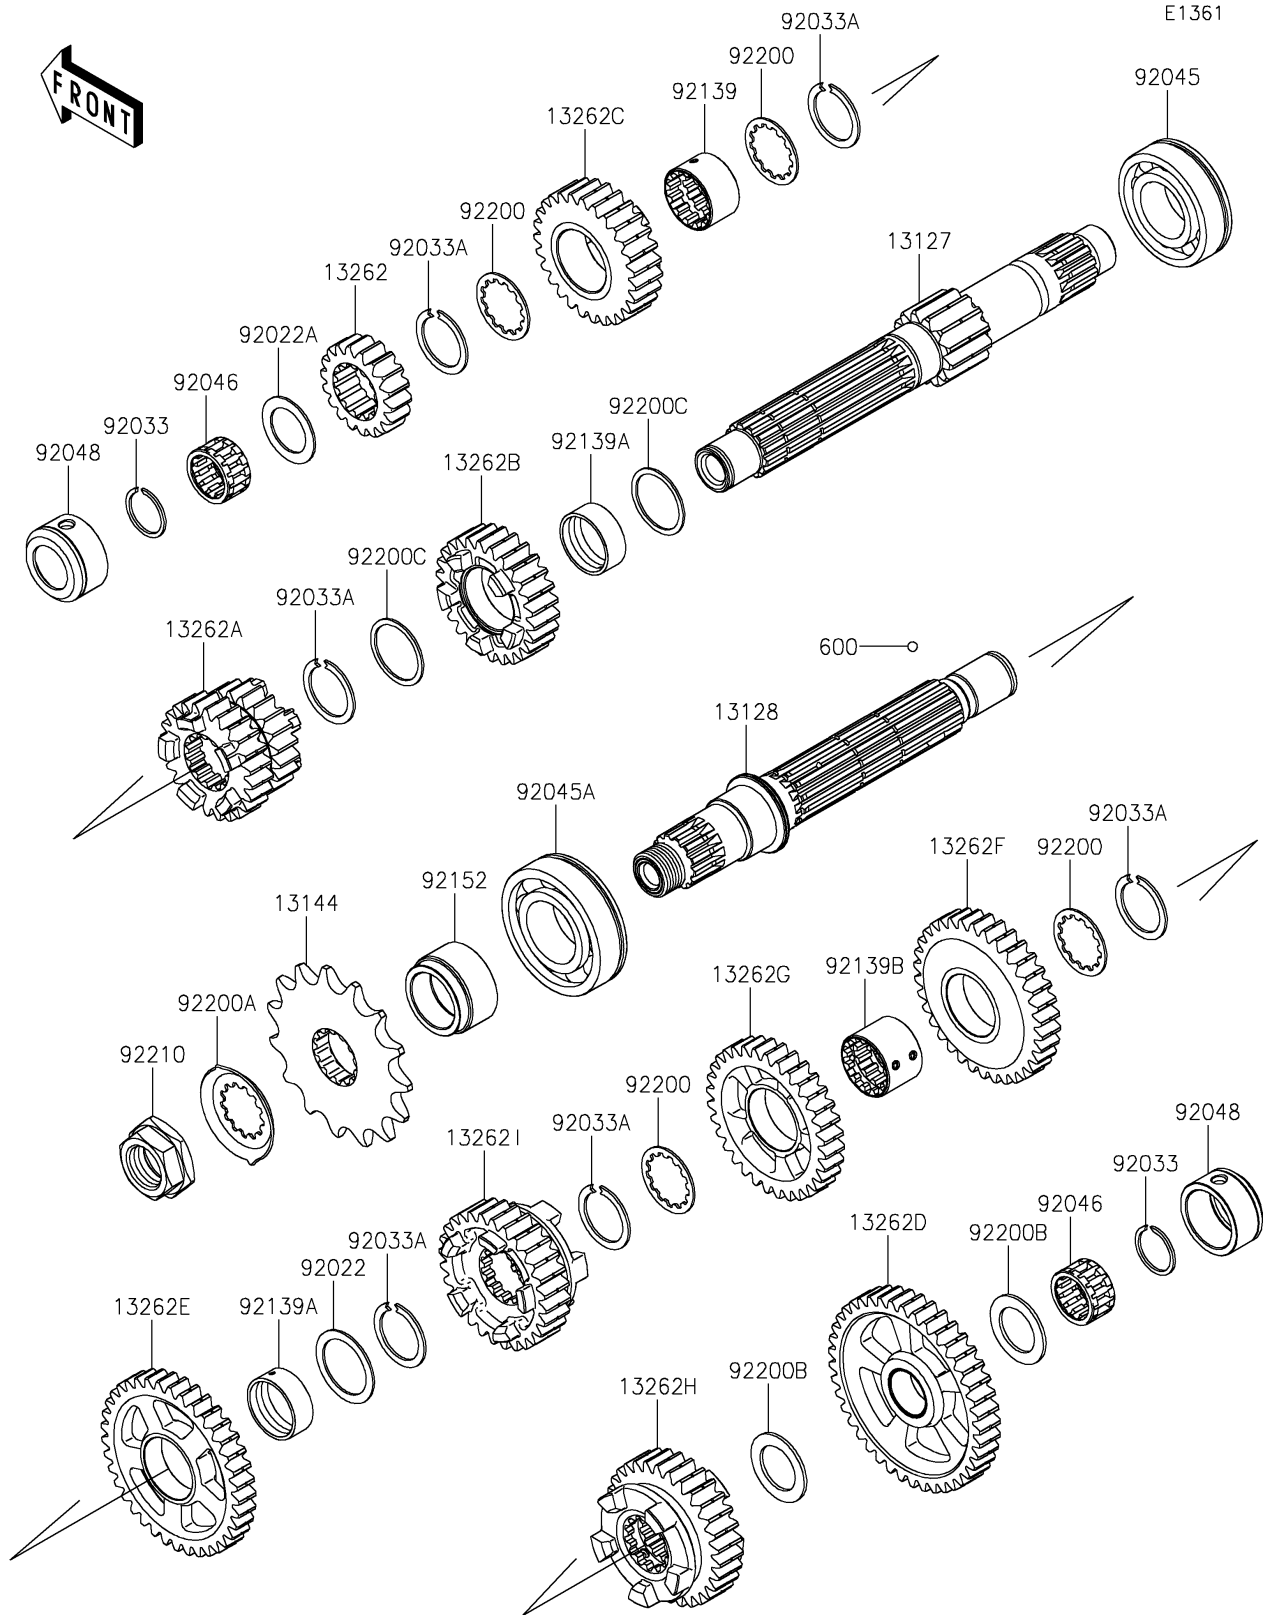

2026 KLE500 SE ABS

PARTS DIAGRAM

Transmission

2026 KLE500 SE ABS

PARTS LIST

Transmission

ITEM NAME	PART NUMBER	QUANTITY
SHAFT-TRANSMISSION INPUT,13T (Ref # 13127)	13127-0727	1
SHAFT-TRANSMISSION OUTPUT (Ref # 13128)	13128-0734	1
SPROCKET-OUTPUT,15T (Ref # 13144)	13144-0585	1
GEAR,INPUT 2ND,18T (Ref # 13262)	13262-1288	1
GEAR,INPUT 3RD&4TH,21T,24T (Ref # 13262A)	13262-1591	1
GEAR,INPUT 5TH,26T (Ref # 13262B)	13262-1592	1
GEAR,INPUT 6TH,27T (Ref # 13262C)	13262-1593	1
GEAR,OUTPUT LOW,41T (Ref # 13262D)	13262-1594	1
GEAR,OUTPUT 2ND,37T (Ref # 13262E)	13262-1595	1
GEAR,OUTPUT 3RD,34T (Ref # 13262F)	13262-1596	1
GEAR,OUTPUT 4TH,32T (Ref # 13262G)	13262-1597	1
GEAR,OUTPUT 5TH,30T (Ref # 13262H)	13262-1598	1
GEAR,OUTPUT 6TH,28T (Ref # 13262I)	13262-1599	1
WASHER,25.3X33X1 (Ref # 92022)	92022-1109	1
WASHER,20.5X30X1,STEEL (Ref # 92022A)	92022-112	1
RING-SNAP,20MM (Ref # 92033)	92033-015	2
RING-SNAP,24MM (Ref # 92033A)	92033-026	6
BEARING-BALL,6TM-6205NX3 (Ref # 92045)	92045-0735	1
BEARING-BALL,28X58X16 (Ref # 92045A)	92045-0841	1
BEARING-NEEDLE,KMJ20X26X13.8X1 (Ref # 92046)	92046-1185	2
RACE (Ref # 92048)	92048-0047	2
BUSHING,26X28X16.6 (Ref # 92139)	92139-0781	1
BUSHING,25X28X10.4 (Ref # 92139A)	92139-0793	2
BUSHING,OUTPUT 3RD&4TH GEAR (Ref # 92139B)	92139-1331	1
COLLAR (Ref # 92152)	92152-2369	1
WASHER (Ref # 92200)	92200-1389	4
WASHER (Ref # 92200A)	92200-1932	1
WASHER,20.5X31X1.5 (Ref # 92200B)	92200-2523	2
WASHER,25.3X30X1 (Ref # 92200C)	92200-2524	2

2026 KLE500 SE ABS

PARTS LIST

Transmission

ITEM NAME	PART NUMBER	QUANTITY
NUT,20MM (Ref # 92210)	92210-0850	1
BALL-STEEL,5/32 (Ref # 600)	600A0500	3