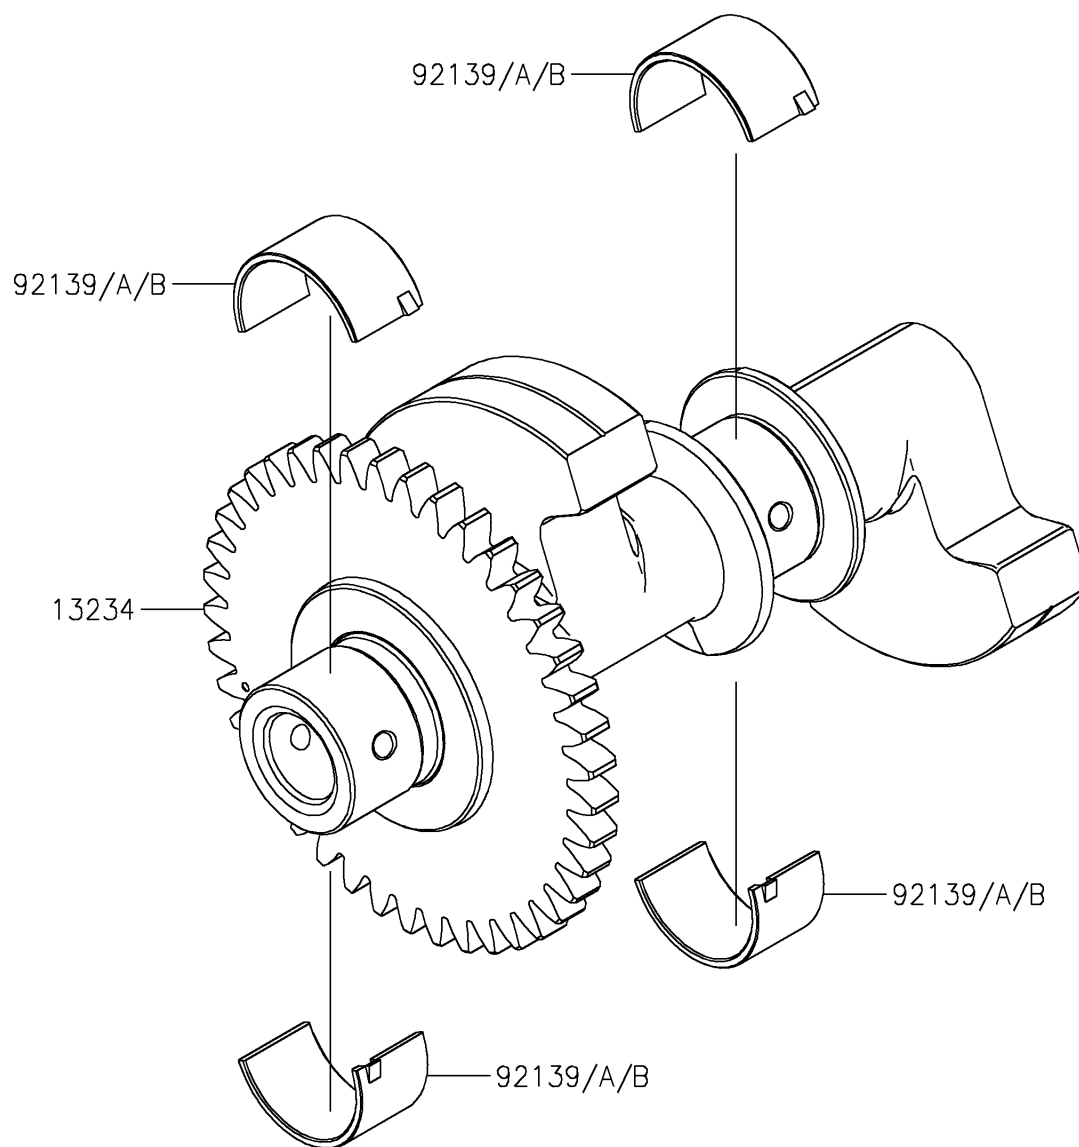

2026 KLE500 SE ABS

PARTS DIAGRAM

Balancer

2026 KLE500 SE ABS

PARTS LIST

Balancer

ITEM NAME	PART NUMBER	QUANTITY
SHAFT-COMP,BALANCER (Ref # 13234)	13234-0639	1
BUSHING,BALANCER,BLUE (Ref # 92139)	92139-0883	AR
BUSHING,BALANCER,BLACK (Ref # 92139A)	92139-0884	4
BUSHING,BALANCER,BROWN (Ref # 92139B)	92139-0885	AR