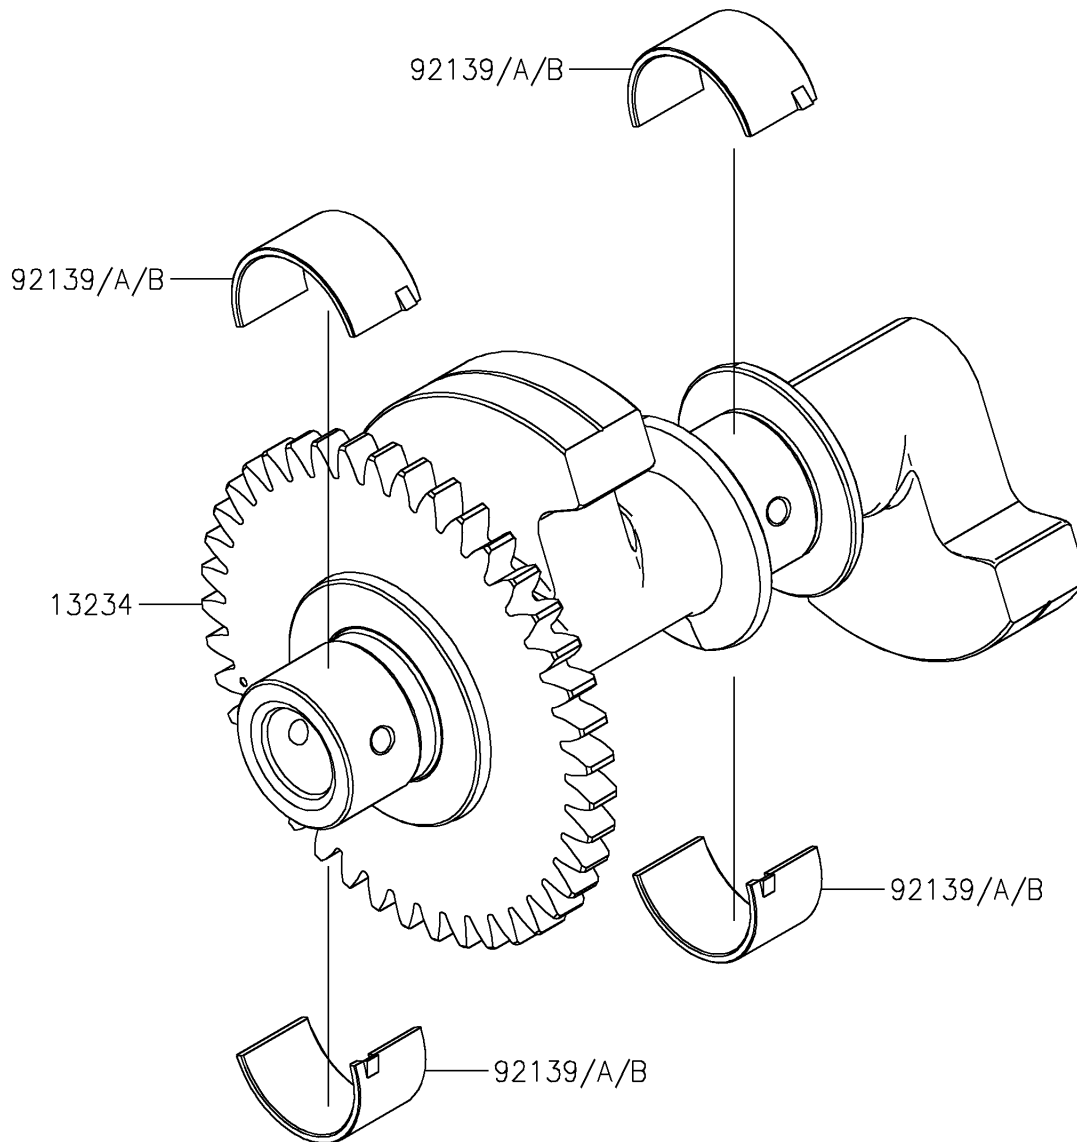

2026 KLE[®] 500 SE ABS

PARTS DIAGRAM

Balancer

E1323

2026 KLE[®] 500 SE ABS

PARTS LIST

Balancer

ITEM NAME	PART NUMBER	QUANTITY
SHAFT-COMP,BALANCER (Ref # 13234)	13234-0639	1
BUSHING,BALANCER,BLUE (Ref # 92139)	92139-0883	AR
BUSHING,BALANCER,BLACK (Ref # 92139A)	92139-0884	4
BUSHING,BALANCER,BROWN (Ref # 92139B)	92139-0885	AR