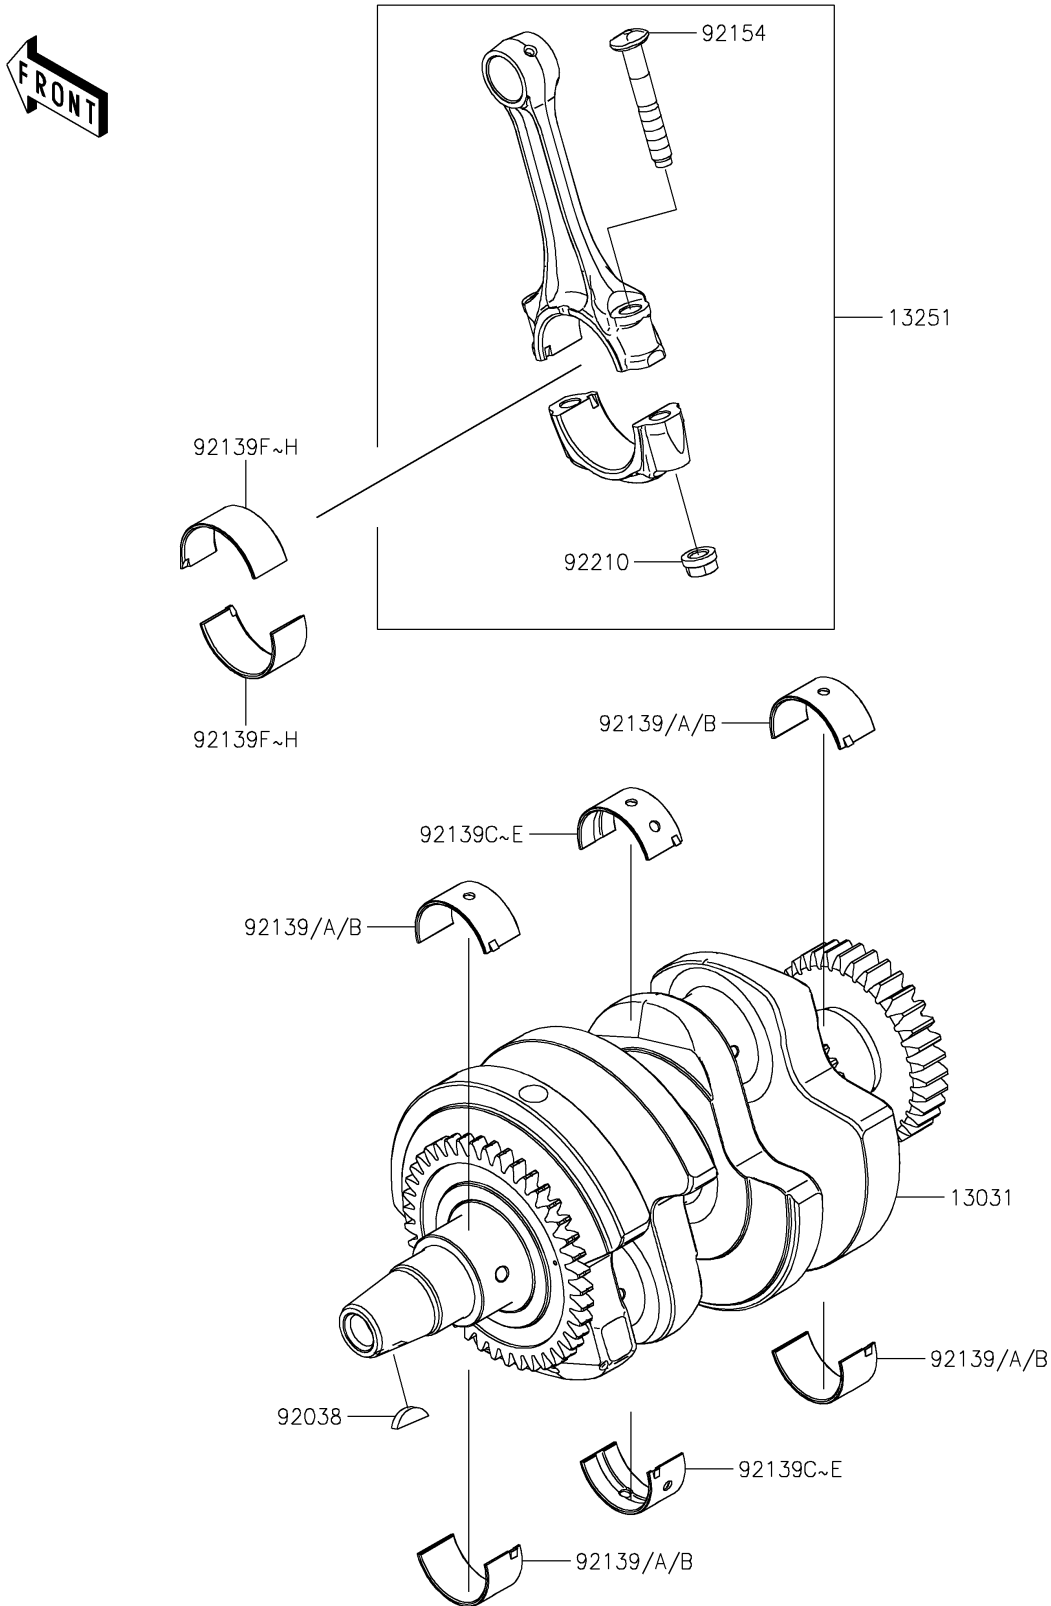

2026 KLE500 SE ABS

PARTS DIAGRAM

Crankshaft

E1321

2026 KLE500 SE ABS

PARTS LIST

Crankshaft

ITEM NAME	PART NUMBER	QUANTITY
CRANKSHAFT-COMP (Ref # 13031)	13031-1560	1
ROD-ASSY-CONNECTING,H (Ref # 13251)	13251-0757-HH	AR
KEY,WOODRUFF (Ref # 92038)	92038-001	1
BUSHING,CRANK #1,BLUE (Ref # 92139)	92139-1200	AR
BUSHING,CRANK #1,BLACK (Ref # 92139A)	92139-1201	4
BUSHING,CRANK #1,BROWN (Ref # 92139B)	92139-1202	AR
BUSHING,CRANK #2,BLUE (Ref # 92139C)	92139-1203	AR
BUSHING,CRANK #2,BLACK (Ref # 92139D)	92139-1204	2
BUSHING,CRANK #2,BROWN (Ref # 92139E)	92139-1205	AR
BUSHING,CONNECTING ROD,BLUE (Ref # 92139F)	92139-1219	AR
BUSHING,CONNECTING ROD,BLACK (Ref # 92139G)	92139-1220	4
BUSHING,CONNECTING ROD,BROWN (Ref # 92139H)	92139-1221	AR
BOLT,7MM (Ref # 92154)	92154-7075	4
NUT,CONNECTING ROD,7MM (Ref # 92210)	92210-0384	4