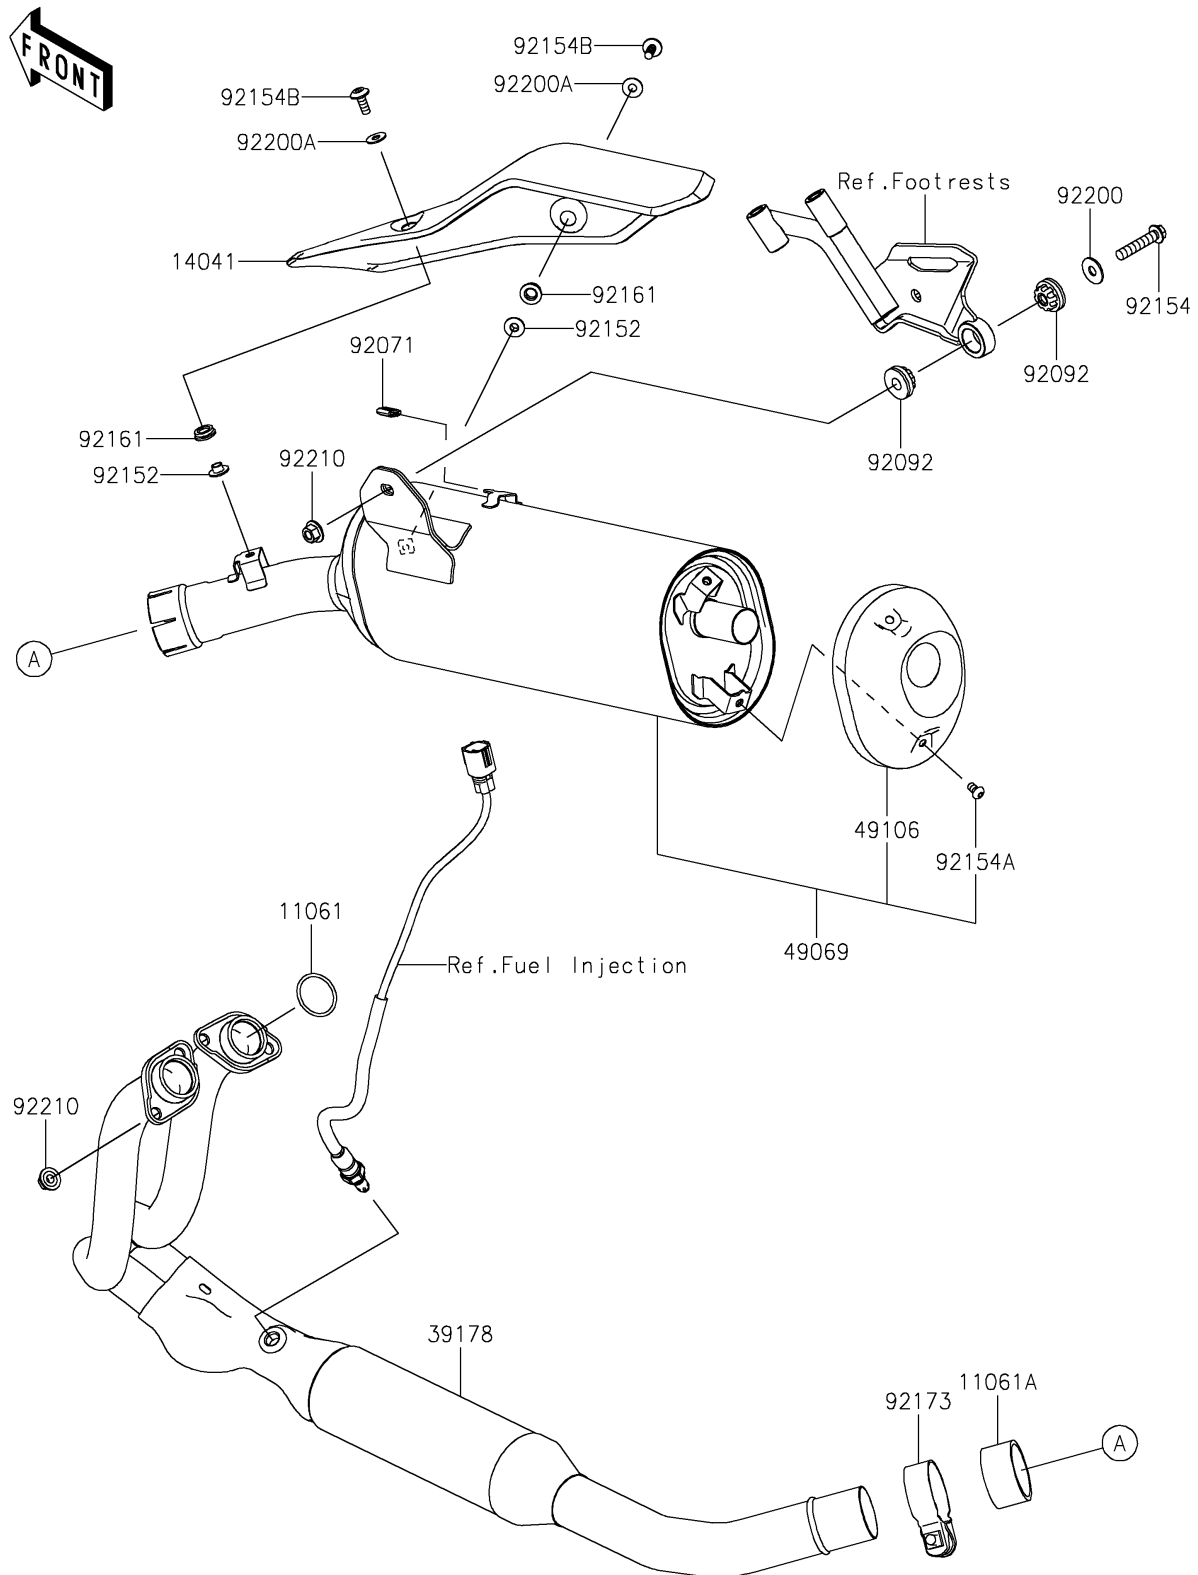

2026 KLE500 SE ABS

PARTS DIAGRAM

Muffler(s)

E1140

2026 KLE500 SE ABS

PARTS LIST

Muffler(s)

ITEM NAME	PART NUMBER	QUANTITY
GASKET,EXHAUST PIPE (Ref # 11061)	11061-1249	2
GASKET,EXHAUST PIPE CONNECTING (Ref # 11061A)	11061-1266	1
COVER-COMP (Ref # 14041)	14041-0653	1
MANIFOLD-COMP-EXHAUST (Ref # 39178)	39178-0497	1
MUFFLER-ASSY (Ref # 49069)	49069-0921	1
COVER-MUFFLER (Ref # 49106)	49106-0913	1
GROMMET (Ref # 92071)	92071-0760	1
BUSHING-RUBBER (Ref # 92092)	92092-0044	2
COLLAR (Ref # 92152)	92152-3804	2
BOLT,FLANGED,8X40 (Ref # 92154)	92154-4399	1
BOLT,SOCKET,6X10 (Ref # 92154A)	92154-7250	2
BOLT,SOCKET,6X16 (Ref # 92154B)	92154-7454	2
DAMPER (Ref # 92161)	92161-2534	2
CLAMP (Ref # 92173)	92173-2891	1
WASHER,8.0X22.0X1.5 (Ref # 92200)	92200-0174	1
WASHER (Ref # 92200A)	92200-2636	2
NUT,8MM (Ref # 92210)	92210-1114	5