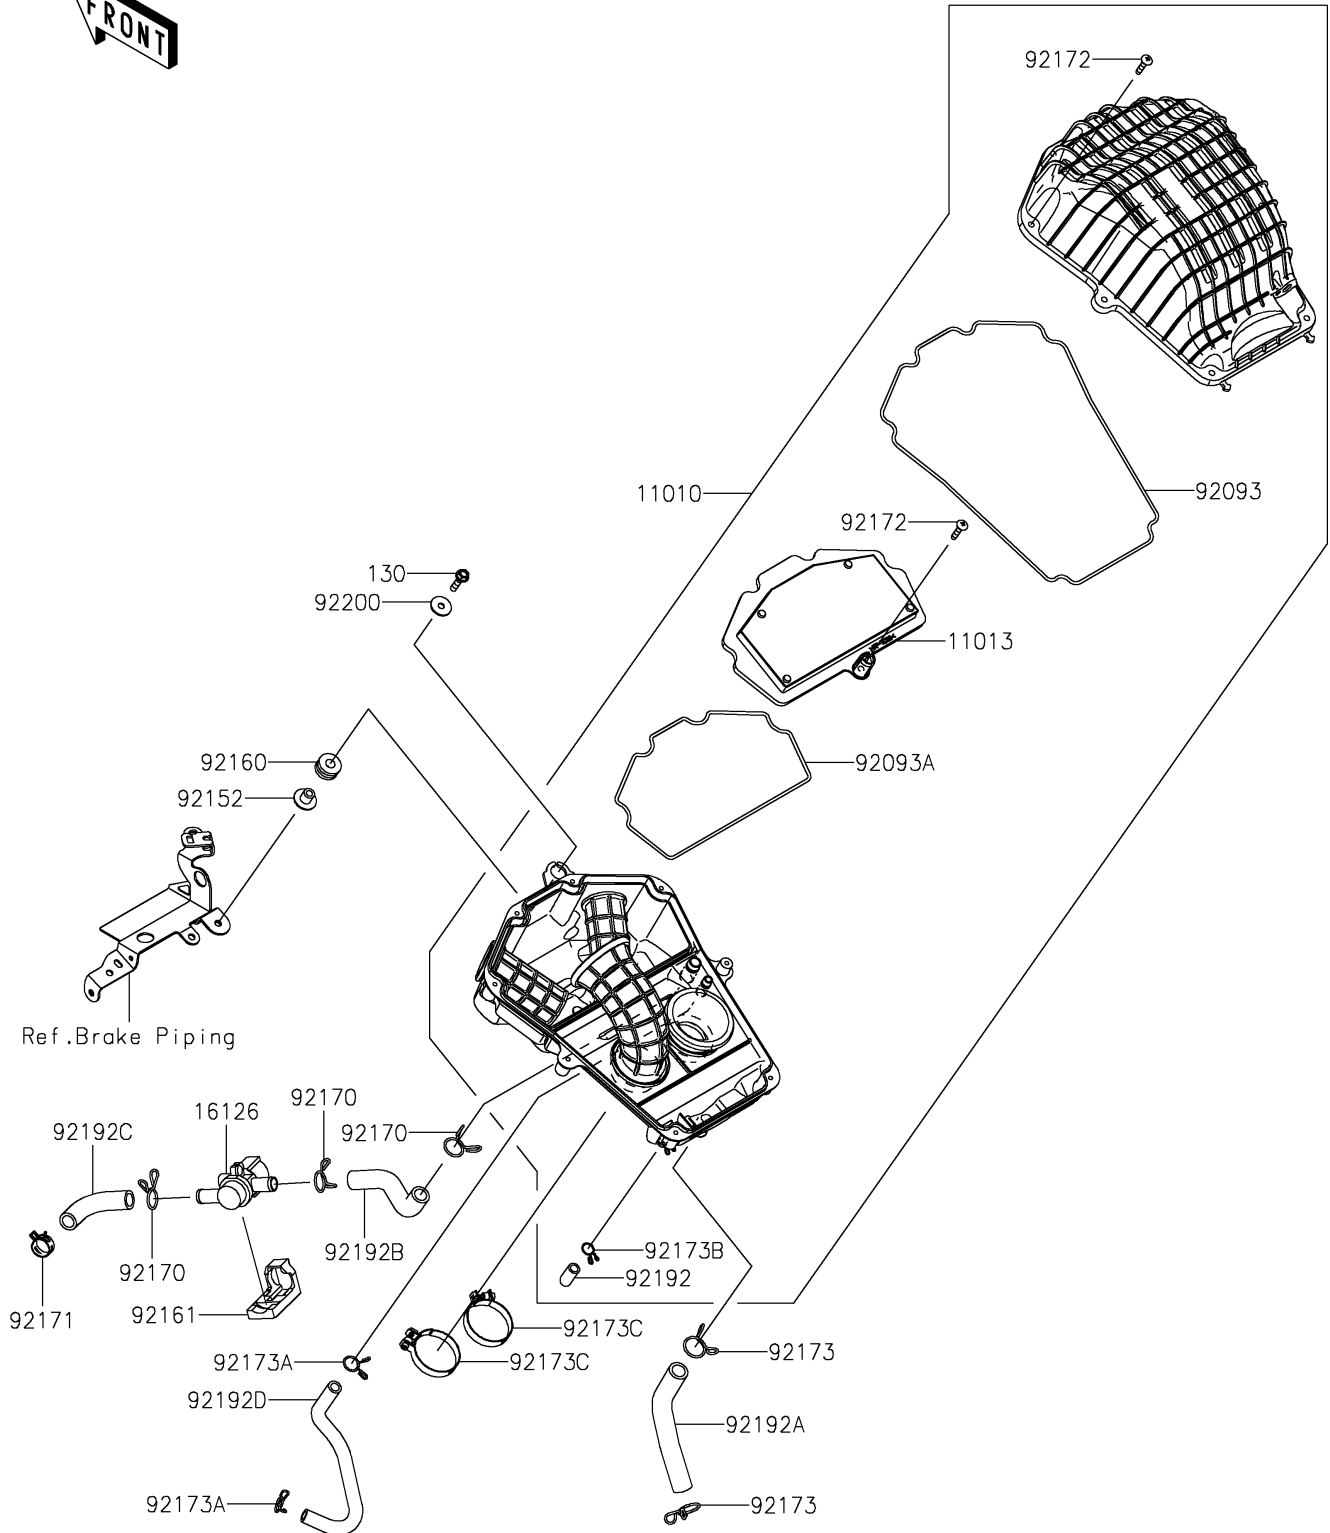

2026 KLE500 SE ABS

PARTS DIAGRAM

Air Cleaner

E1130

2026 KLE500 SE ABS

PARTS LIST

Air Cleaner

ITEM NAME	PART NUMBER	QUANTITY
FILTER-ASSY-AIR (Ref # 11010)	11010-1860	1
ELEMENT-AIR FILTER (Ref # 11013)	11013-0767	1
VALVE,AIR CUT (Ref # 16126)	16126-0744	1
SEAL,CASE (Ref # 92093)	92093-0706	1
SEAL,ELEMENT (Ref # 92093A)	92093-0707	1
COLLAR,6.5X10.5X13.1 (Ref # 92152)	92152-0547	1
DAMPER (Ref # 92160)	92160-1162	1
DAMPER (Ref # 92161)	92161-1933	1
CLAMP (Ref # 92170)	92170-1017	3
CLAMP,18.8MM (Ref # 92171)	92171-2056	1
SCREW,5X25 (Ref # 92172)	92172-0891	9
CLAMP,20MM (Ref # 92173)	92173-0190	2
CLAMP,14MM (Ref # 92173A)	92173-0192	2
CLAMP (Ref # 92173B)	92173-1714	1
CLAMP (Ref # 92173C)	92173-2714	2
TUBE,DRAIN CLEAN (Ref # 92192)	92192-1744	1
TUBE,BREATHER (Ref # 92192A)	92192-1810	1
TUBE,AIR CUT VALVE-AIR CLEANER (Ref # 92192B)	92192-1811	1
TUBE,AIR CUT VALVE-HEAD CAP (Ref # 92192C)	92192-1812	1
TUBE,ISC-AIR CLEANER (Ref # 92192D)	92192-1813	1
WASHER,6.5X22X1.6 (Ref # 92200)	92200-1087	1
BOLT-FLANGED,6X25 (Ref # 130)	130BB0625	1