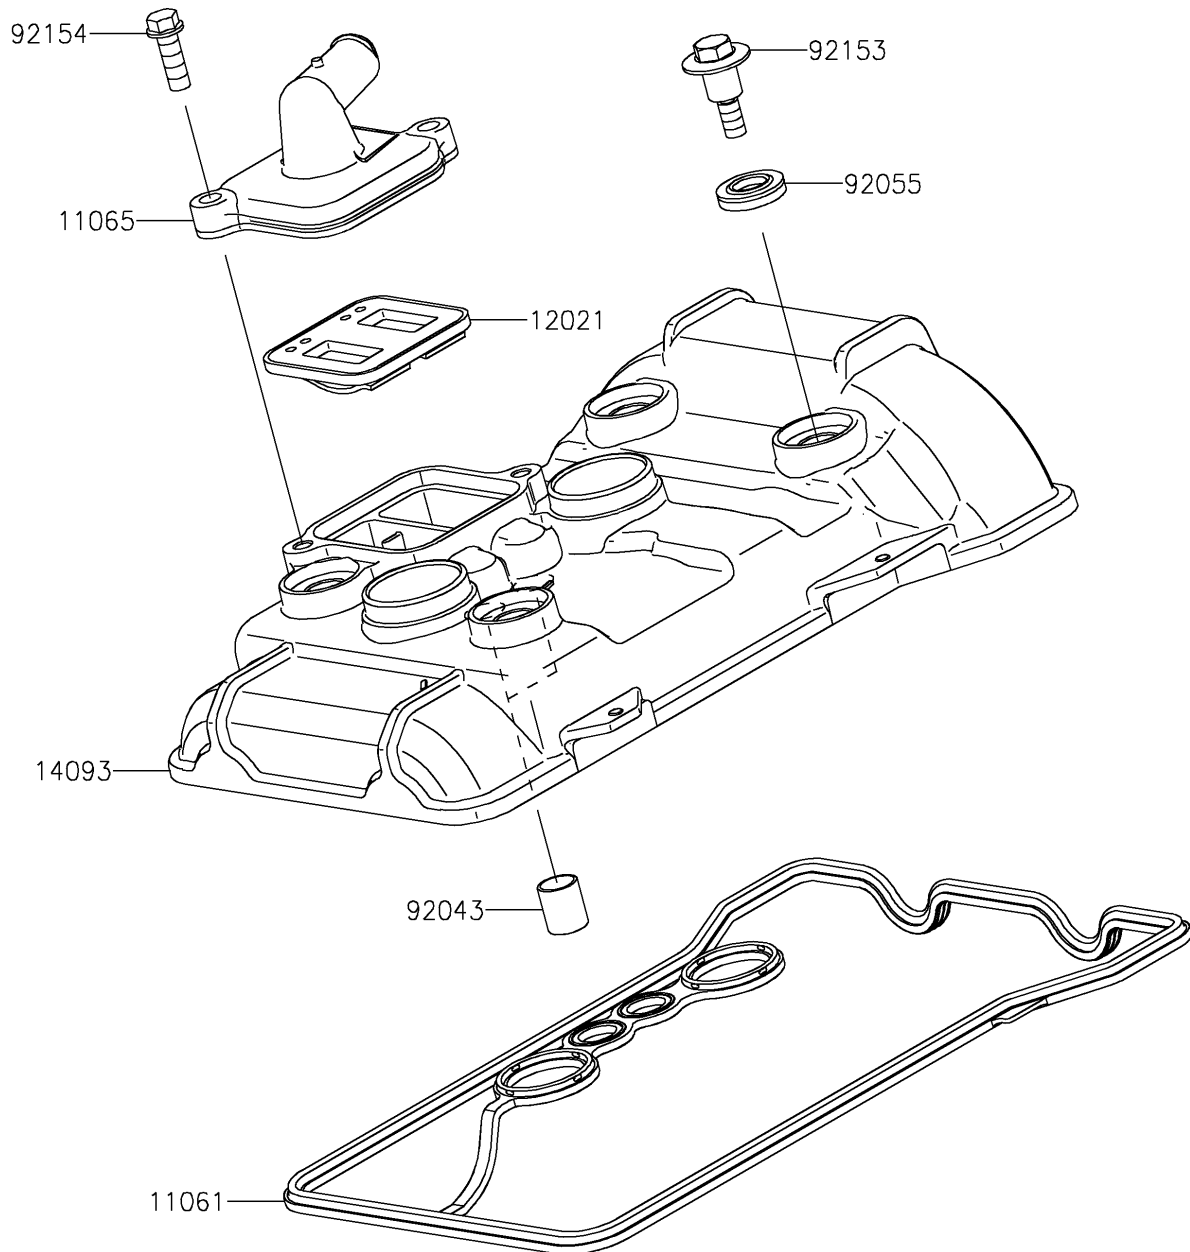

# 2026 KLE500 SE ABS

## PARTS DIAGRAM

### Cylinder Head Cover

E1112

## PARTS LIST