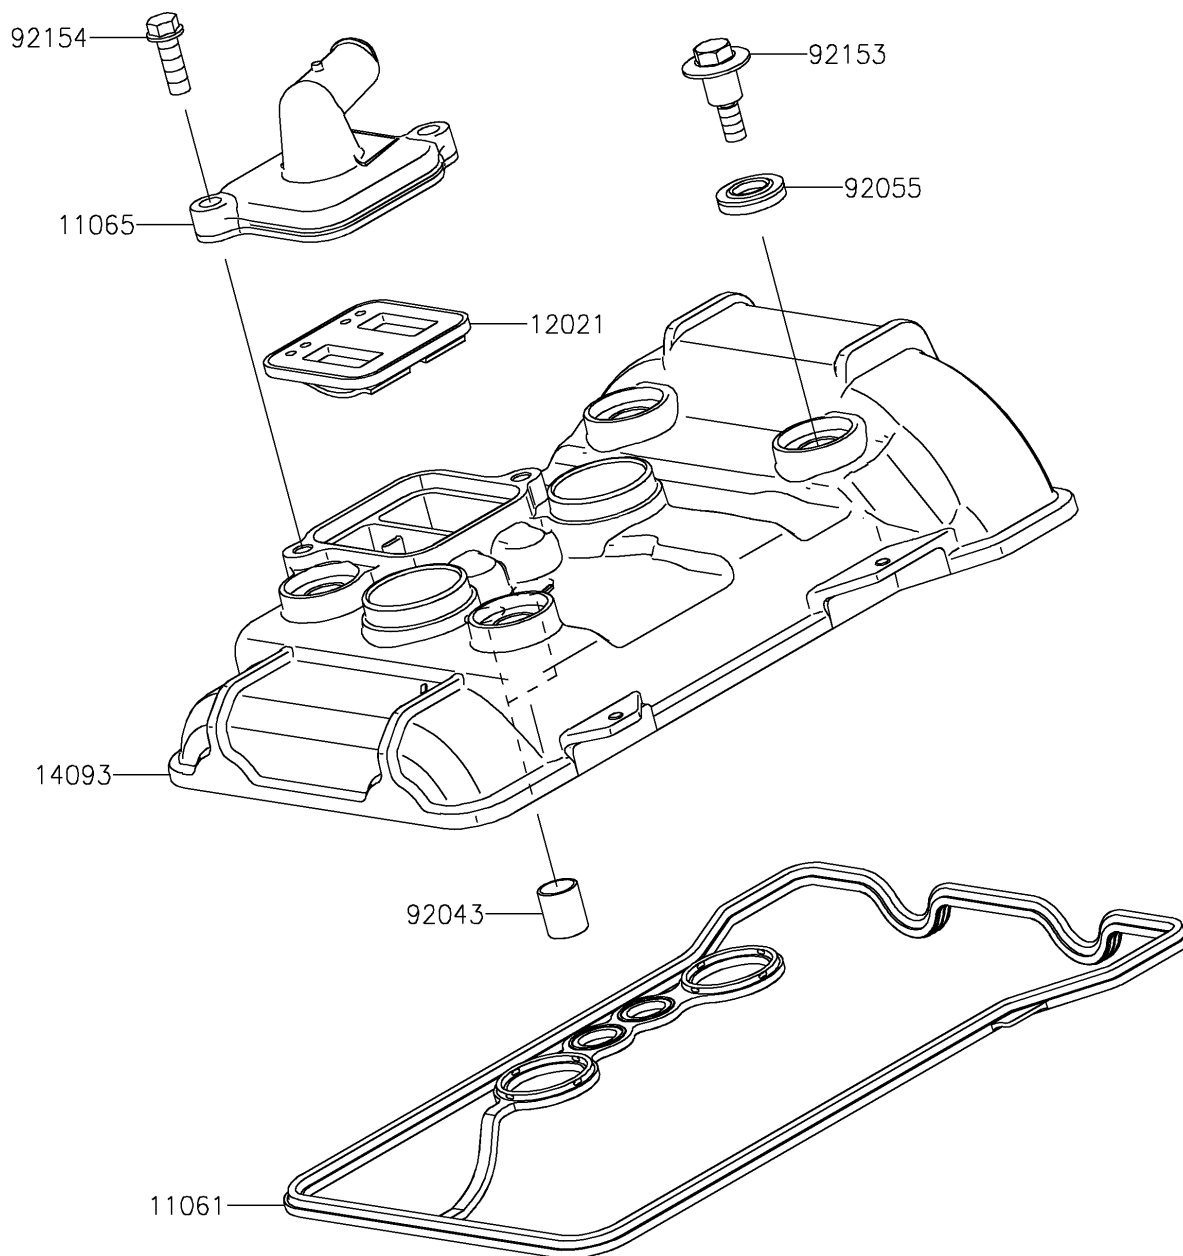

2026 KLE[®] 500 SE ABS

PARTS DIAGRAM

Cylinder Head Cover

E1112

2026 KLE[®] 500 SE ABS

PARTS LIST

Cylinder Head Cover

ITEM NAME	PART NUMBER	QUANTITY
GASKET,CYLINDER HEAD COVER (Ref # 11061)	11061-1337	1
CAP,HEAD (Ref # 11065)	11065-1311	1
VALVE-ASSY-REED (Ref # 12021)	12021-0716	1
COVER,CYLINDER HEAD (Ref # 14093)	14093-1519	1
PIN,10.1X12X14 (Ref # 92043)	92043-4009	2
RING-O (Ref # 92055)	92055-0143	4
BOLT,HEAD COVER (Ref # 92153)	92153-0793	4
BOLT,FLANGED,6X18 (Ref # 92154)	92154-1775	2