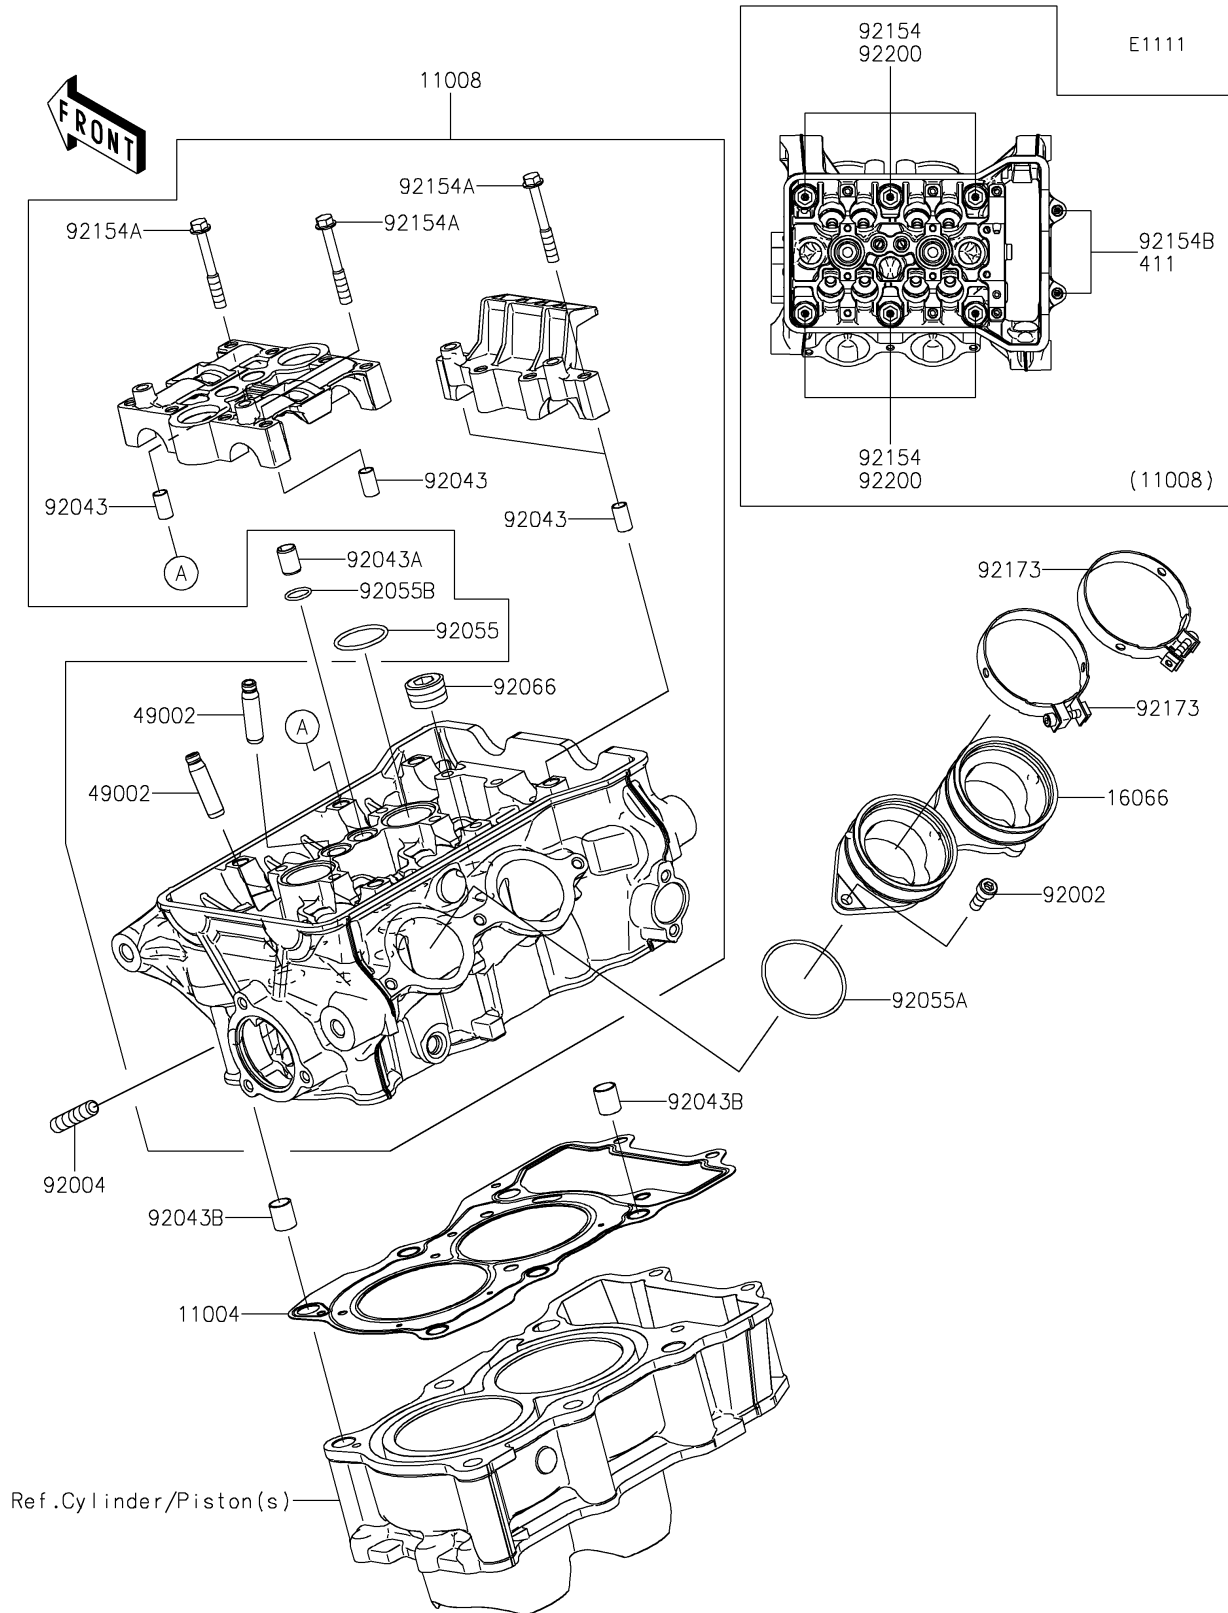

2026 KLE500 SE ABS

PARTS DIAGRAM

Cylinder Head

2026 KLE500 SE ABS

PARTS LIST

Cylinder Head

ITEM NAME	PART NUMBER	QUANTITY
GASKET-HEAD (Ref # 11004)	11004-0805	1
HEAD-COMP-CYLINDER (Ref # 11008)	11008-1534	1
HOLDER-THROTTLE BODY (Ref # 16066)	16066-0007	1
GUIDE-VALVE (Ref # 49002)	49002-0009	8
BOLT,6X16 (Ref # 92002)	92002-1143	3
STUD,8X25 (Ref # 92004)	92004-0731	4
PIN,6.2X8X14 (Ref # 92043)	92043-1263	4
PIN,8.2X10X14 (Ref # 92043A)	92043-1264	2
PIN,10.1X12X14 (Ref # 92043B)	92043-4009	2
RING-O,25.5X2 (Ref # 92055)	92055-0074	2
RING-O,44.5X1.9 (Ref # 92055A)	92055-0890	2
RING-O,13.5X1.5 (Ref # 92055B)	92055-0944	2
PLUG,PT1/2X12.5 (Ref # 92066)	92066-0002	3
BOLT,FLANGED,9X138 (Ref # 92154)	92154-2732	6
BOLT,FLANGED,6X45 (Ref # 92154A)	92154-3737	12
BOLT-SOCKET,6X90 (Ref # 92154B)	92154-7755	2
CLAMP,58MM (Ref # 92173)	92173-0927	2
WASHER,10.5X19X2.3 (Ref # 92200)	92200-0363	6
WASHER-PLAIN,6MM (Ref # 411)	411AA0600	2