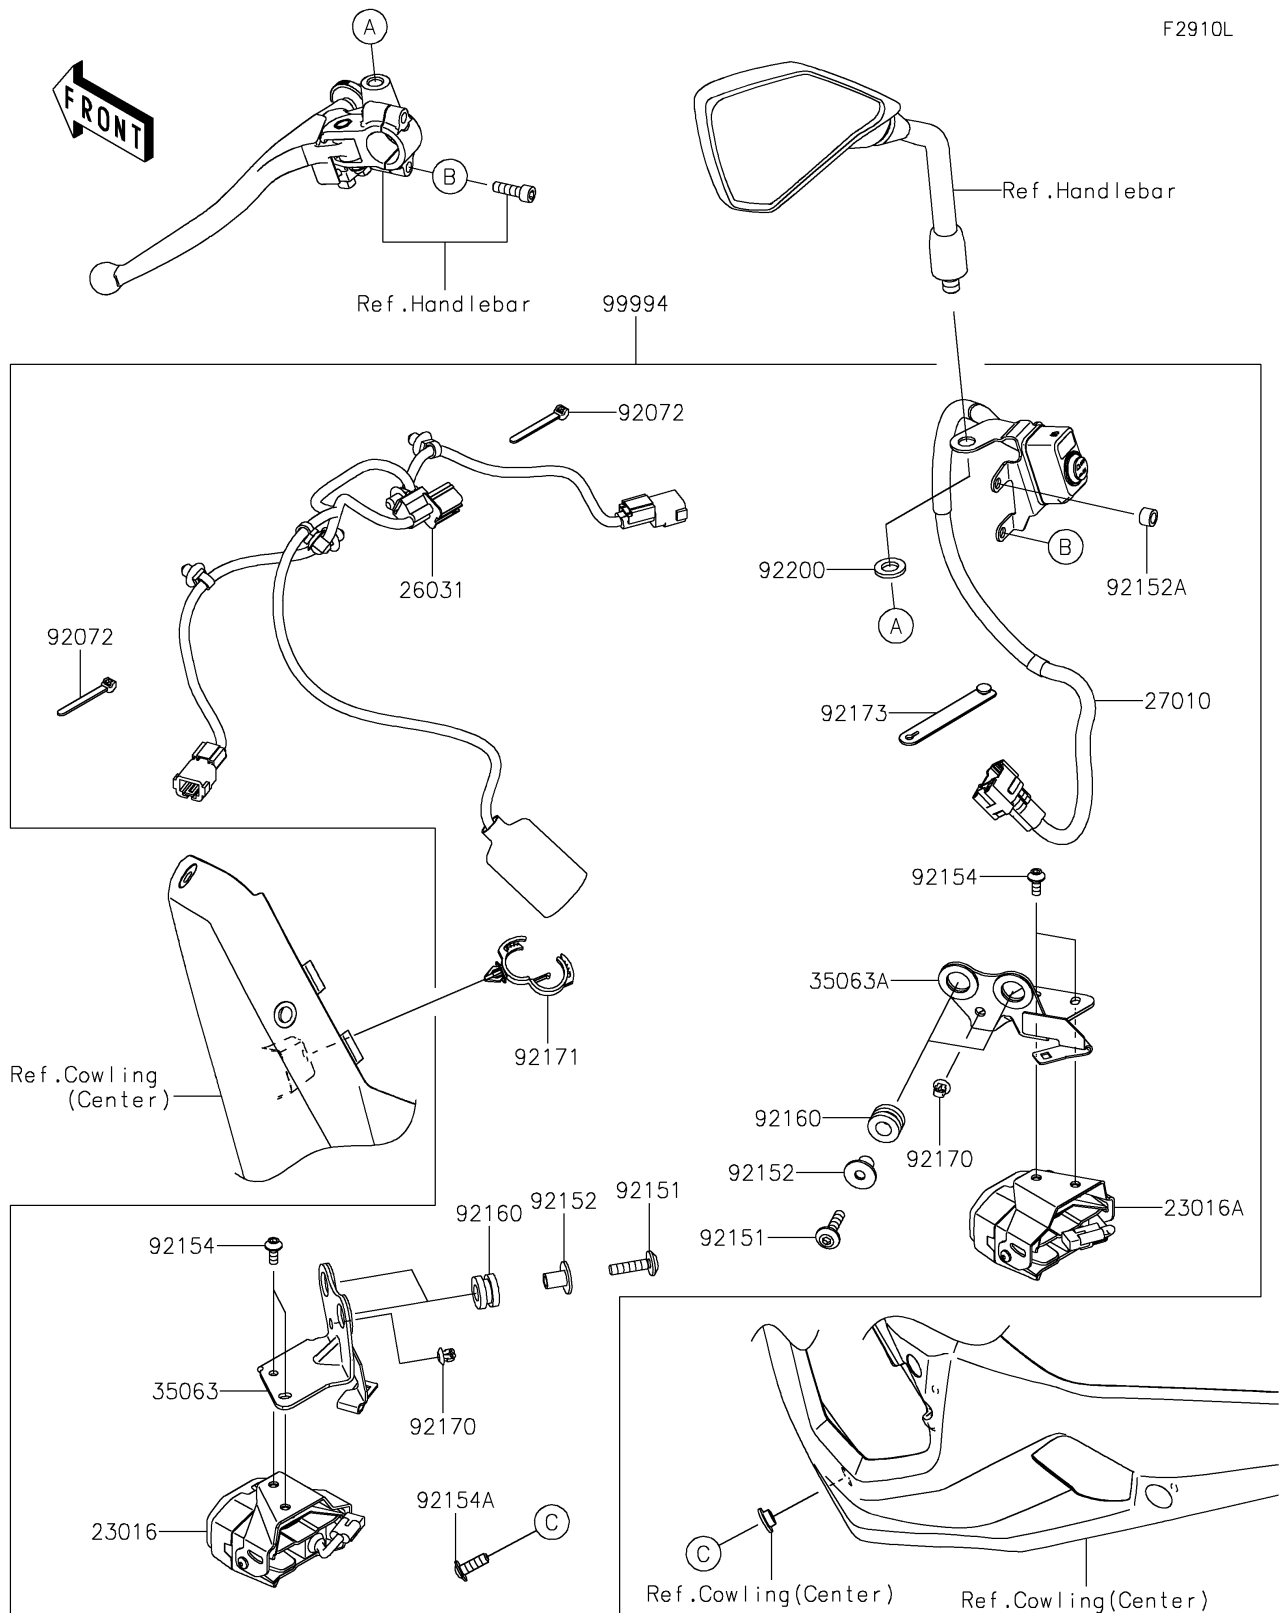

2026 KLE500 ABS

PARTS DIAGRAM

Accessory(Fog Lamp)

F2910L

2026 KLE500 ABS

PARTS LIST

Accessory(Fog Lamp)

ITEM NAME	PART NUMBER	QUANTITY
LAMP-ASSY,FOG,LED,LH (Ref # 23016)	23016-0685	1
LAMP-ASSY,FOG,LED,RH (Ref # 23016A)	23016-0686	1
HARNESS,FOG LAMP (Ref # 26031)	26031-4367	1
SWITCH,FOG LAMP (Ref # 27010)	27010-1524	1
STAY,LH (Ref # 35063)	35063-1634	1
STAY,RH (Ref # 35063A)	35063-1635	1
BAND,L=200 (Ref # 92072)	92072-0106	2
BOLT,SOCKET,6X25 (Ref # 92151)	92151-1611	4
COLLAR,6.3X9.5X14.1 (Ref # 92152)	92152-1847	4
COLLAR,6.5X10.5X6.9 (Ref # 92152A)	92152-4066	1
BOLT,SOCKET,5X12 (Ref # 92154)	92154-0917	4
BOLT,SOCKET,6X18 (Ref # 92154A)	92154-7967	1
DAMPER,10X20X12 (Ref # 92160)	92160-1167	4
CLAMP (Ref # 92170)	92170-1682	2
CLAMP,20MM DIA. (Ref # 92171)	92171-0069	1
CLAMP (Ref # 92173)	92173-2194	1
WASHER,10.5X19X2.3 (Ref # 92200)	92200-1042	1
FOG LAMP (Ref # 99994)	99994-2264	1