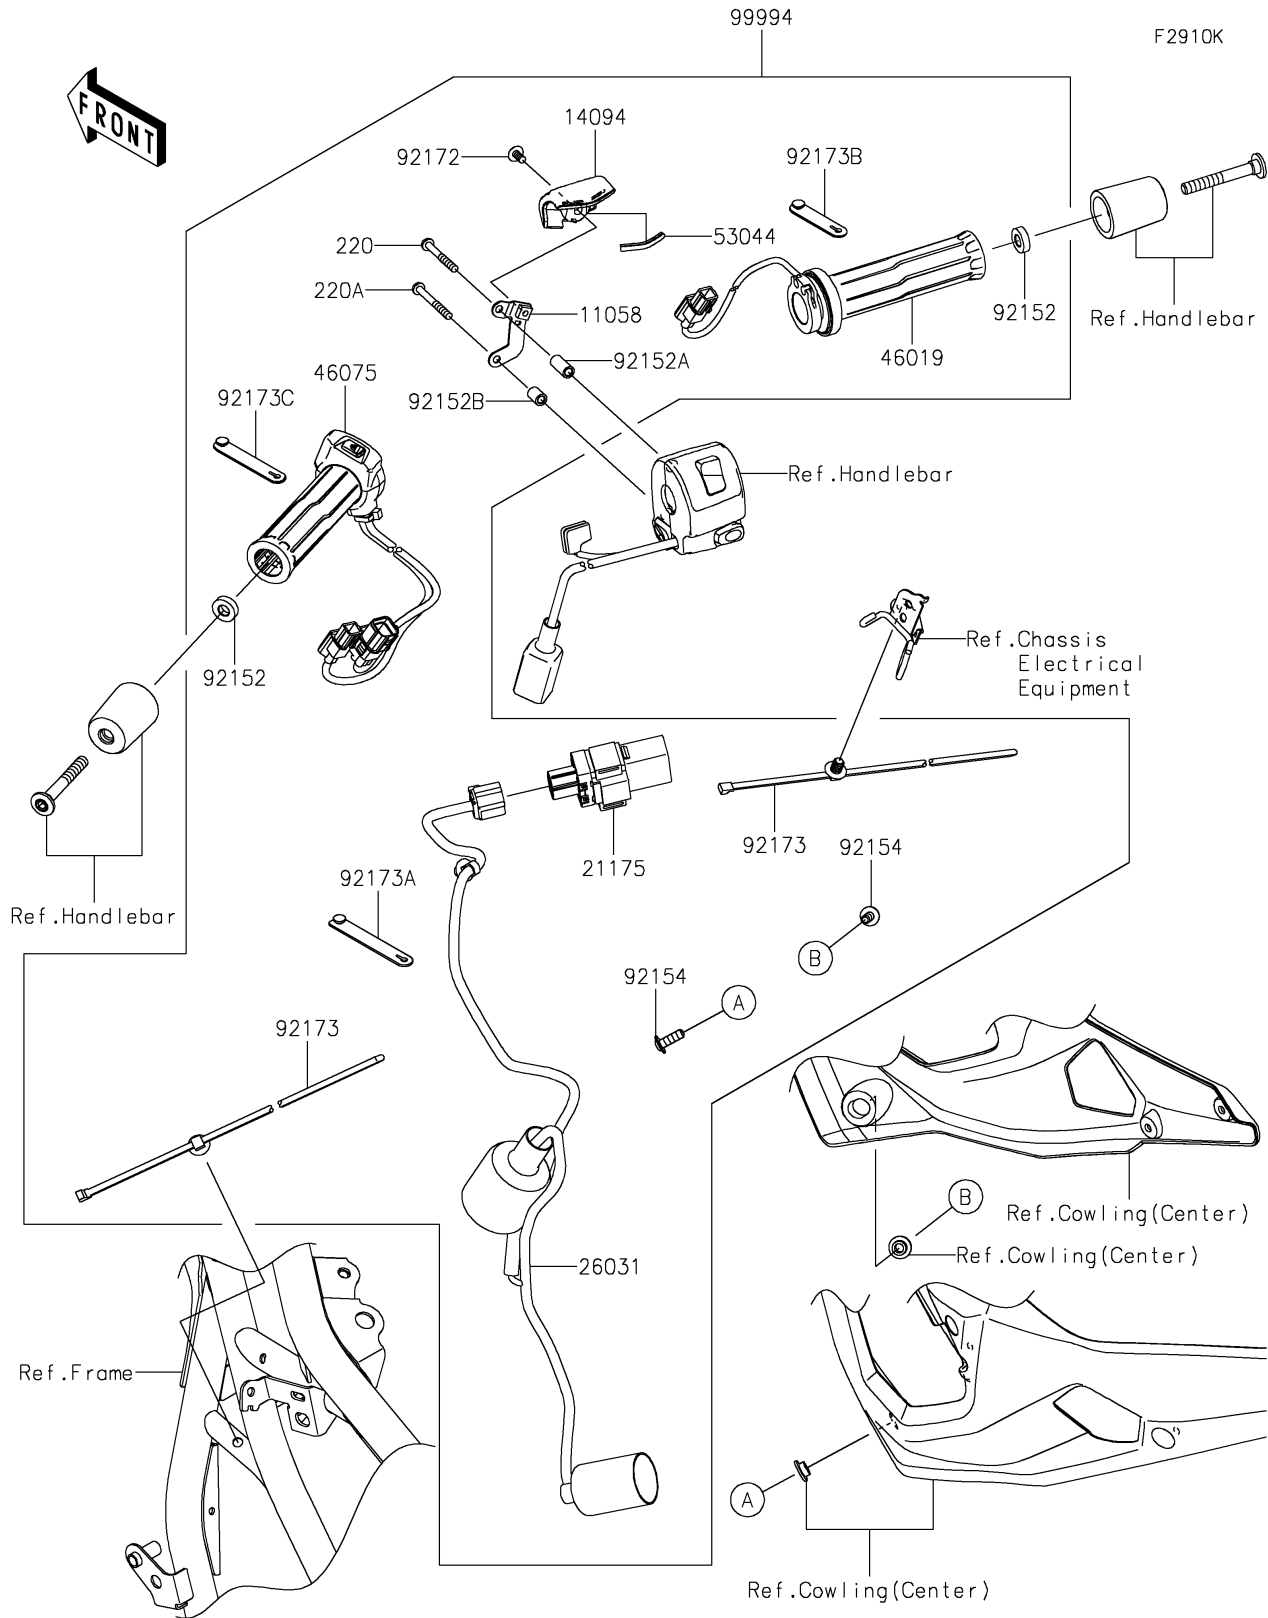

2026 KLE500 ABS

PARTS DIAGRAM

Accessory(Grip Heater)

2026 KLE500 ABS

PARTS LIST

Accessory(Grip Heater)

ITEM NAME

PART NUMBER

QUANTITY
