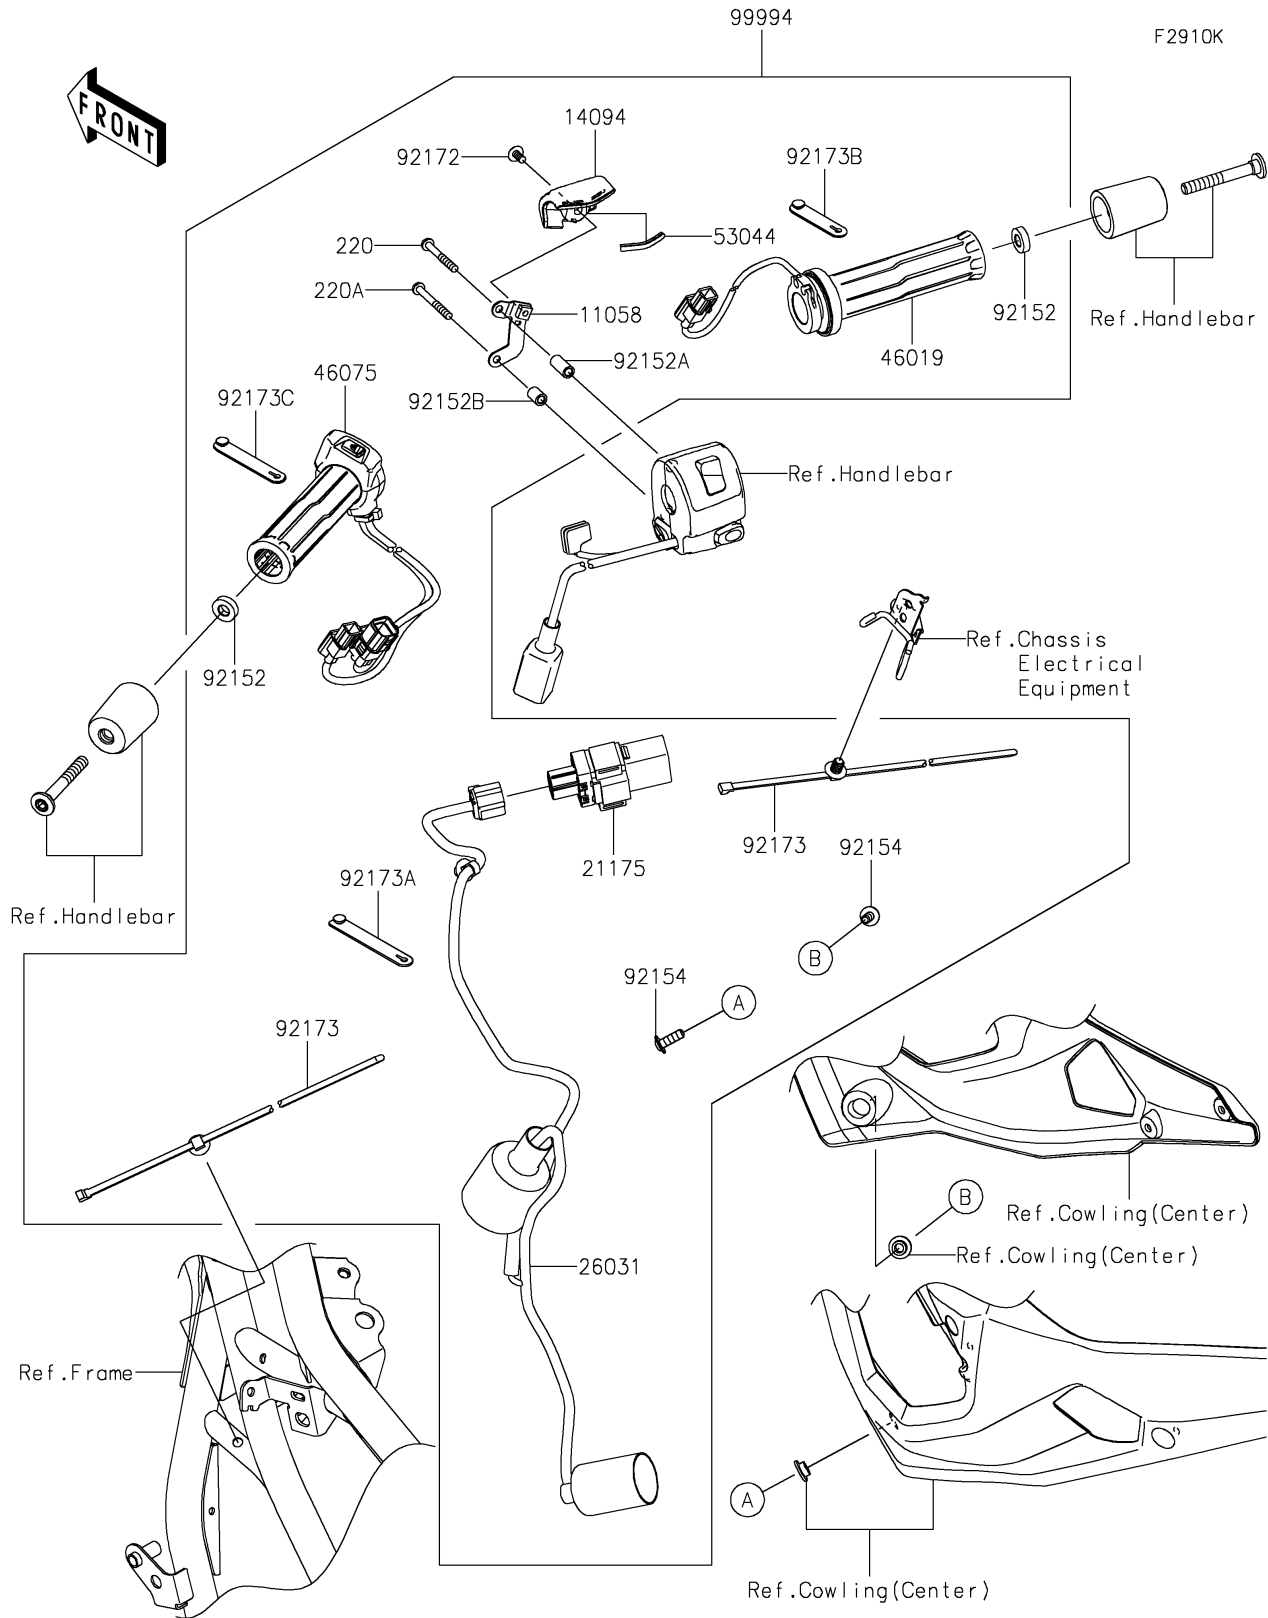

2026 KLE500 ABS

PARTS DIAGRAM

Accessory(Grip Heater)

2026 KLE500 ABS

PARTS LIST

Accessory(Grip Heater)

ITEM NAME	PART NUMBER	QUANTITY
BRACKET,RH (Ref # 11058)	11058-2508	1
COVER,RH (Ref # 14094)	14094-0304	1
CONTROL UNIT-ELECTRONIC,GH (Ref # 21175)	21175-2197	1
HARNESS,GRIP HEATER (Ref # 26031)	26031-4366	1
GRIP-ASSY,HEATER,RH (Ref # 46019)	46019-0136	1
GRIP,HEATER,LH (Ref # 46075)	46075-0701	1
TRIM,38MM (Ref # 53044)	53044-0660	1
COLLAR,8.2X18X5 (Ref # 92152)	92152-1848	2
COLLAR,RH,UPP (Ref # 92152A)	92152-3908	1
COLLAR,RH,LWR (Ref # 92152B)	92152-3909	1
BOLT,SOCKET,6X18 (Ref # 92154)	92154-7967	2
SCREW,5X10 (Ref # 92172)	92172-0007	1
CLAMP (Ref # 92173)	92173-0742	2
CLAMP (Ref # 92173A)	92173-2194	1
CLAMP (Ref # 92173B)	92173-2198	1
CLAMP (Ref # 92173C)	92173-2199	1
GRIP HEATER (Ref # 99994)	99994-2253	1
SCREW-PAN-CROS,5X40 (Ref # 220)	220AB0540	1
SCREW-PAN-CROS,5X45 (Ref # 220A)	220AB0545	1