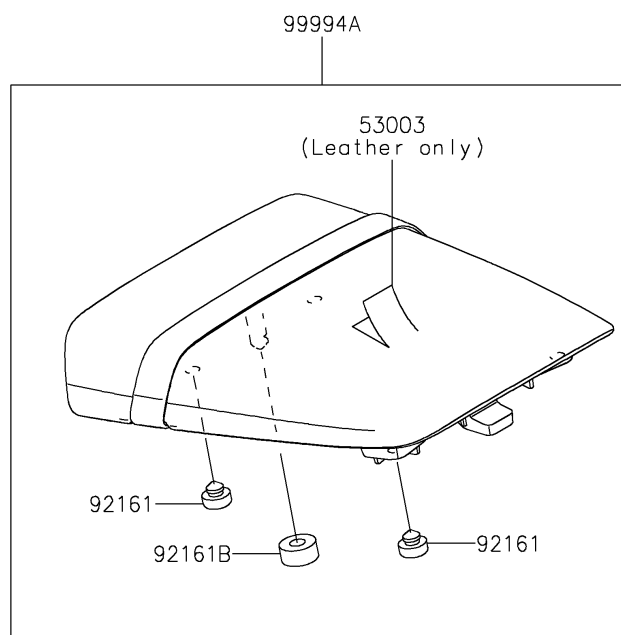

2026 KLE® 500 ABS

PARTS DIAGRAM

Accessory(Seat)

F2910J

2026 KLE[®] 500 ABS

PARTS LIST

Accessory(Seat)

ITEM NAME

PART NUMBER

QUANTITY
