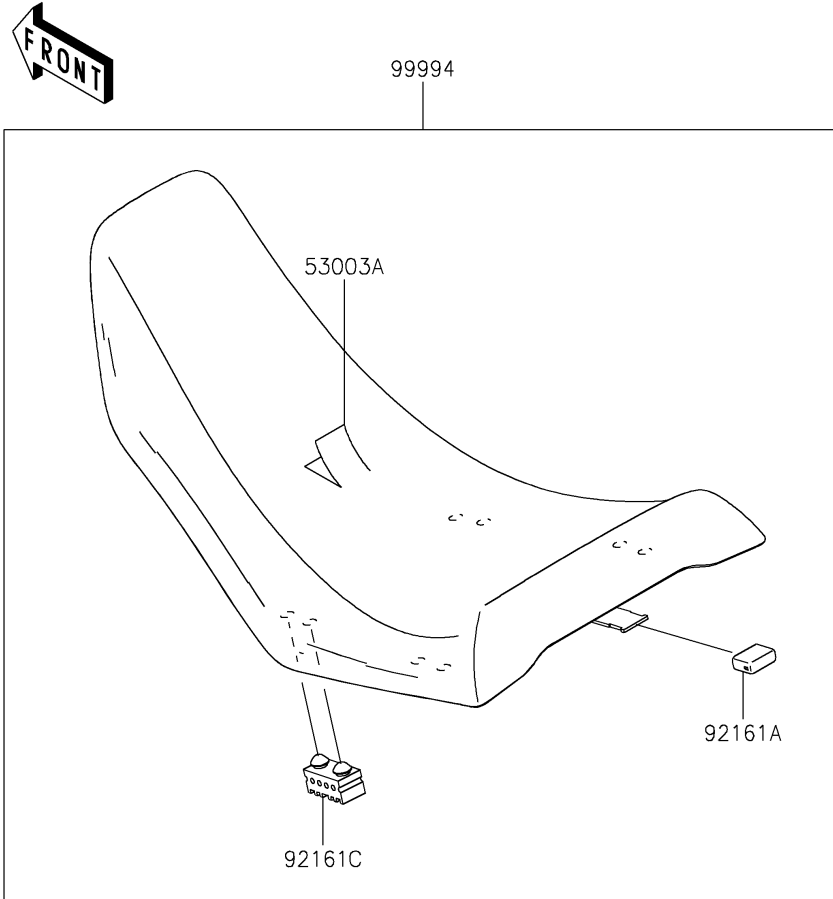

2026 KLE500 ABS

PARTS DIAGRAM

Accessory(Seat)

F2910J

2026 KLE500 ABS

PARTS LIST

Accessory(Seat)

ITEM NAME	PART NUMBER	QUANTITY
LEATHER,BLACK+GRY+BLK (Ref # 53003)	53003-0738-77S	1
LEATHER,S.GRAY+BLK (Ref # 53003A)	53003-0740-13D	1
DAMPER,10X20X8 (Ref # 92161)	92161-1609	4
DAMPER,SEAT BRACKET,FR (Ref # 92161A)	92161-1865	1
DAMPER (Ref # 92161B)	92161-2640	1
DAMPER (Ref # 92161C)	92161-2711	4
LOW SEAT FRONT,S.GRAY+BLK (Ref # 99994)	99994-2269-13D	1
ERGO-FIT PILLION SEAT,BLACK+GR (Ref # 99994A)	99994-2270-77S	1