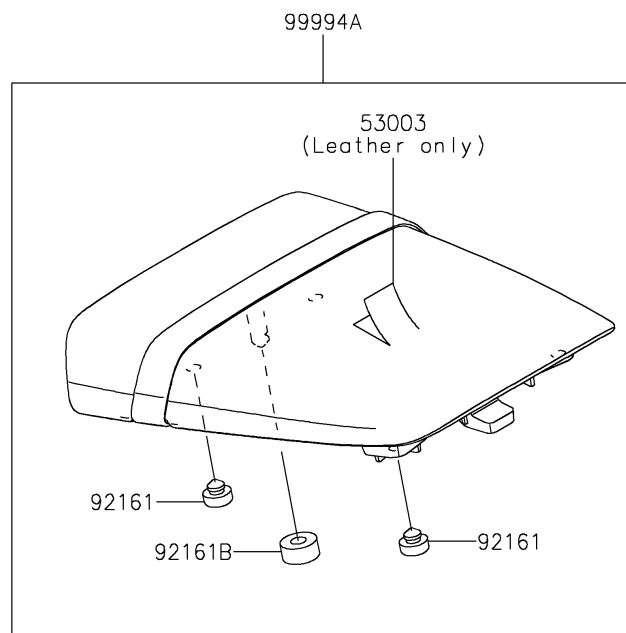

2026 KLE500 ABS

PARTS DIAGRAM

Accessory(Seat)

F2910J

2026 KLE500 ABS

PARTS LIST

Accessory(Seat)

ITEM NAME	PART NUMBER	QUANTITY
LEATHER,BLACK+GRY+BLK (Ref # 53003)	53003-0738-77S	1
LEATHER,S.GRAY+BLK (Ref # 53003A)	53003-0740-13D	1
DAMPER,10X20X8 (Ref # 92161)	92161-1609	4
DAMPER,SEAT BRACKET,FR (Ref # 92161A)	92161-1865	1
DAMPER (Ref # 92161B)	92161-2640	1
DAMPER (Ref # 92161C)	92161-2711	4
LOW SEAT FRONT,S.GRAY+BLK (Ref # 99994)	99994-2269-13D	1
ERGO-FIT PILLION SEAT,BLACK+GR (Ref # 99994A)	99994-2270-77S	1