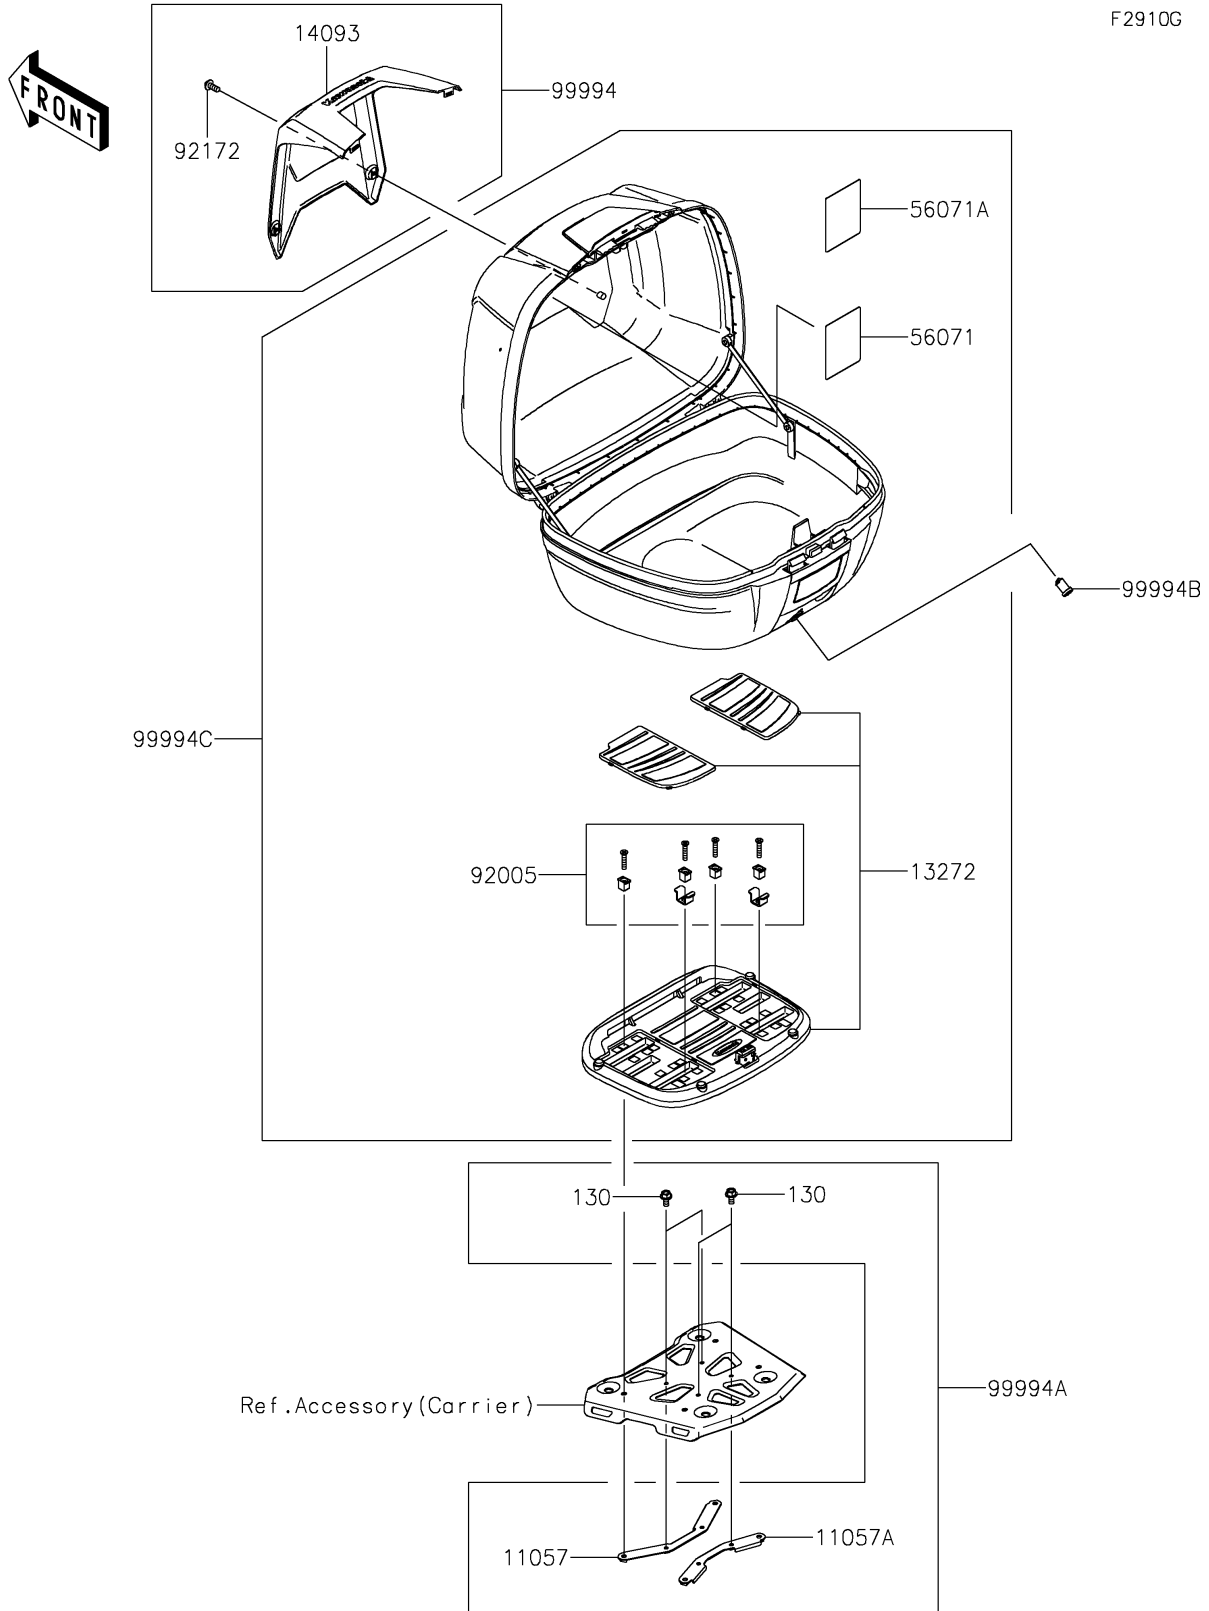

2026 KLE500 ABS

PARTS DIAGRAM

Accessory(Top Case)

2026 KLE500 ABS

PARTS LIST

Accessory(Top Case)

ITEM NAME	PART NUMBER	QUANTITY
BRACKET (Ref # 11057)	11057-7099	1
BRACKET (Ref # 11057A)	11057-7100	1
PLATE, TOPCASE BASE (Ref # 13272)	13272-3743	1
COVER, TOPCASE, B.B.SILVER (Ref # 14093)	14093-1067-63E	1
LABEL-WARNING, PICTOGRAM (Ref # 56071)	56071-1528	1
LABEL-WARNING, MAX LOAD (Ref # 56071A)	56071-1530	1
FITTING (Ref # 92005)	92005-1428	1
SCREW, SOCKET, 5X14 (Ref # 92172)	92172-0823	2
PANEL-TOPCASE, B.B.SILVER (Ref # 99994)	99994-1494-63E	1
FITTING-TOPCASE (Ref # 99994A)	99994-1495	1
ROTOR(INNER GROOVE) (Ref # 99994B)	99994-1496	1
TOPCASE (Ref # 99994C)	99994-2546	1
BOLT-FLANGED, 5X10 (Ref # 130)	130BA0510	4