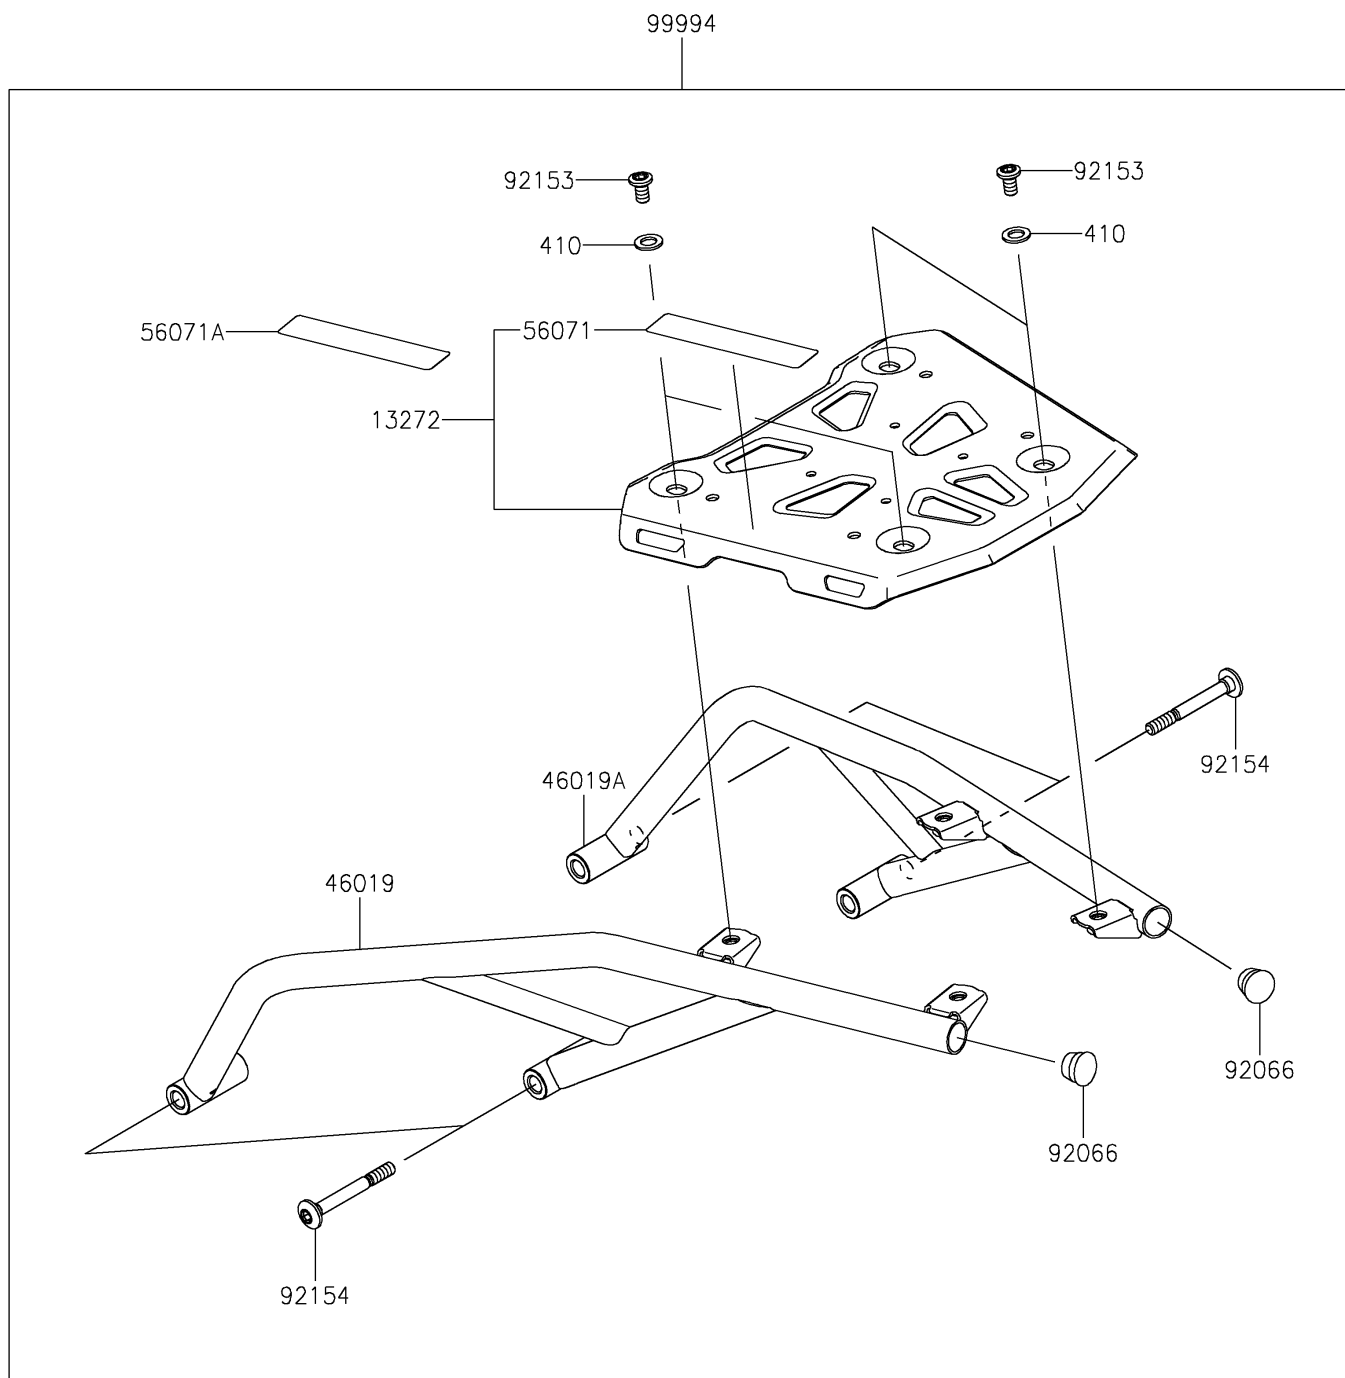

2026 KLE® 500 ABS

PARTS DIAGRAM

Accessory(Carrier)

Kawasaki

Let the Good Times Roll®

F2910F