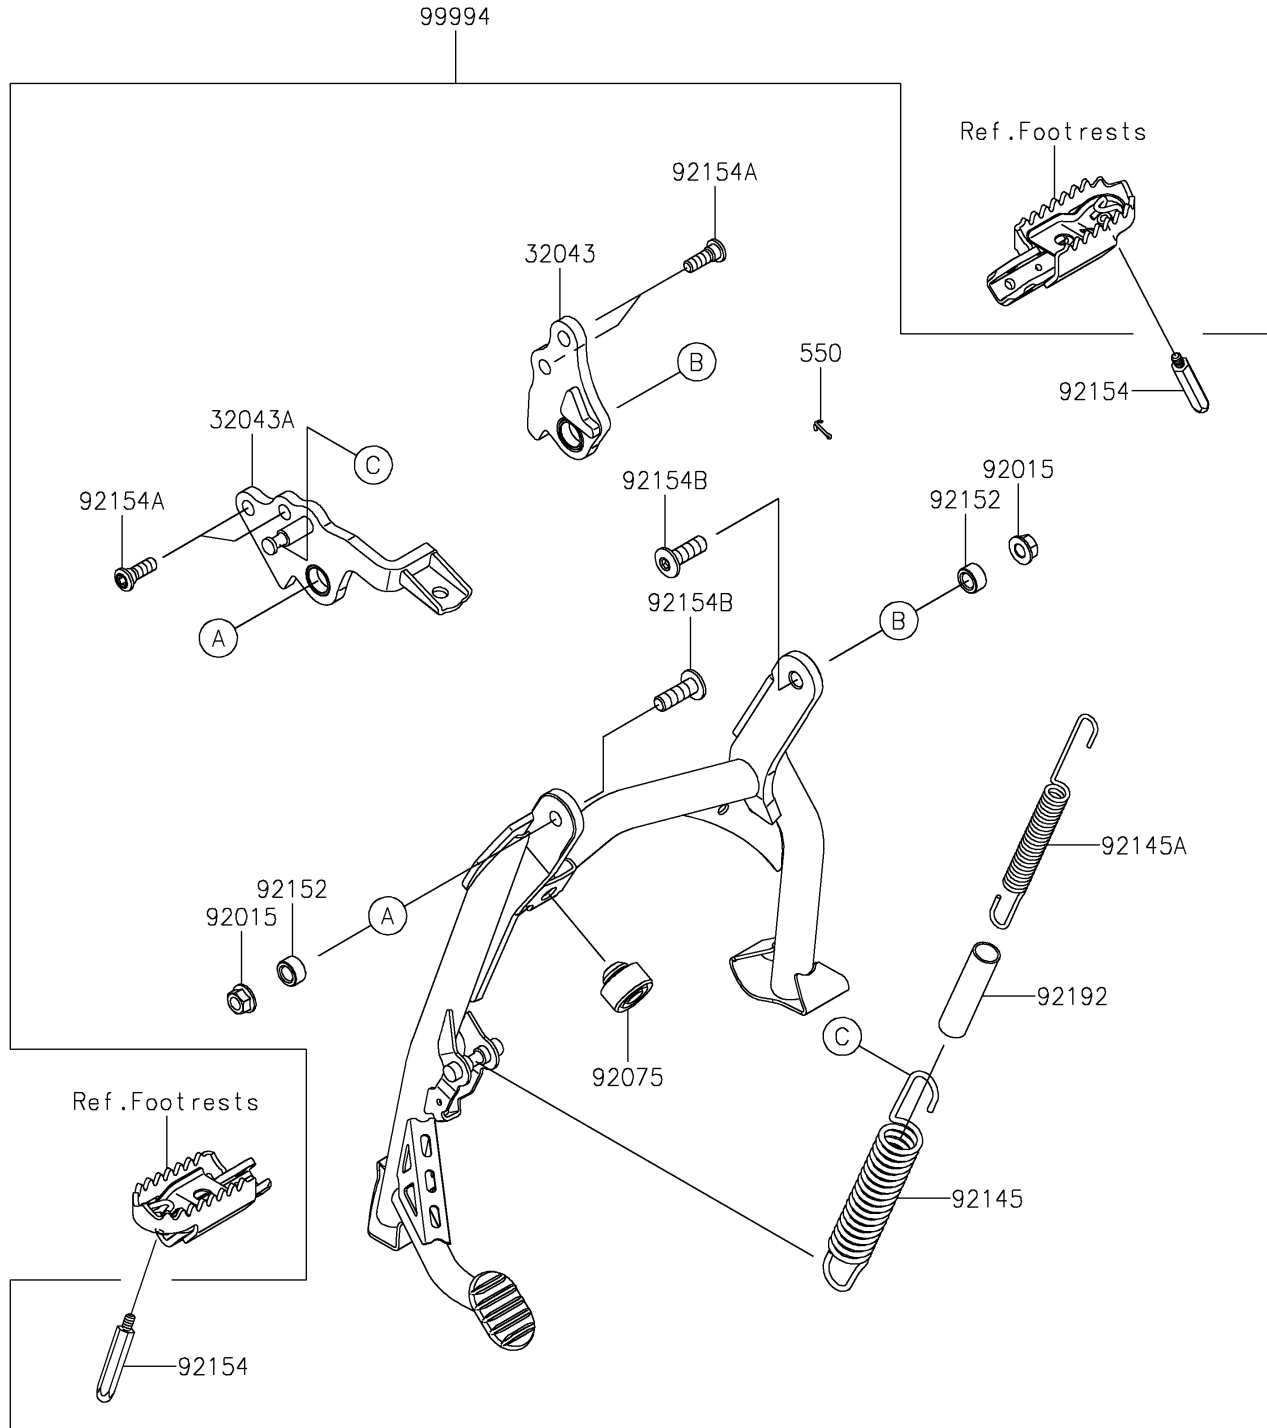

2026 KLE500 ABS

PARTS DIAGRAM

Accessory(Center Stand)

F2910E

2026 KLE500 ABS

PARTS LIST

Accessory(Center Stand)

ITEM NAME

PART NUMBER

QUANTITY
