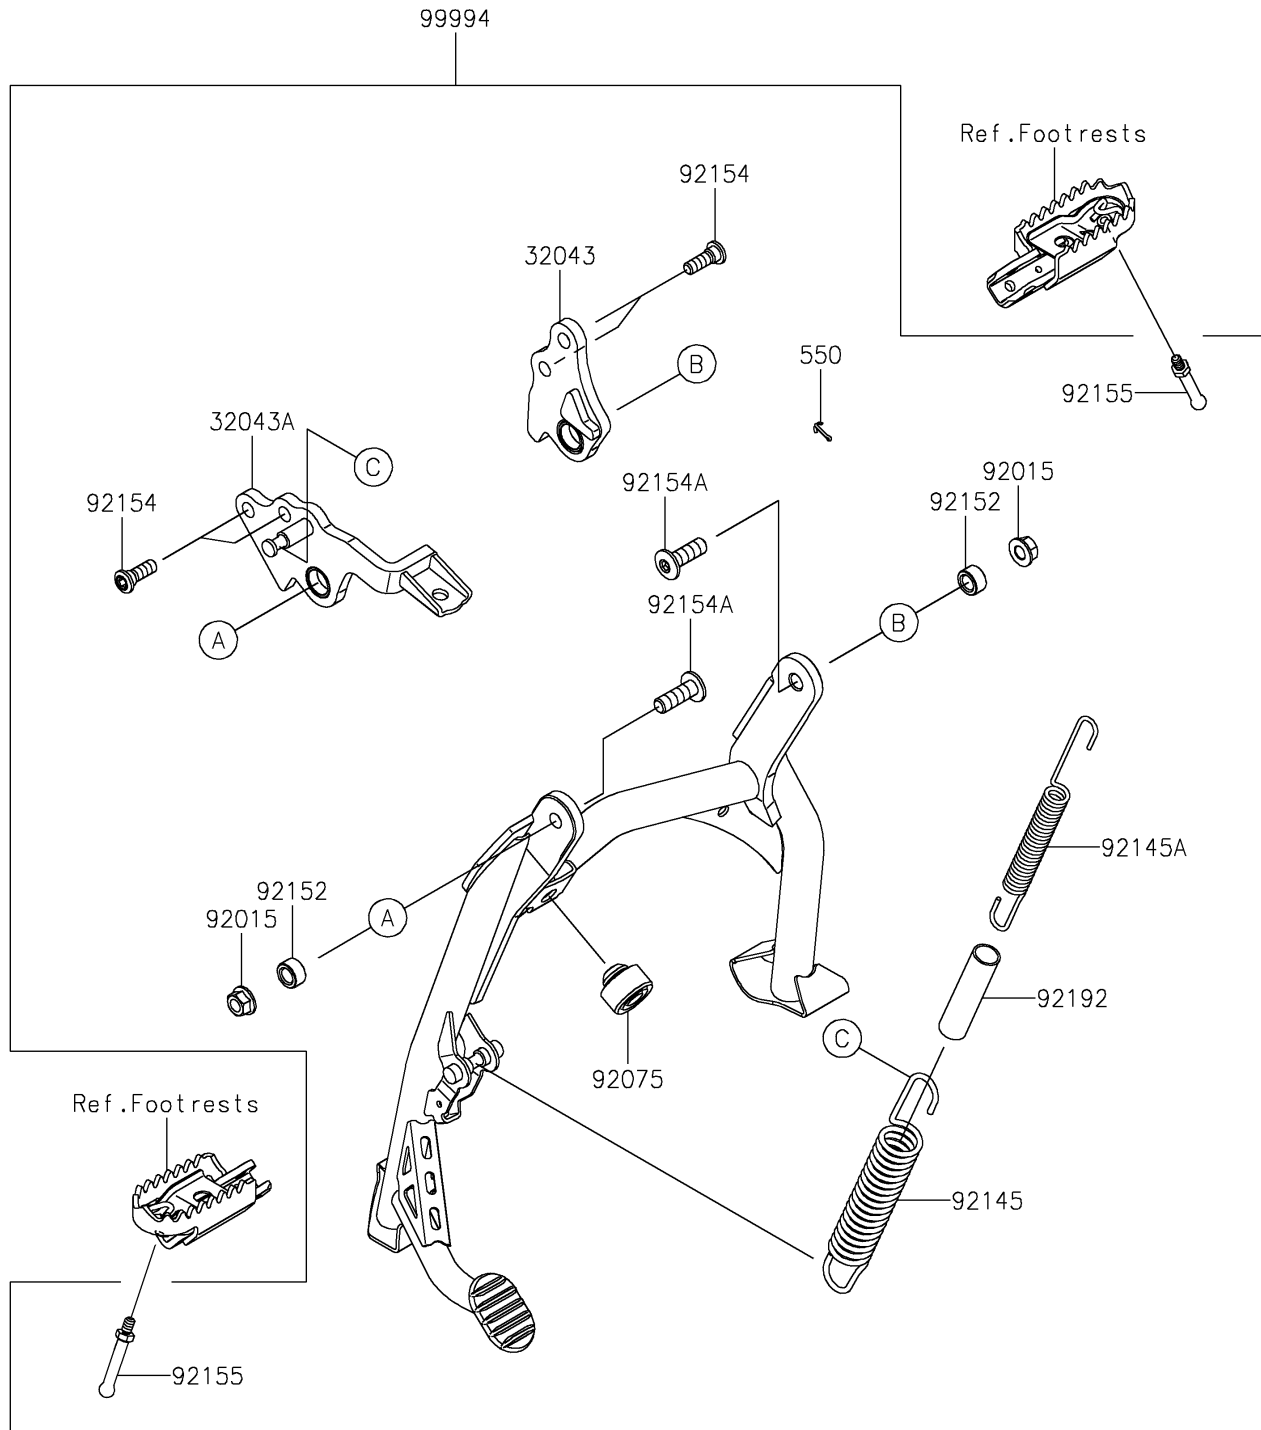

2026 KLE500 ABS

PARTS DIAGRAM

Accessory(Center Stand)

F2910E

2026 KLE500 ABS

PARTS LIST

Accessory(Center Stand)

ITEM NAME	PART NUMBER	QUANTITY
BRACKET-STAND,RH (Ref # 32043)	32043-0718	1
BRACKET-STAND,LH (Ref # 32043A)	32043-0721	1
NUT,FLANGED,10MM (Ref # 92015)	92015-1428	2
DAMPER (Ref # 92075)	92075-015	1
SPRING,OUTER (Ref # 92145)	92145-2388	1
SPRING,INNER (Ref # 92145A)	92145-2389	1
COLLAR,10X17X9.3 (Ref # 92152)	92152-3943	2
BOLT,SOCKET,8X25 (Ref # 92154)	92154-7890	4
BOLT,SOCKET,10X30 (Ref # 92154A)	92154-7920	2
BOLT,BANK SENSOR (Ref # 92155)	92155-0001	2
TUBE,15X18X70 (Ref # 92192)	92192-3921	1
CENTER STAND (Ref # 99994)	99994-2267	1
PIN-COTTER,2.0X15 (Ref # 550)	550AA2015	1