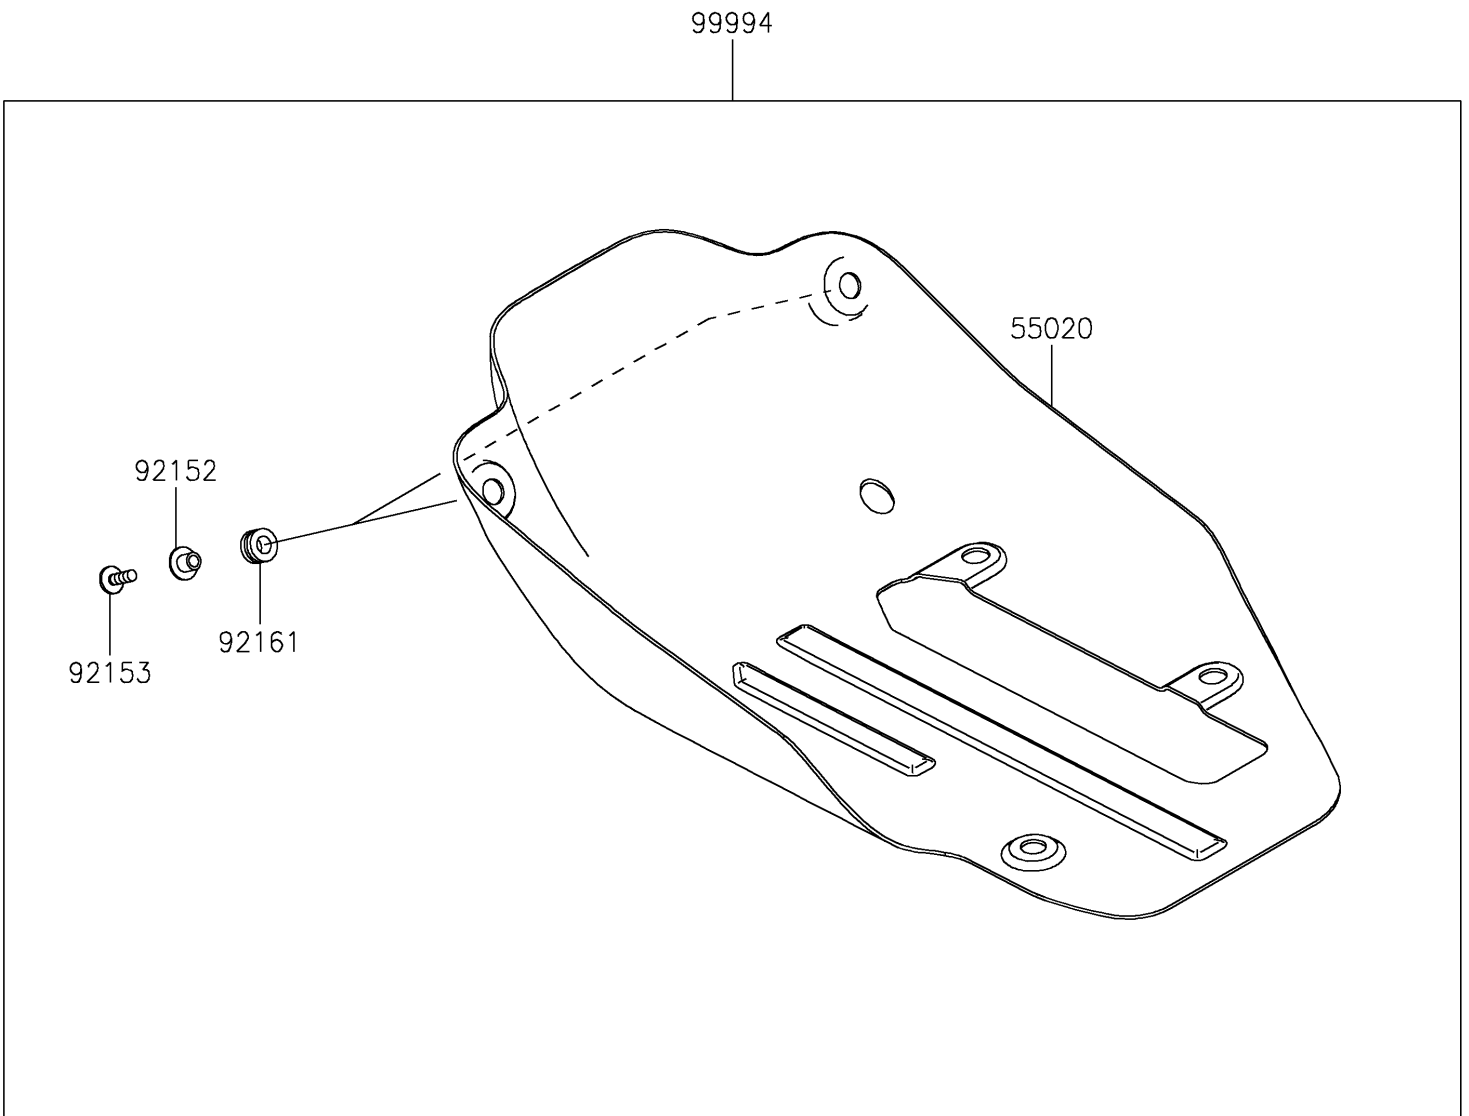

2026 KLE500 ABS

PARTS DIAGRAM

Accessory(Skid Plate)

F2910D

2026 KLE500 ABS

PARTS LIST

Accessory(Skid Plate)

ITEM NAME

PART NUMBER

QUANTITY
