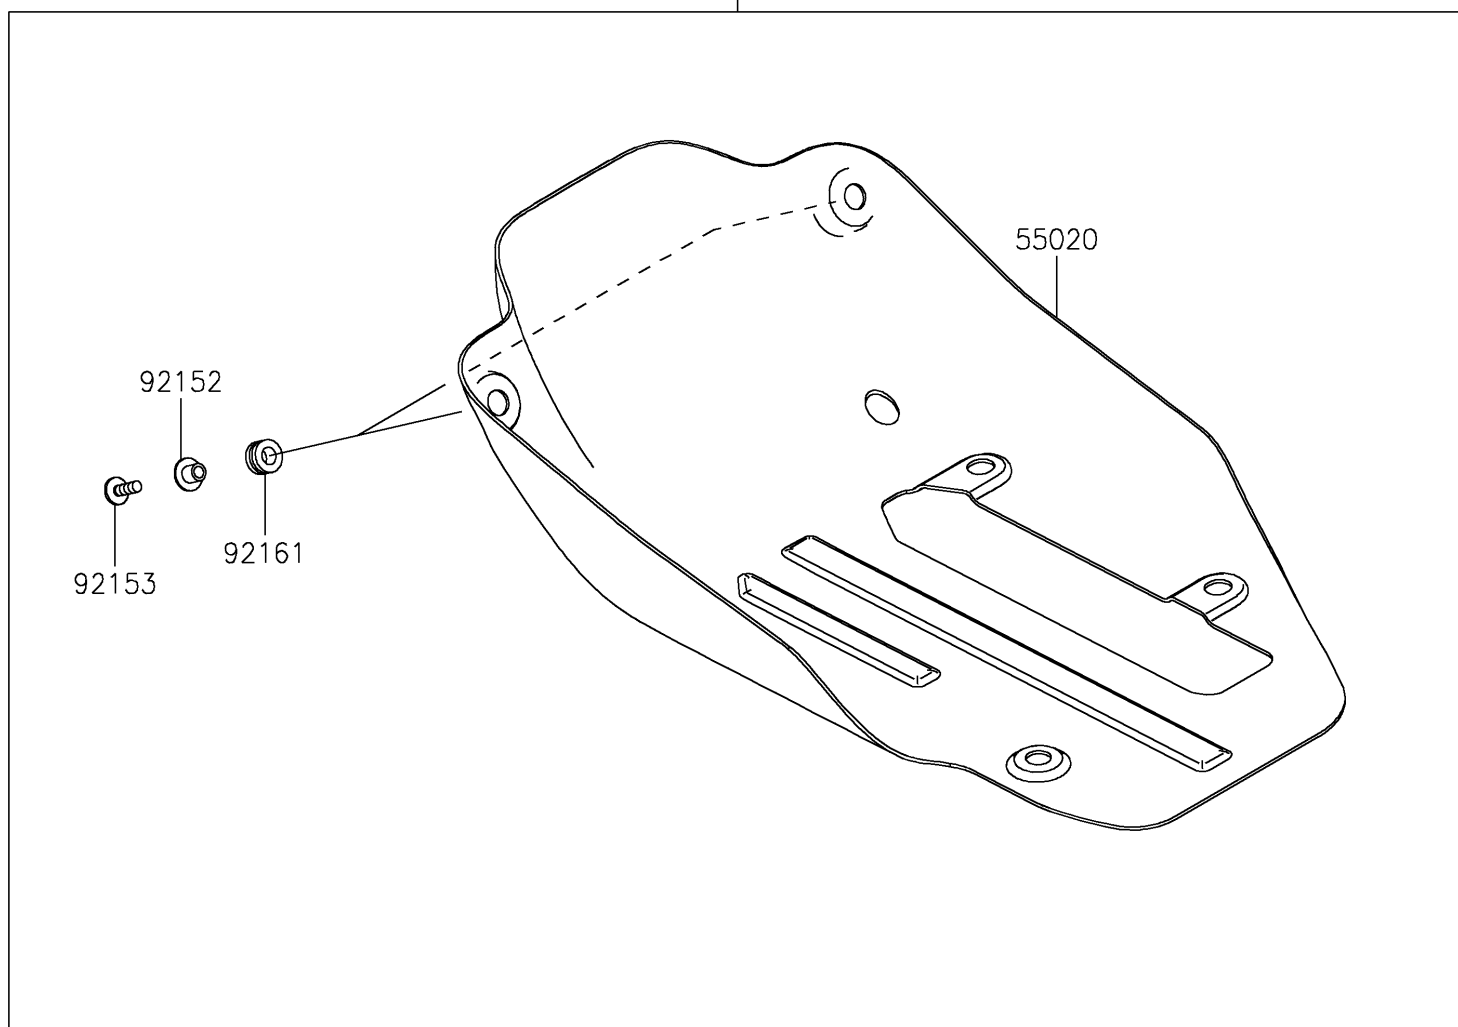

2026 KLE[®] 500 ABS

PARTS DIAGRAM

Accessory(Skid Plate)

F2910D

99994

2026 KLE[®] 500 ABS

PARTS LIST

Accessory(Skid Plate)

ITEM NAME	PART NUMBER	QUANTITY
GUARD,SKID PLATE (Ref # 55020)	55020-2564	1
COLLAR (Ref # 92152)	92152-2838	2
BOLT,6X18 (Ref # 92153)	92153-0816	2
DAMPER (Ref # 92161)	92161-1462	2
LARGE SKID PLATE (Ref # 99994)	99994-2265	1