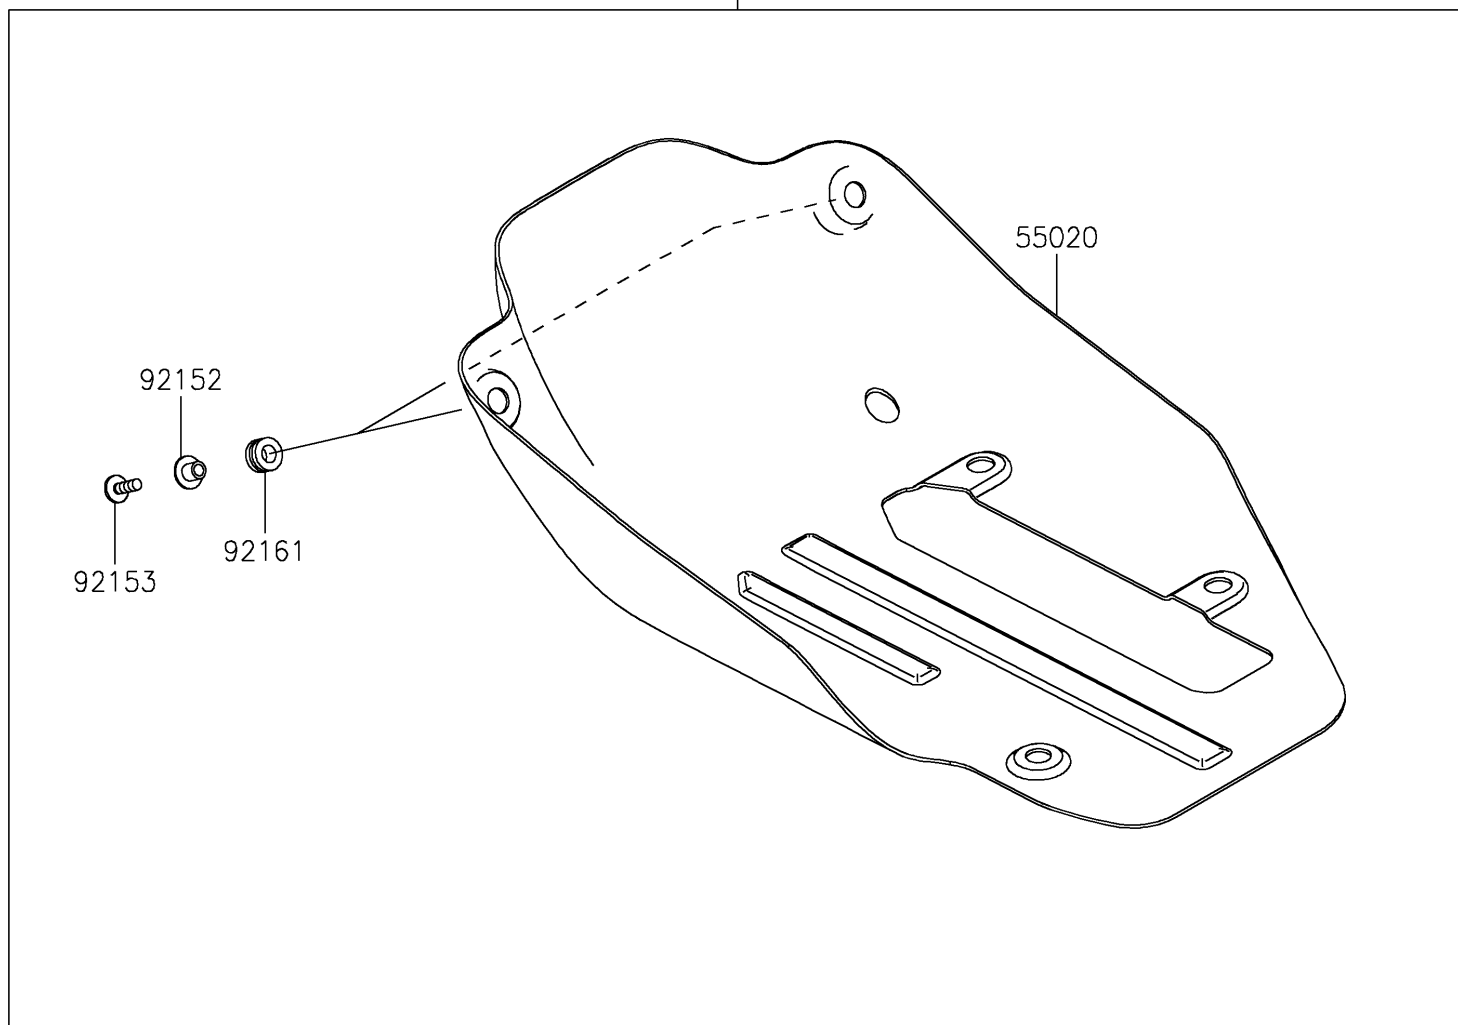

2026 KLE500 ABS

PARTS DIAGRAM

Accessory(Skid Plate)

F2910D

99994

2026 KLE500 ABS

PARTS LIST

Accessory(Skid Plate)

ITEM NAME	PART NUMBER	QUANTITY
GUARD,SKID PLATE (Ref # 55020)	55020-2564	1
COLLAR (Ref # 92152)	92152-2838	2
BOLT,6X18 (Ref # 92153)	92153-0816	2
DAMPER (Ref # 92161)	92161-1462	2
LARGE SKID PLATE (Ref # 99994)	99994-2265	1