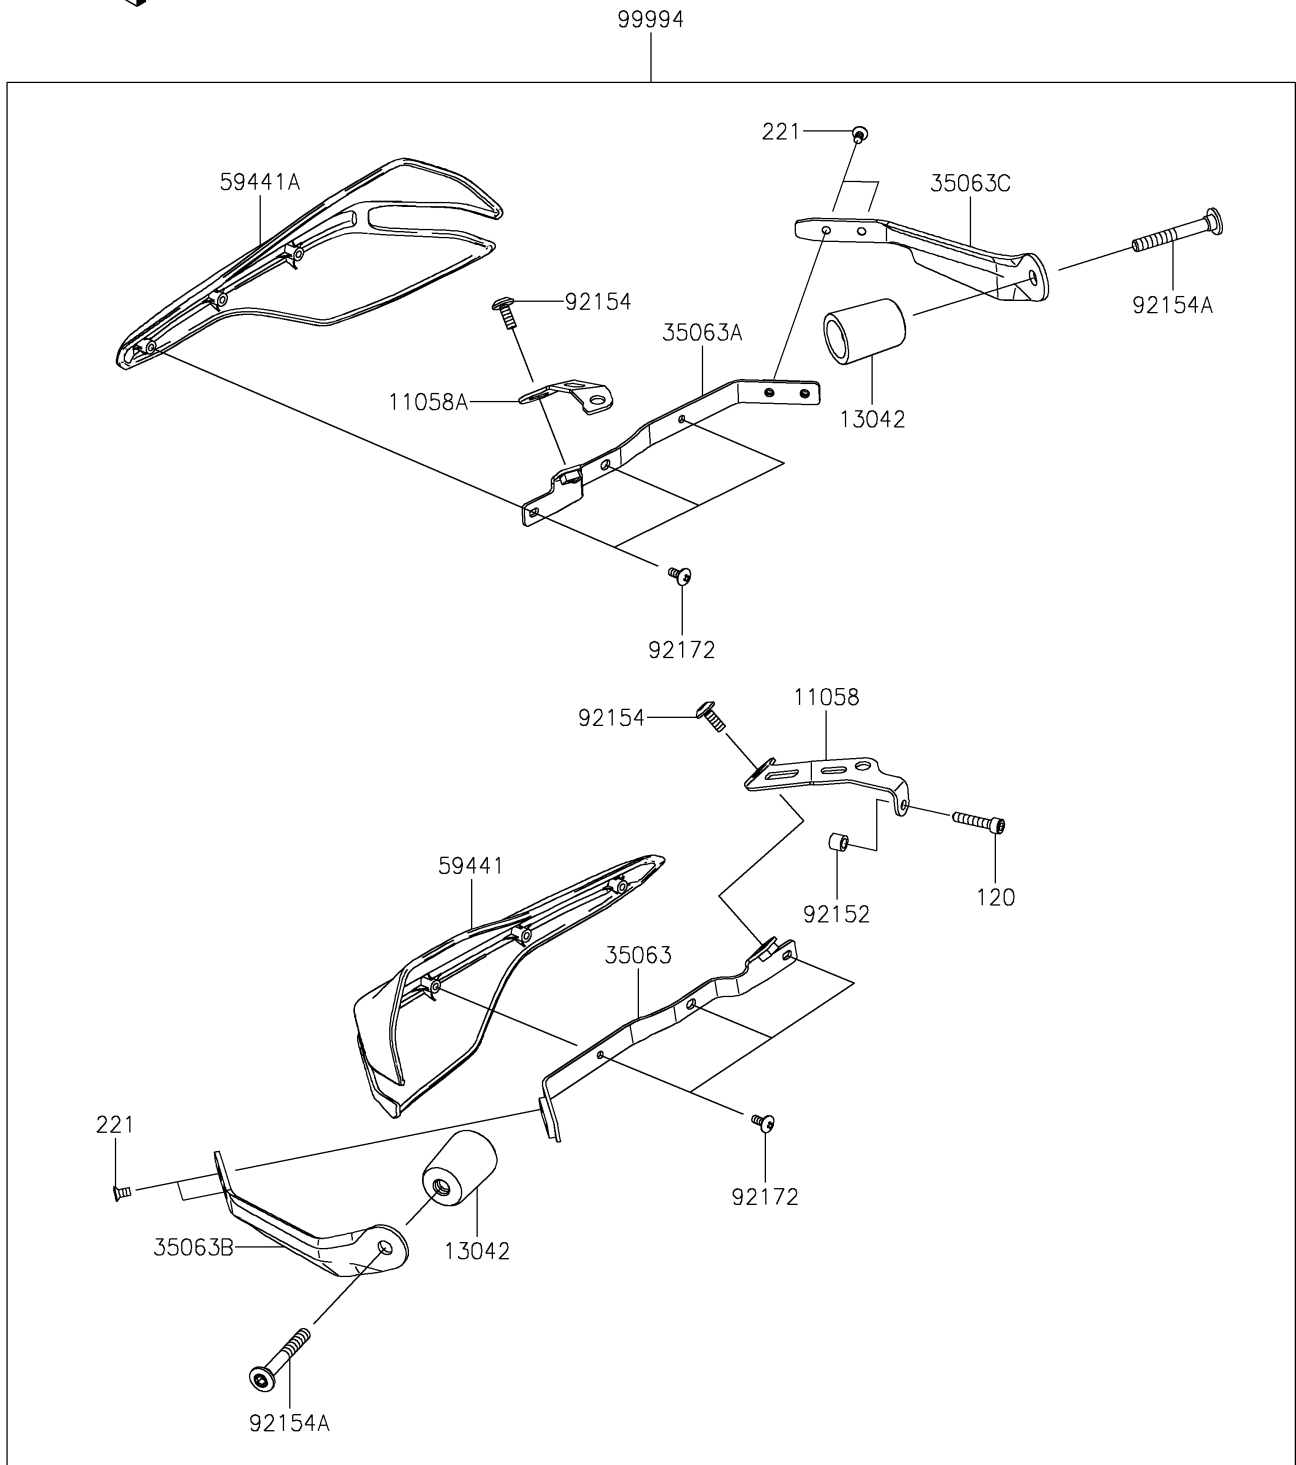

2026 KLE[®] 500 ABS

PARTS DIAGRAM

Accessory(Hand Guard)

F2910B

2026 KLE[®] 500 ABS

PARTS LIST

Accessory(Hand Guard)

ITEM NAME

PART NUMBER

QUANTITY
