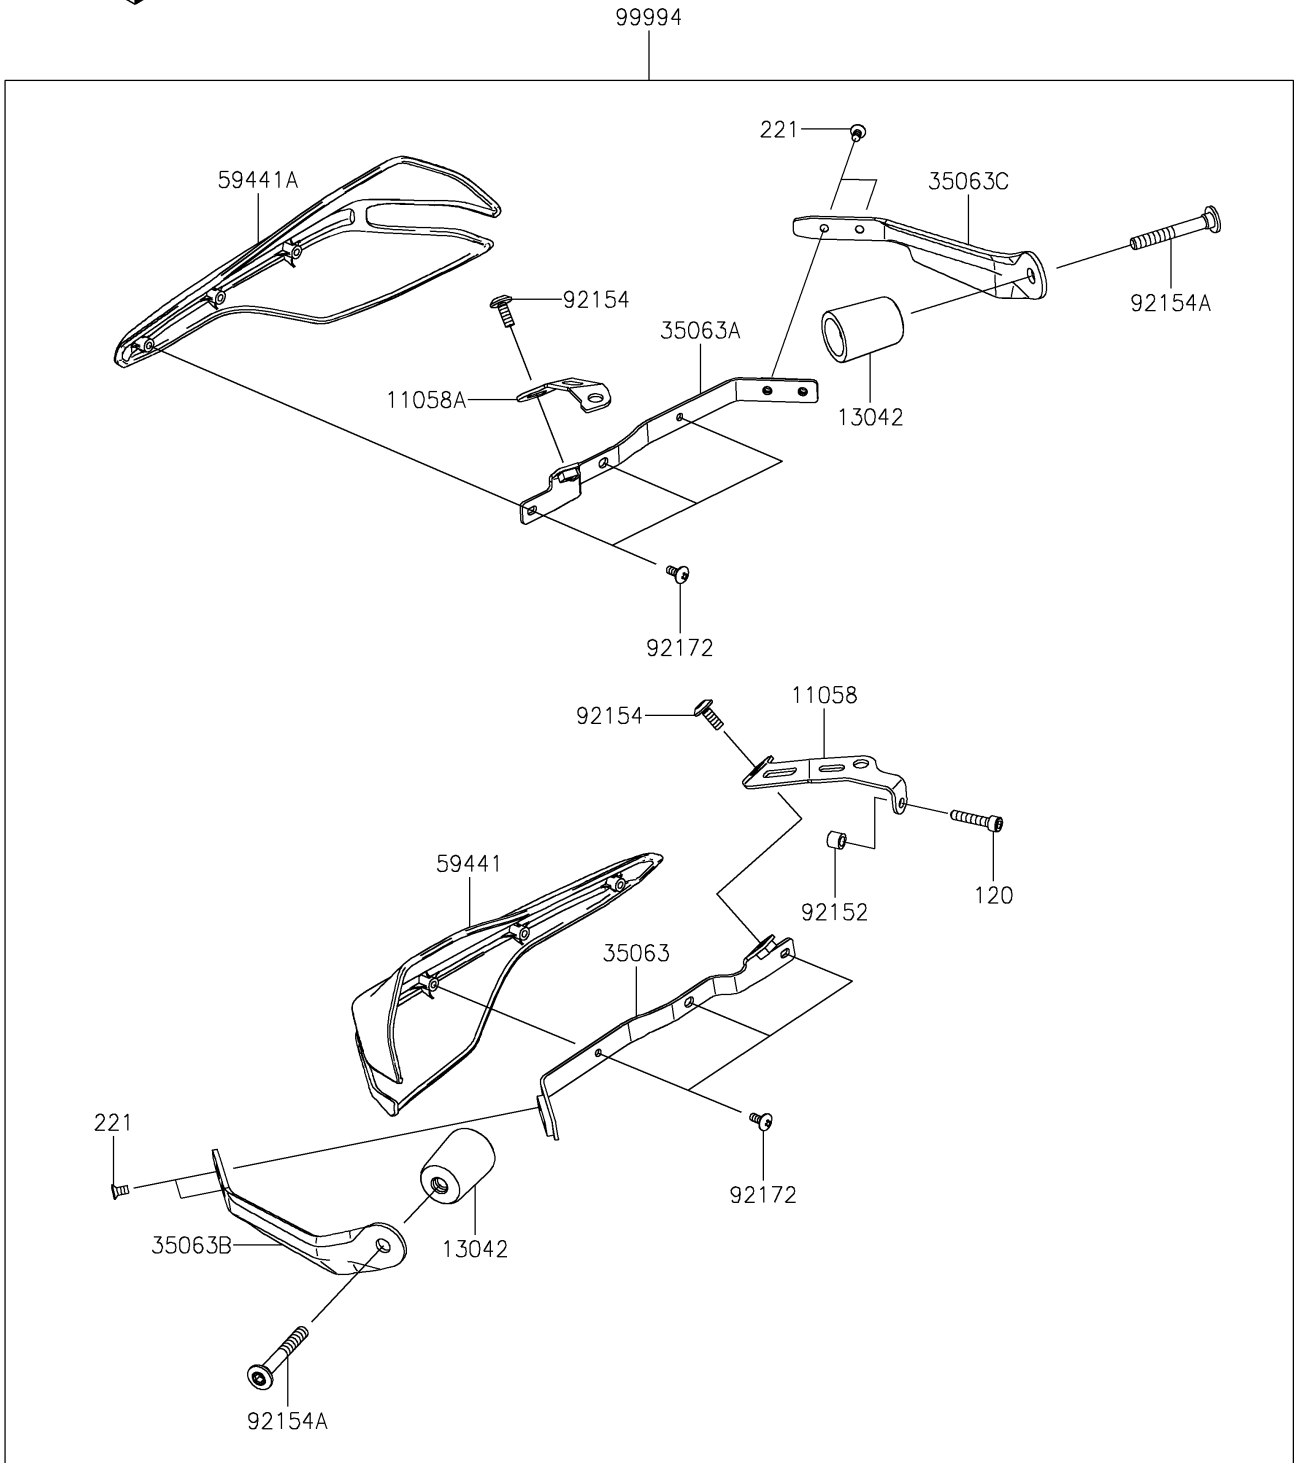

2026 KLE500 ABS

PARTS DIAGRAM

Accessory(Hand Guard)

F2910B

2026 KLE500 ABS

PARTS LIST

Accessory(Hand Guard)

ITEM NAME	PART NUMBER	QUANTITY
BRACKET,UPP,LH (Ref # 11058)	11058-2994	1
BRACKET,UPP,RH (Ref # 11058A)	11058-2995	1
WEIGHT,HANDLE (Ref # 13042)	13042-0814	2
STAY,COVER,LH (Ref # 35063)	35063-1637	1
STAY,COVER,RH (Ref # 35063A)	35063-1639	1
STAY,LH (Ref # 35063B)	35063-1707	1
STAY,RH (Ref # 35063C)	35063-1708	1
COVER-HANDLE,LH,EBONY (Ref # 59441)	59441-0313-6C	1
COVER-HANDLE,RH,EBONY (Ref # 59441A)	59441-0314-6C	1
COLLAR,6.5X10.5X8.5 (Ref # 92152)	92152-1991	1
BOLT,SOCKET,6X16 (Ref # 92154)	92154-4370	2
BOLT,SOCKET,8X60 (Ref # 92154A)	92154-7659	2
SCREW,5X12 (Ref # 92172)	92172-0857	6
HANDLE GUARD,EBONY (Ref # 99994)	99994-2284-6C	1
BOLT-SOCKET,6X30 (Ref # 120)	120CB0630	1
SCREW-CSK-CROS,5X10 (Ref # 221)	221AA0510	4