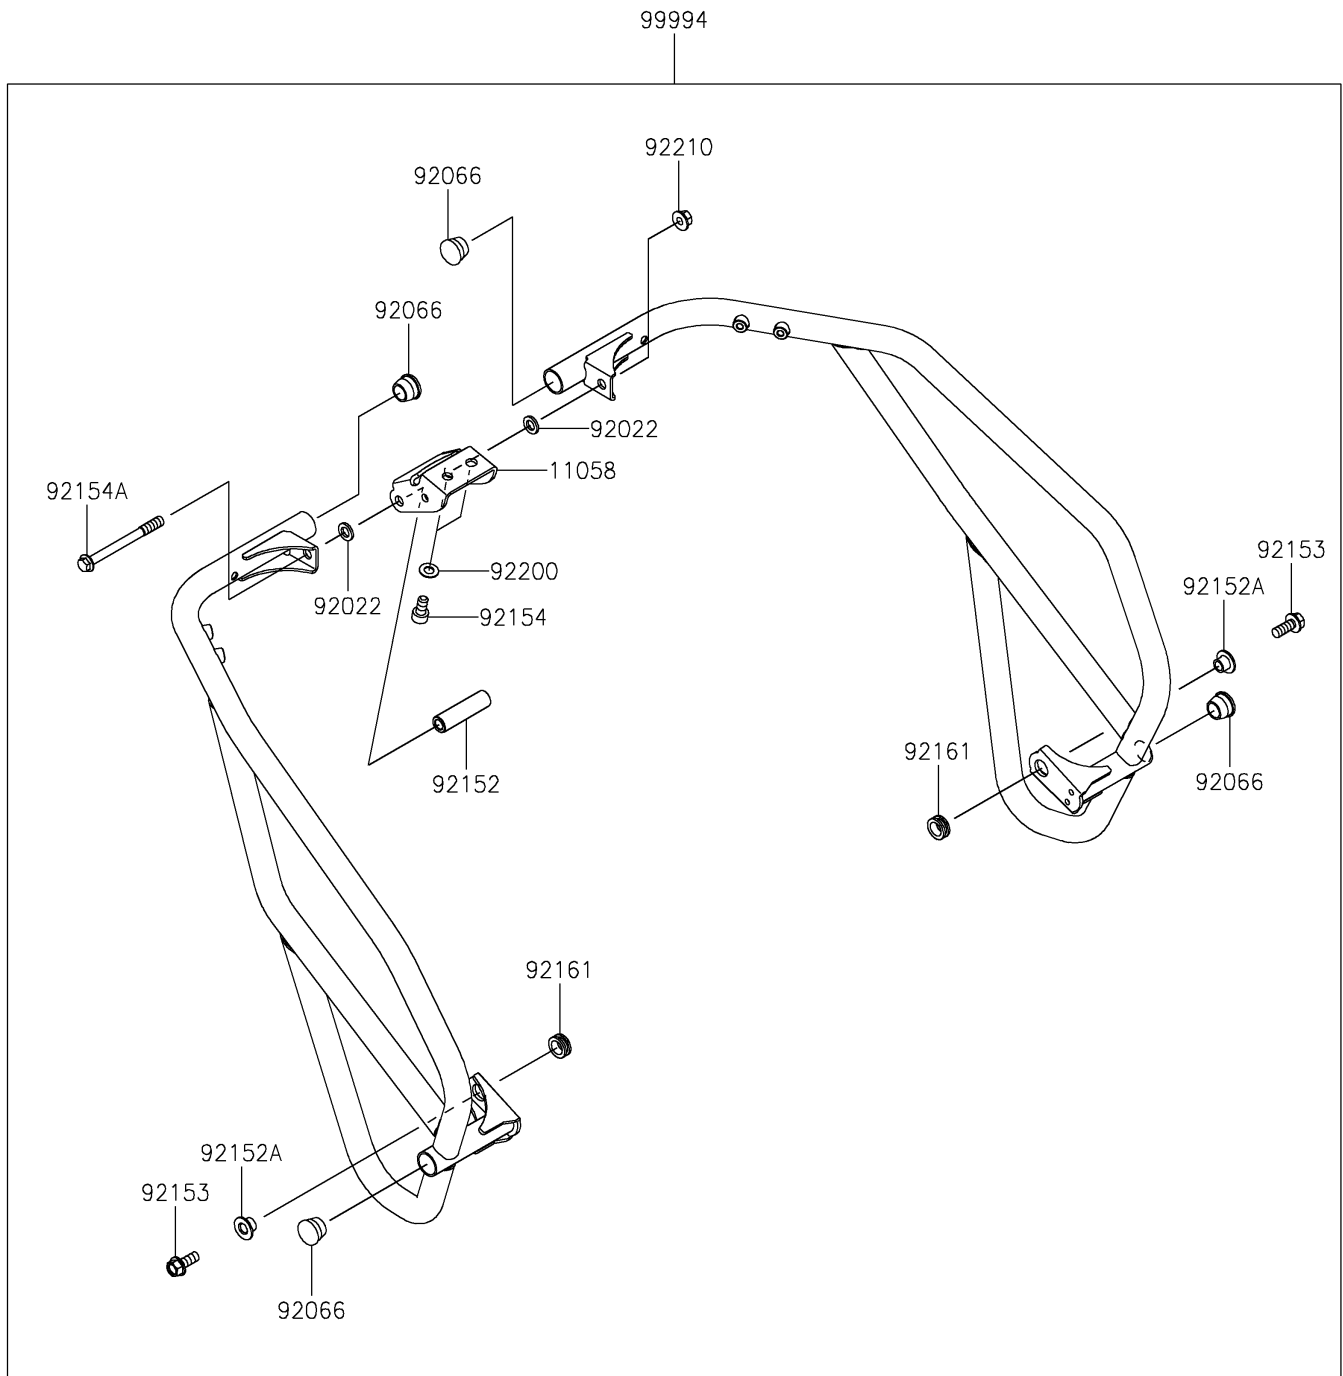

2026 KLE[®] 500 ABS

PARTS DIAGRAM

Accessory(Engine Guard)

F2910

2026 KLE[®] 500 ABS

PARTS LIST

Accessory(Engine Guard)

ITEM NAME

PART NUMBER

QUANTITY
