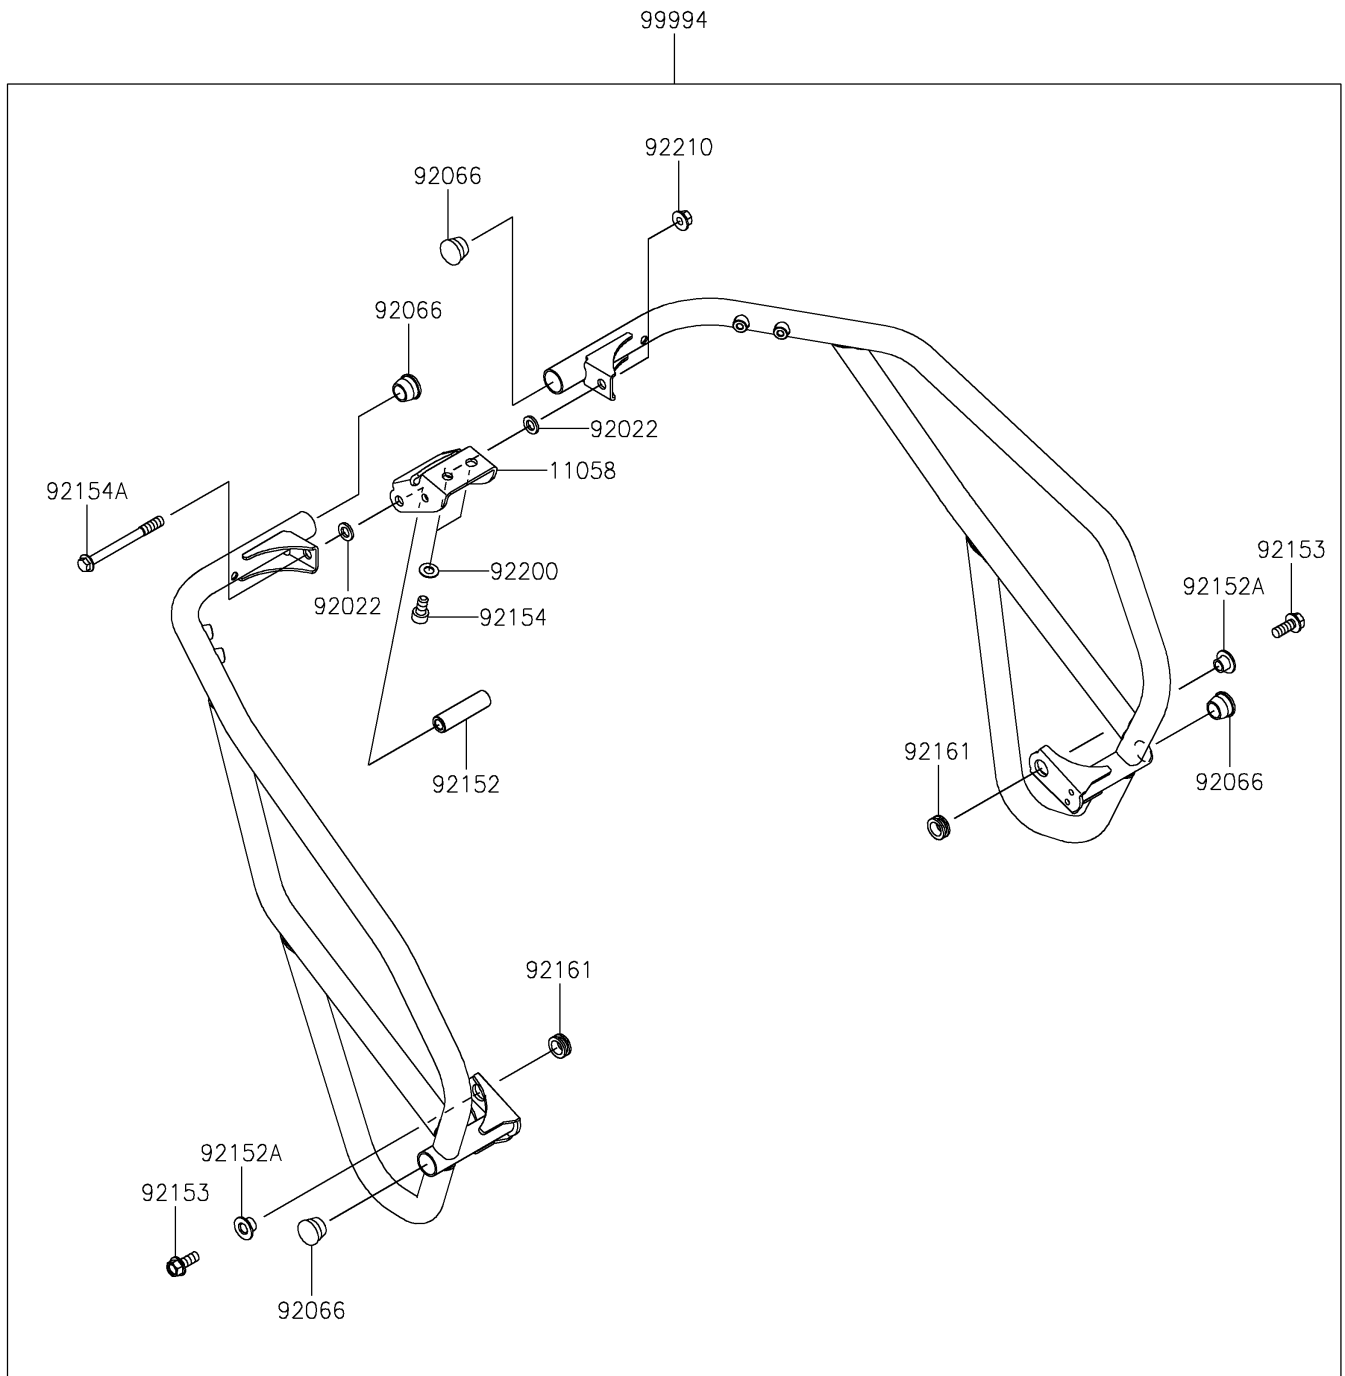

2026 KLE500 ABS

PARTS DIAGRAM

Accessory(Engine Guard)

F2910

2026 KLE500 ABS

PARTS LIST

Accessory(Engine Guard)

ITEM NAME	PART NUMBER	QUANTITY
BRACKET,FR (Ref # 11058)	11058-2632	1
WASHER,9X15.5X2 (Ref # 92022)	92022-1401	2
PLUG (Ref # 92066)	92066-1220	4
COLLAR,8.5X14.5X54 (Ref # 92152)	92152-3919	1
COLLAR (Ref # 92152A)	92152-4075	2
BOLT,FLANGED,8X20 (Ref # 92153)	92153-0948	2
BOLT,SOCKET,8X16 (Ref # 92154)	92154-7669	2
BOLT,FLANGED,8X85 (Ref # 92154A)	92154-7689	1
DAMPER (Ref # 92161)	92161-0570	2
WASHER,8.2X16X1 (Ref # 92200)	92200-0434	2
NUT,FLANGED,8MM (Ref # 92210)	92210-0304	1
ENGINE GUARD (Ref # 99994)	99994-2263	1