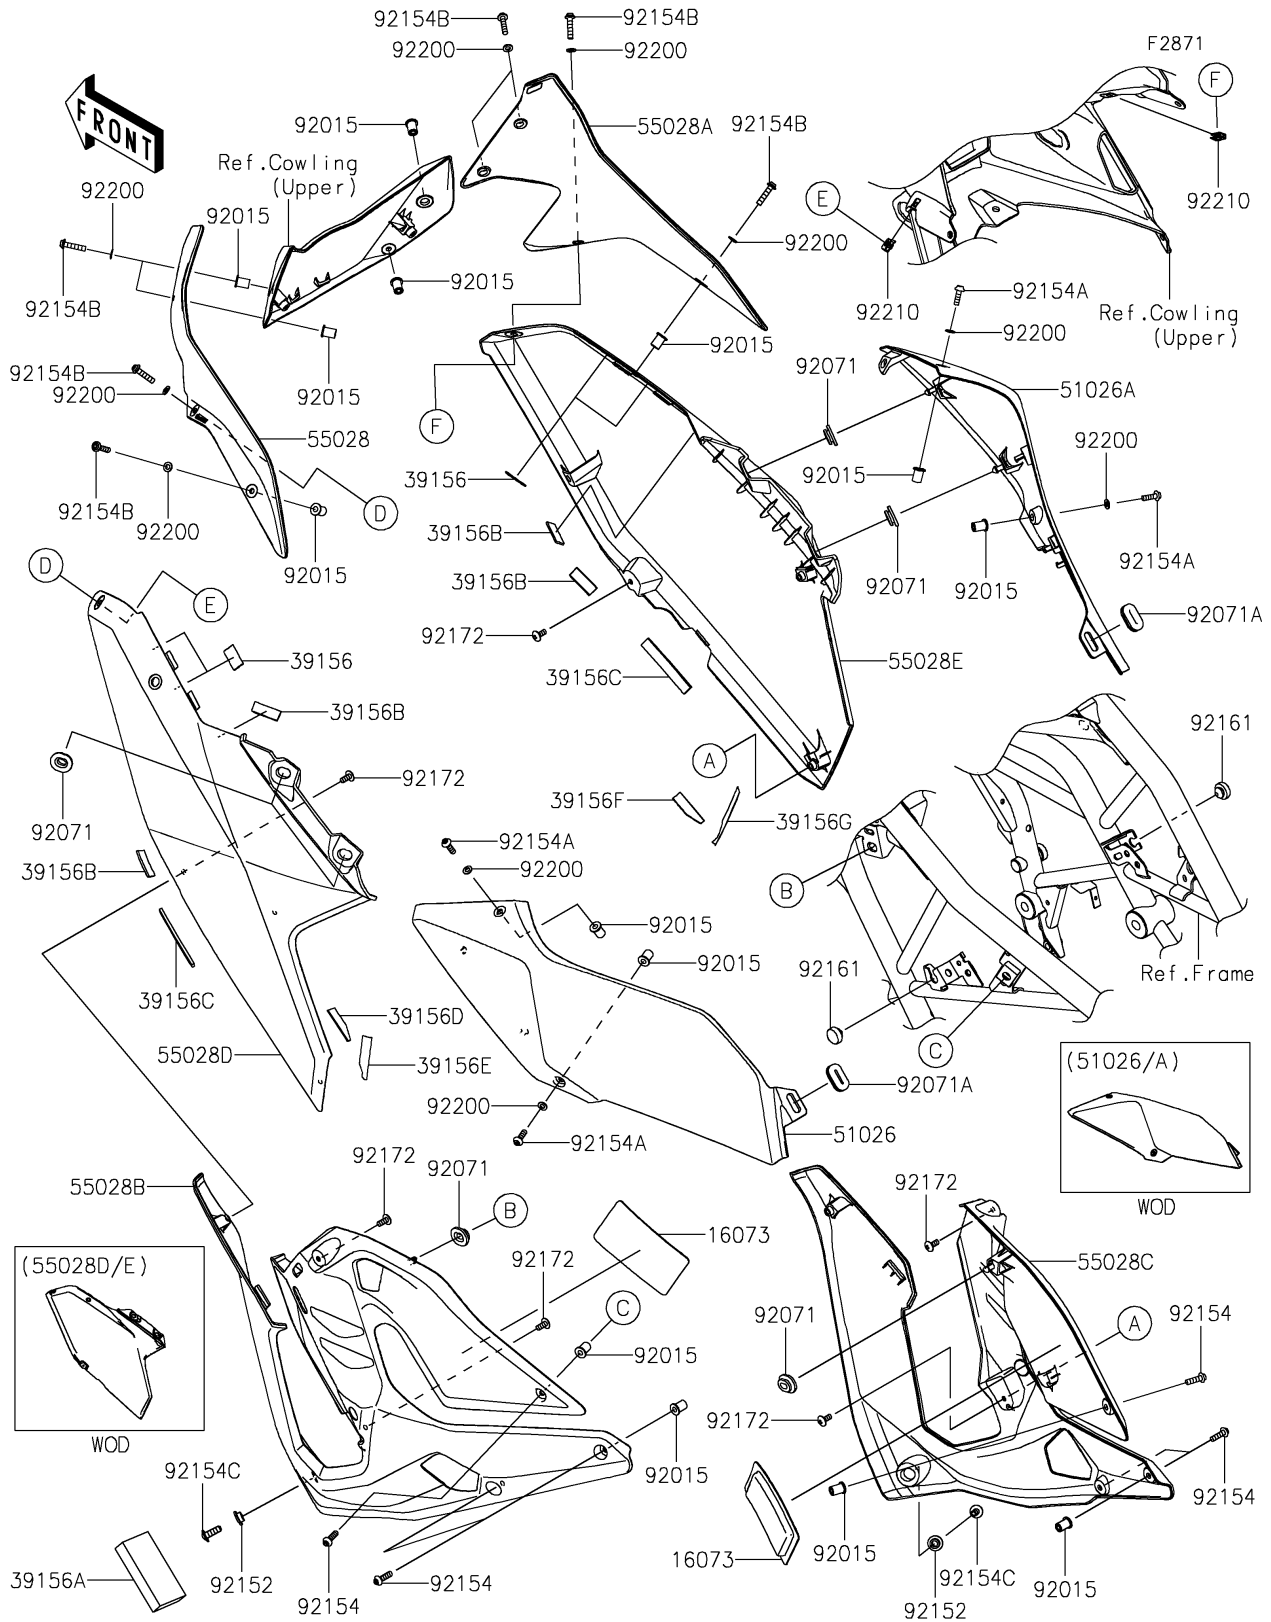

2026 KLE500 ABS

PARTS DIAGRAM

Cowling(Center)

2026 KLE500 ABS

PARTS LIST

Cowling(Center)

ITEM NAME

PART NUMBER

QUANTITY
