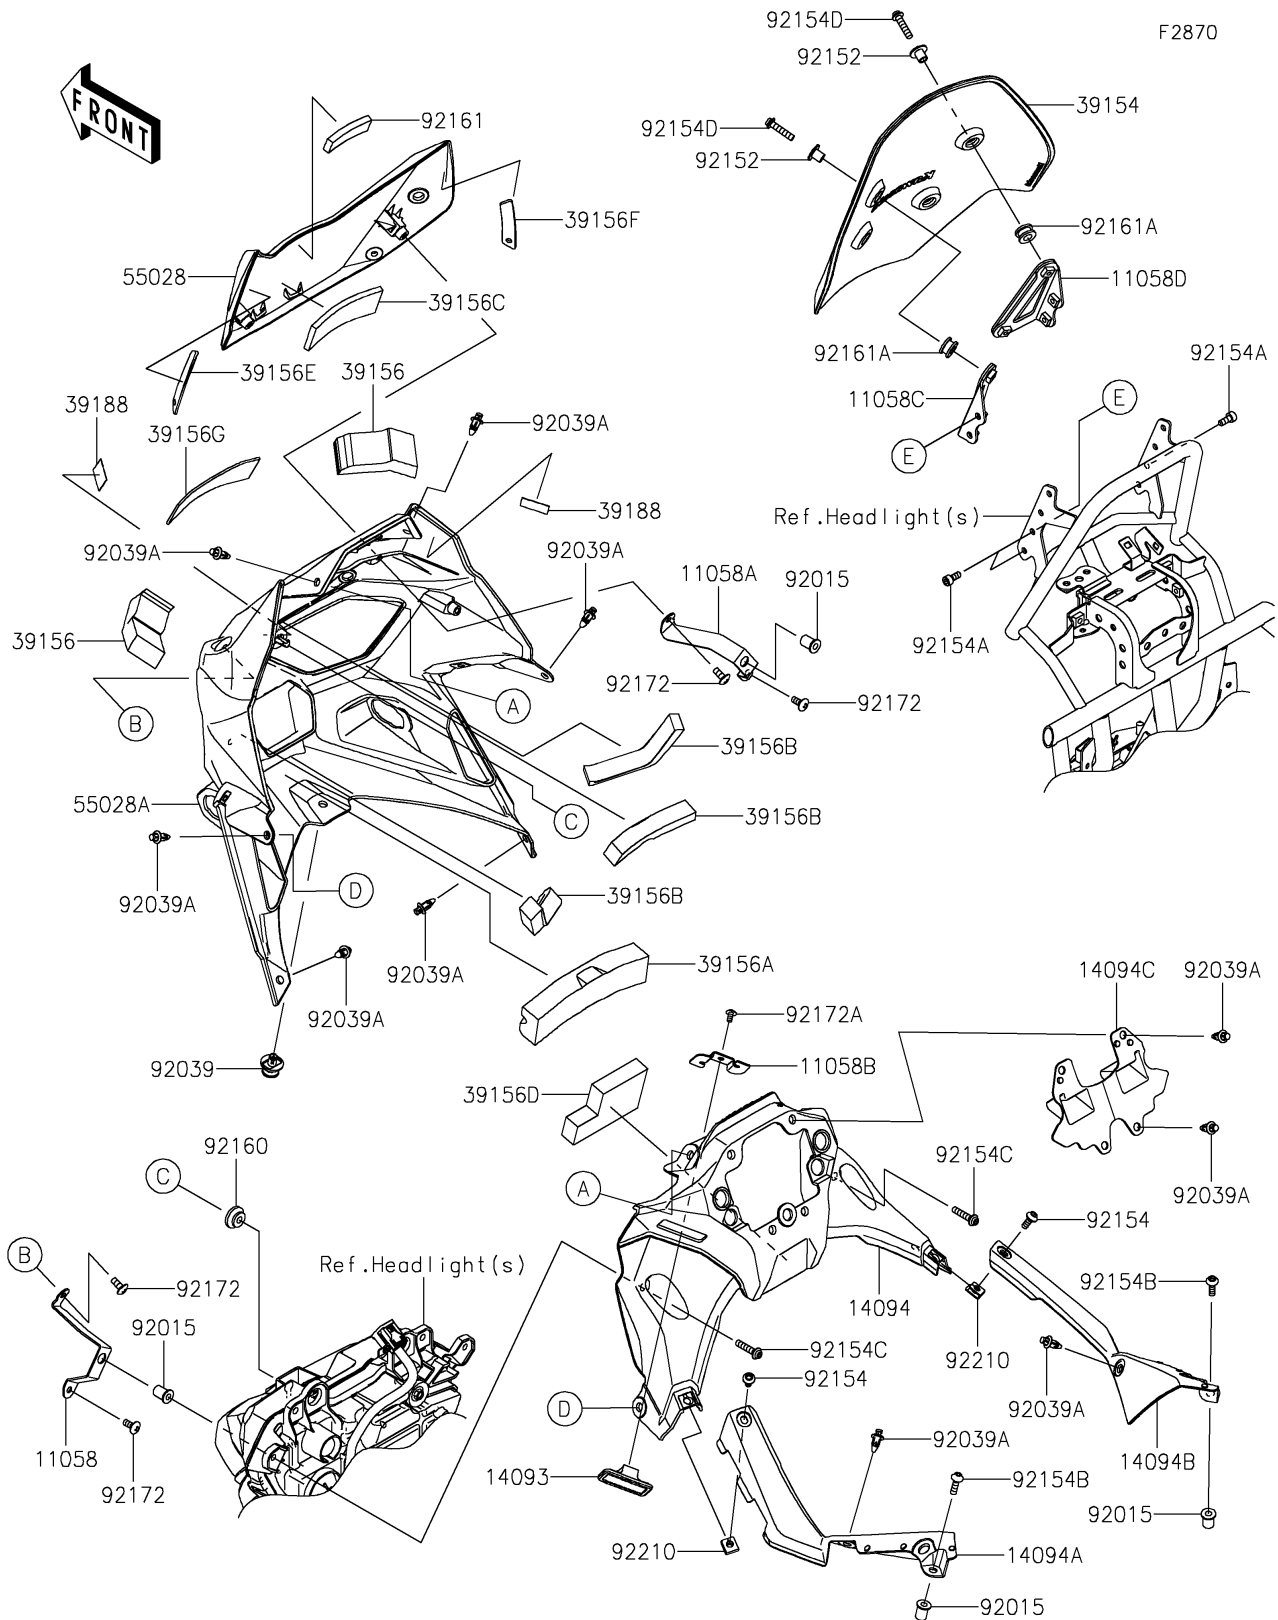

2026 KLE500 ABS

PARTS DIAGRAM

Cowling(Upper)

2026 KLE500 ABS

PARTS LIST

Cowling(Upper)

ITEM NAME	PART NUMBER	QUANTITY
BRACKET,UPP COWLING,LH (Ref # 11058)	11058-2818	1
BRACKET,UPP COWLING,RH (Ref # 11058A)	11058-2819	1
BRACKET,USB (Ref # 11058B)	11058-2912	1
BRACKET,WINDSHIELD,LH (Ref # 11058C)	11058-7874	1
BRACKET,WINDSHIELD,RH (Ref # 11058D)	11058-7875	1
COVER,INNER (Ref # 14093)	14093-1550	1
COVER,INNER,CNT (Ref # 14094)	14094-0316	1
COVER,INNER,SIDE,LH (Ref # 14094A)	14094-0317	1
COVER,INNER,SIDE,RH (Ref # 14094B)	14094-0318	1
COVER,METER (Ref # 14094C)	14094-0539	1
WINDSHIELD (Ref # 39154)	39154-0453	1
PAD,70X20X30 (Ref # 39156)	39156-2992	2
PAD,140X20X30 (Ref # 39156A)	39156-2993	1
PAD,100X15X15 (Ref # 39156B)	39156-2994	3
PAD,85X30X5 (Ref # 39156C)	39156-3876	1
PAD,METER (Ref # 39156D)	39156-3888	1
PAD,UPP COWLING,LH (Ref # 39156E)	39156-3894	1
PAD,UPP COWLING,RH (Ref # 39156F)	39156-3895	1
PAD,100X30X2 (Ref # 39156G)	39156-3897	1
TAPE,15X25 (Ref # 39188)	39188-0045	2
COWLING,H/L UPP,M.C.GRAY (Ref # 55028)	55028-0910-51A	1
COWLING,UPP (Ref # 55028A)	55028-0962	1
NUT,WELL,5MM (Ref # 92015)	92015-1757	4
RIVET,HOLE 8MM (Ref # 92039)	92039-0014	1
RIVET (Ref # 92039A)	92039-0709	12
COLLAR (Ref # 92152)	92152-1592	4
BOLT,SOCKET,5X12 (Ref # 92154)	92154-0917	2
BOLT-SOCKET,5X12 (Ref # 92154A)	92154-4291	4
BOLT,SOCKET,5X16 (Ref # 92154B)	92154-4294	2

2026 KLE500 ABS

PARTS LIST

Cowling(Upper)

Kawasaki

Let the Good Times Roll®

ITEM NAME	PART NUMBER	QUANTITY
BOLT,FLANGED,5X23 (Ref # 92154C)	92154-7670	2
BOLT,FLANGED,5X23 (Ref # 92154D)	92154-7945	4
DAMPER (Ref # 92160)	92160-1613	1
DAMPER,15X50X6 (Ref # 92161)	92161-0905	1
DAMPER (Ref # 92161A)	92161-2832	4
SCREW,5X12 (Ref # 92172)	92172-0821	4
SCREW,CROSS,4X8 (Ref # 92172A)	92172-1227	1
NUT (Ref # 92210)	92210-0571	2