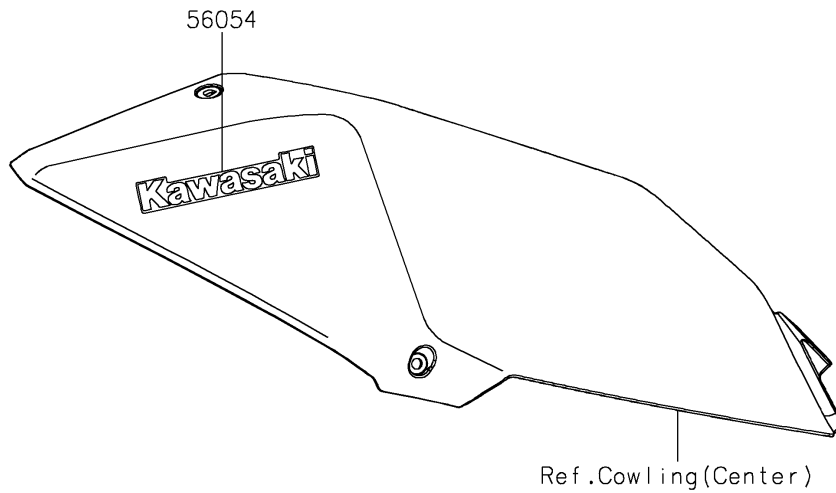

2026 KLE[®] 500 ABS

PARTS DIAGRAM

Decals

F2861

2026 KLE[®] 500 ABS

PARTS LIST

Decals

ITEM NAME

PART NUMBER

QUANTITY
