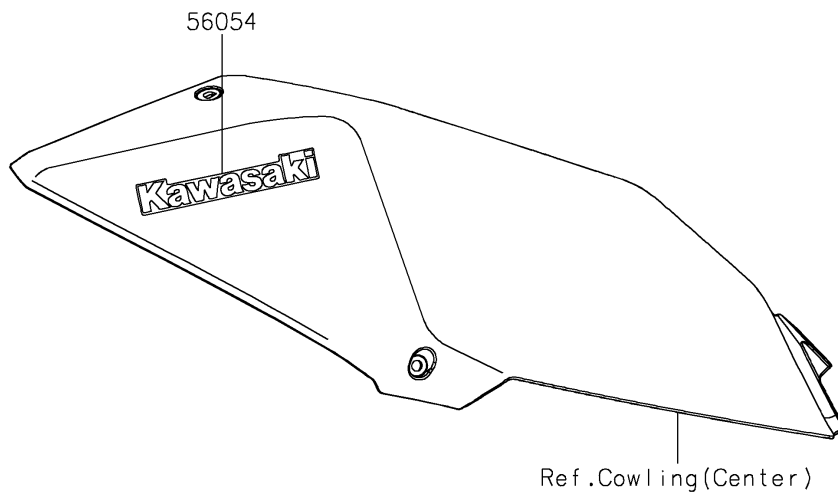

2026 KLE500 ABS

PARTS DIAGRAM

Decals

F2861

2026 KLE500 ABS

PARTS LIST

Decals

ITEM NAME	PART NUMBER	QUANTITY
MARK,TANK COVER,KAWASAKI (Ref # 56054)	56054-4498	2
MARK,SHROUD,KLE500 (Ref # 56054A)	56054-4499	2
PATTERN,SHROUD,LH (Ref # 56077)	56077-4131	1
PATTERN,SHROUD,RH (Ref # 56077A)	56077-4132	1