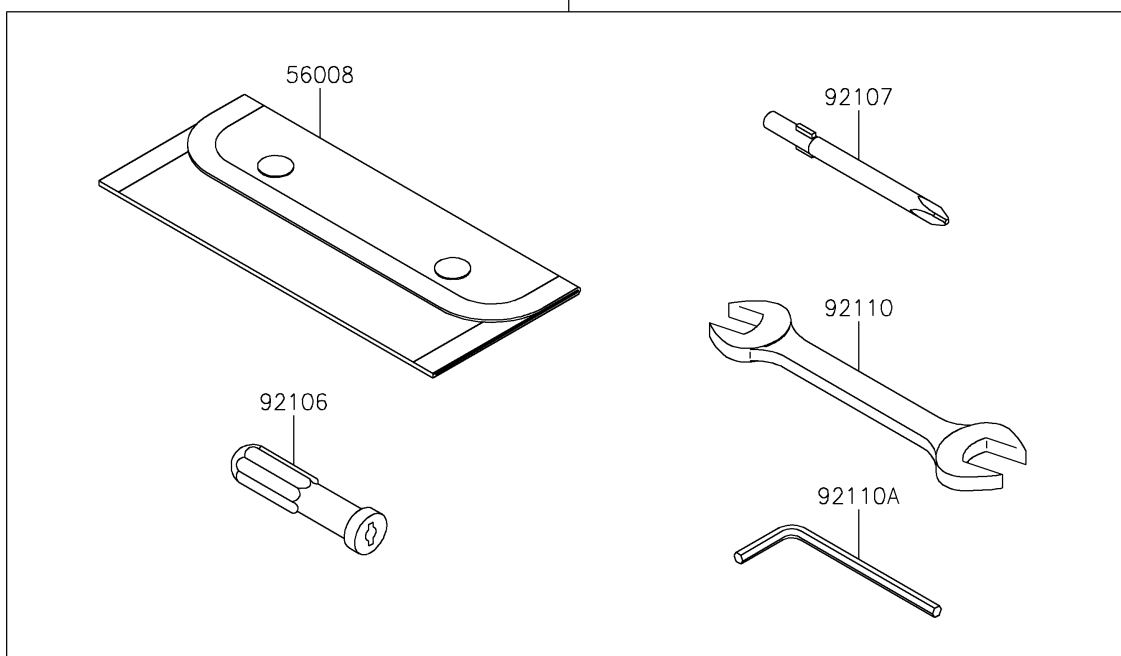

2026 KLE500 ABS

PARTS DIAGRAM

Owner's Tools

F2810

56007

2026 KLE500 ABS

PARTS LIST

Owner's Tools

ITEM NAME

PART NUMBER

QUANTITY
