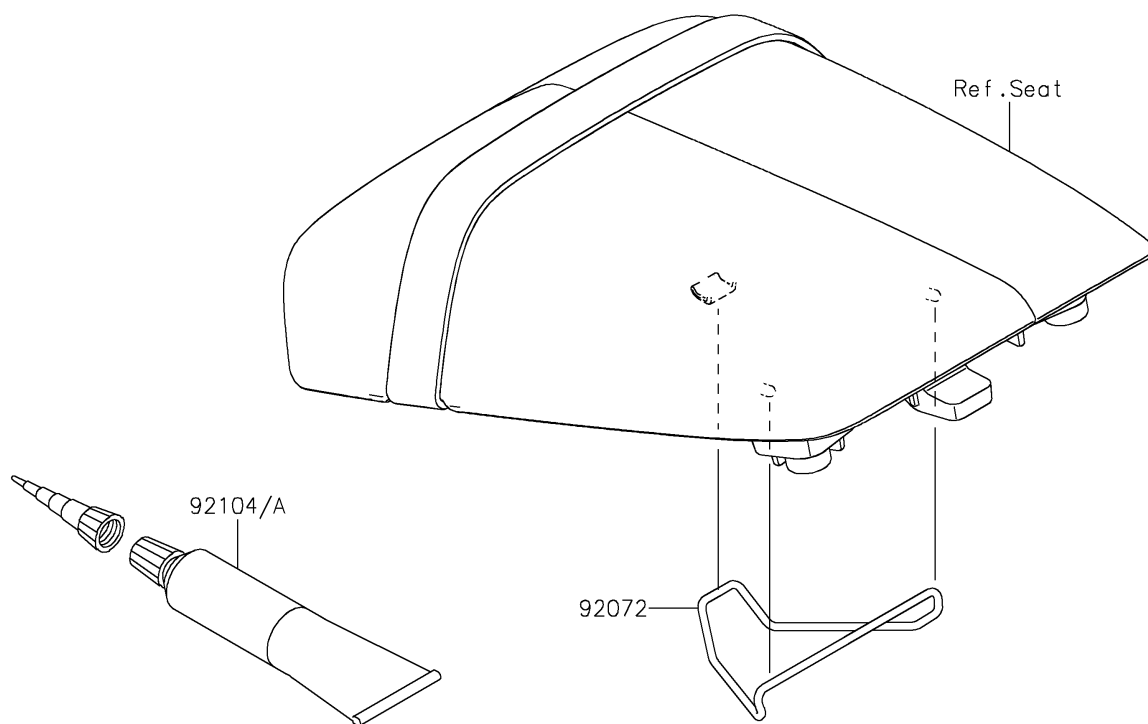

2026 KLE500 ABS

PARTS DIAGRAM

Owner's Tools

F2810

56007

2026 KLE500 ABS

PARTS LIST

Owner's Tools

ITEM NAME

PART NUMBER

QUANTITY
