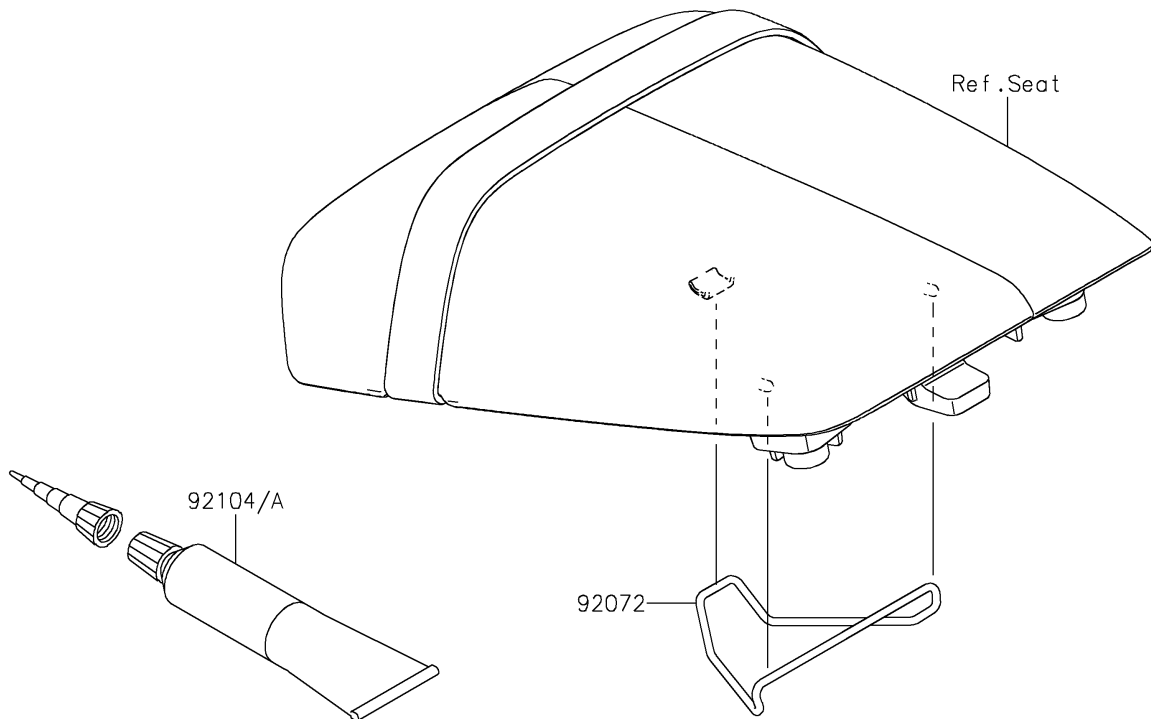

2026 KLE[®] 500 ABS

PARTS DIAGRAM

Owner's Tools

F2810

56007

2026 KLE[®] 500 ABS

PARTS LIST

Owner's Tools

ITEM NAME	PART NUMBER	QUANTITY
TOOL-KIT (Ref # 56007)	56007-0209	1
BAG (Ref # 56008)	56008-0038	1
BAND (Ref # 92072)	92072-0874	1
GASKET-LIQUID,TB1211F,CLEAR (Ref # 92104)	92104-0004	1
GASKET-LIQUID,TB1216B,BLACK (Ref # 92104A)	92104-1064	1
GRIP-SCREW DRIVER (Ref # 92106)	92106-0004	1
TOOL-DRIVER,#2PHILLIPS (Ref # 92107)	92107-0020	1
TOOL-WRENCH,OPEN END,12X14 (Ref # 92110)	92110-0565	1
TOOL-WRENCH,ALLEN,4MM (Ref # 92110A)	92110-0567	1