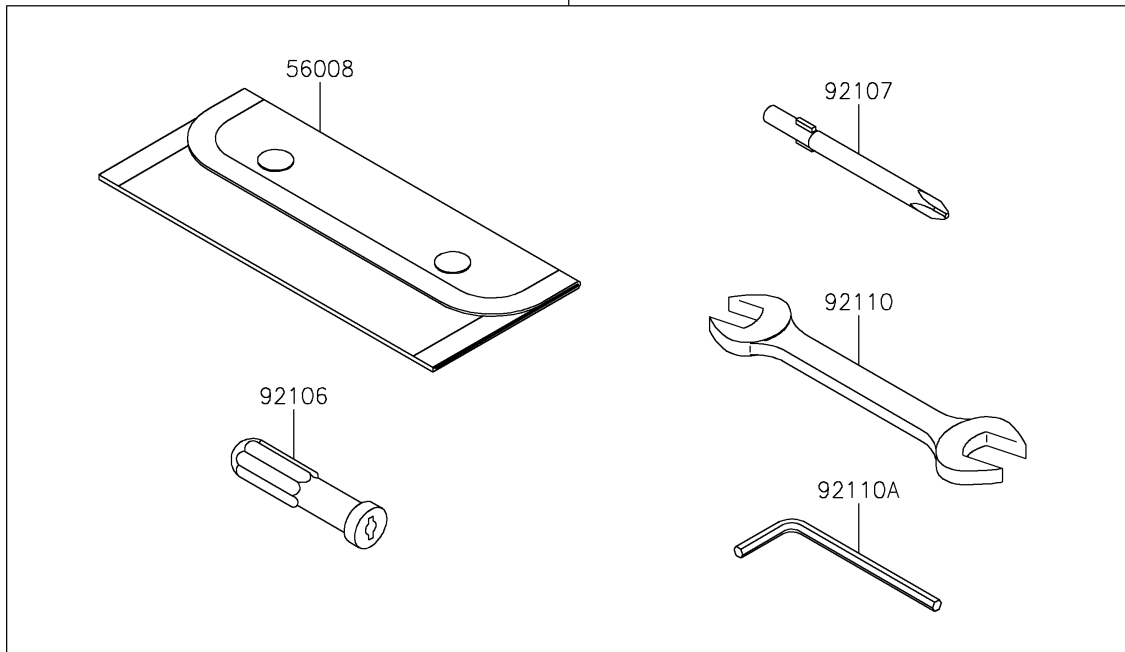

2026 KLE[®] 500 ABS

PARTS DIAGRAM

Owner's Tools

F2810

56007

2026 KLE[®] 500 ABS

PARTS LIST

Owner's Tools

ITEM NAME	PART NUMBER	QUANTITY
TOOL-KIT (Ref # 56007)	56007-0209	1
BAG (Ref # 56008)	56008-0038	1
BAND (Ref # 92072)	92072-0874	1
GASKET-LIQUID,TB1211F,CLEAR (Ref # 92104)	92104-0004	1
GASKET-LIQUID,TB1216B,BLACK (Ref # 92104A)	92104-1064	1
GRIP-SCREW DRIVER (Ref # 92106)	92106-0004	1
TOOL-DRIVER,#2PHILLIPS (Ref # 92107)	92107-0020	1
TOOL-WRENCH,OPEN END,12X14 (Ref # 92110)	92110-0565	1
TOOL-WRENCH,ALLEN,4MM (Ref # 92110A)	92110-0567	1