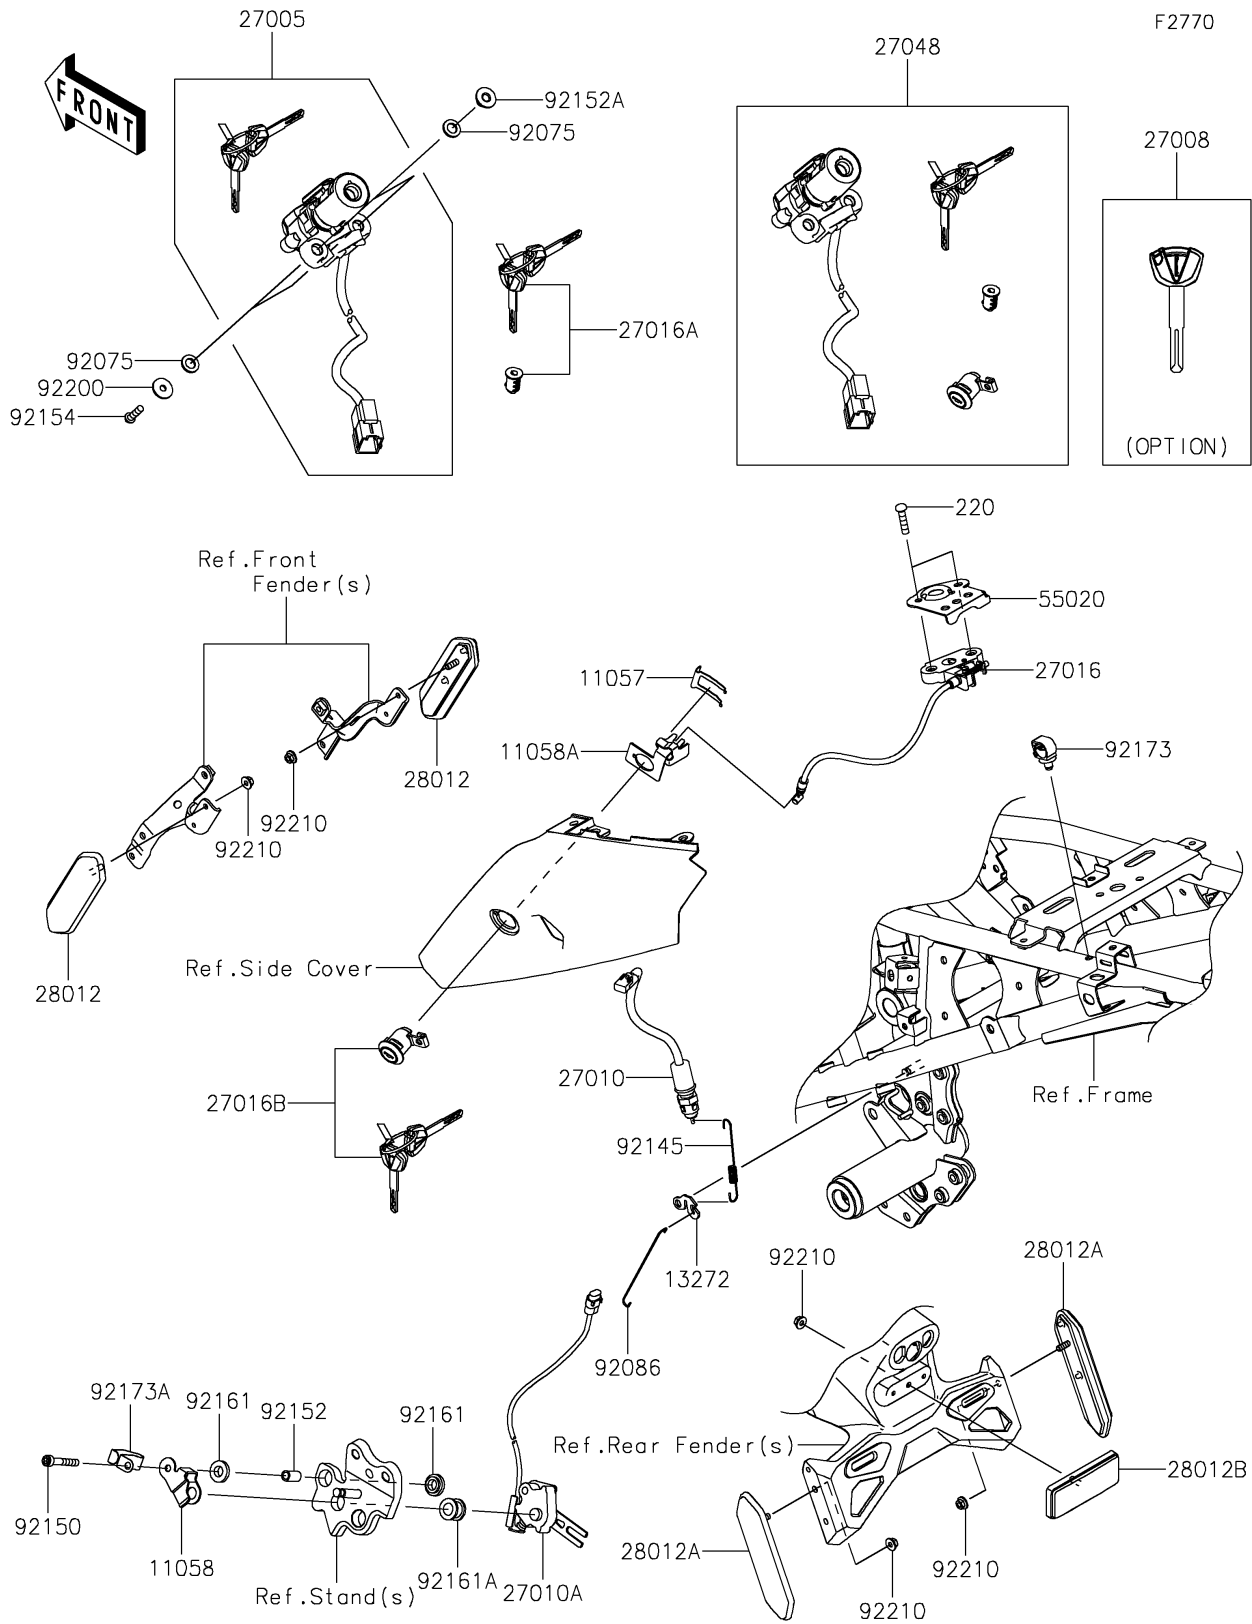

2026 KLE500 ABS

PARTS DIAGRAM

Ignition Switch

2026 KLE500 ABS

PARTS LIST

Ignition Switch

ITEM NAME	PART NUMBER	QUANTITY
BRACKET,SEAT LOCK,UPP (Ref # 11057)	11057-7740	1
BRACKET (Ref # 11058)	11058-1673	1
BRACKET,KEY CYLINDER (Ref # 11058A)	11058-4418	1
PLATE,RR BRAKE SWITCH (Ref # 13272)	13272-7152	1
SWITCH-ASSY-IGNITION (Ref # 27005)	27005-0718	1
KEY-LOCK,BLANK (Ref # 27008)	27008-0662	1
SWITCH,REAR BRAKE (Ref # 27010)	27010-0723	1
SWITCH,SIDE STAND (Ref # 27010A)	27010-0845	1
LOCK-ASSY,SEAT STRIKER (Ref # 27016)	27016-0107	1
LOCK-ASSY,SEAT (Ref # 27016A)	27016-5427	1
LOCK-ASSY,TANK CAP (Ref # 27016B)	27016-5431	1
SWITCH-ASSY (Ref # 27048)	27048-5360	1
REFLECTOR-REFLEX,CCC (Ref # 28012)	28012-0045	2
REFLECTOR-REFLEX,RED,CCC (Ref # 28012A)	28012-0046	2
REFLECTOR-REFLEX,RR,FLAP (Ref # 28012B)	28012-0064	1
GUARD (Ref # 55020)	55020-2404	1
DAMPER (Ref # 92075)	92075-1564	4
WIRE,RR BRAKE SWITCH (Ref # 92086)	92086-0044	1
SPRING,BRAKE LAMP SWITCH (Ref # 92145)	92145-0683	1
BOLT,SOCKET,6X40 (Ref # 92150)	92150-1958	1
COLLAR,6.5X9.5X17 (Ref # 92152)	92152-2274	1
COLLAR,6.8X10X10.1 (Ref # 92152A)	92152-4003	2
BOLT,TORX,6X22 (Ref # 92154)	92154-1858	2
DAMPER (Ref # 92161)	92161-0117	2
DAMPER (Ref # 92161A)	92161-0118	1
CLAMP,12MM DIA. (Ref # 92173)	92173-0736	1
CLAMP (Ref # 92173A)	92173-2721	1
WASHER,6X20X1.6 (Ref # 92200)	92200-0780	2
NUT,FLANGED,5MM (Ref # 92210)	92210-0007	5

2026 KLE500 ABS

PARTS LIST

Ignition Switch

ITEM NAME	PART NUMBER	QUANTITY
SCREW-PAN-CROS,6X25 (Ref # 220)	220AA0625	2