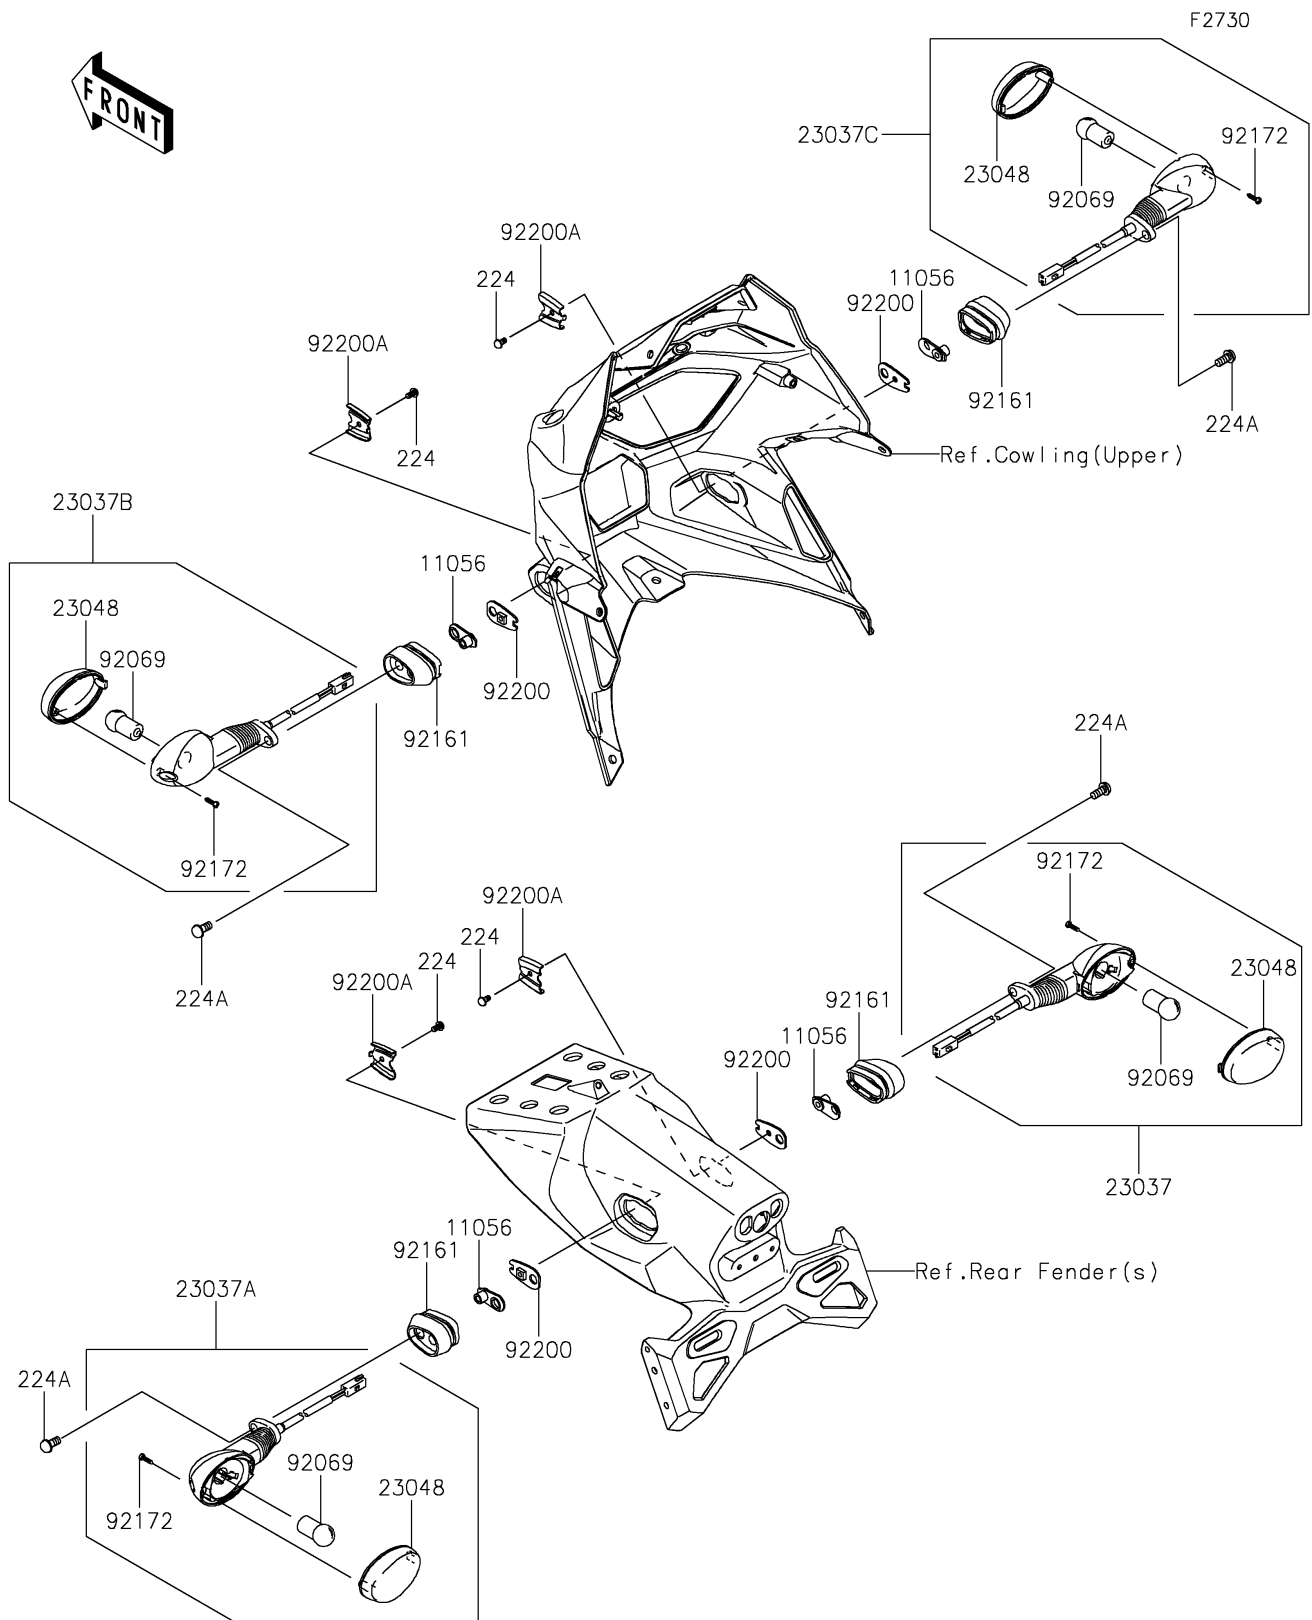

2026 KLE[®] 500 ABS

PARTS DIAGRAM

Turn Signals

2026 KLE® 500 ABS

PARTS LIST

Turn Signals

ITEM NAME	PART NUMBER	QUANTITY
BRACKET,6MM (Ref # 11056)	11056-4156	4
LAMP-ASSY-SIGNAL,FR,LH (Ref # 23037)	23037-0416	1
LAMP-ASSY-SIGNAL,FR,RH (Ref # 23037A)	23037-0417	1
LAMP-ASSY-SIGNAL,FR,LH (Ref # 23037B)	23037-0456	1
LAMP-ASSY-SIGNAL,FR,RH (Ref # 23037C)	23037-0457	1
LENS-SIGNAL LAMP (Ref # 23048)	23048-0035	4
BULB,12V 10W (Ref # 92069)	92069-0106	4
DAMPER,SIGNAL LAMP (Ref # 92161)	92161-1680	4
SCREW,TAPPING,2.9X13 (Ref # 92172)	92172-0343	4
WASHER,SIGNAL LAMP (Ref # 92200)	92200-0164	4
WASHER,SIGNAL LAMP (Ref # 92200A)	92200-0165	4
SCREW-PAN-WP-CROS,4X8 (Ref # 224)	224AB0408	4
SCREW-PAN-WP-CROS,6X14 (Ref # 224A)	224AB0614	4