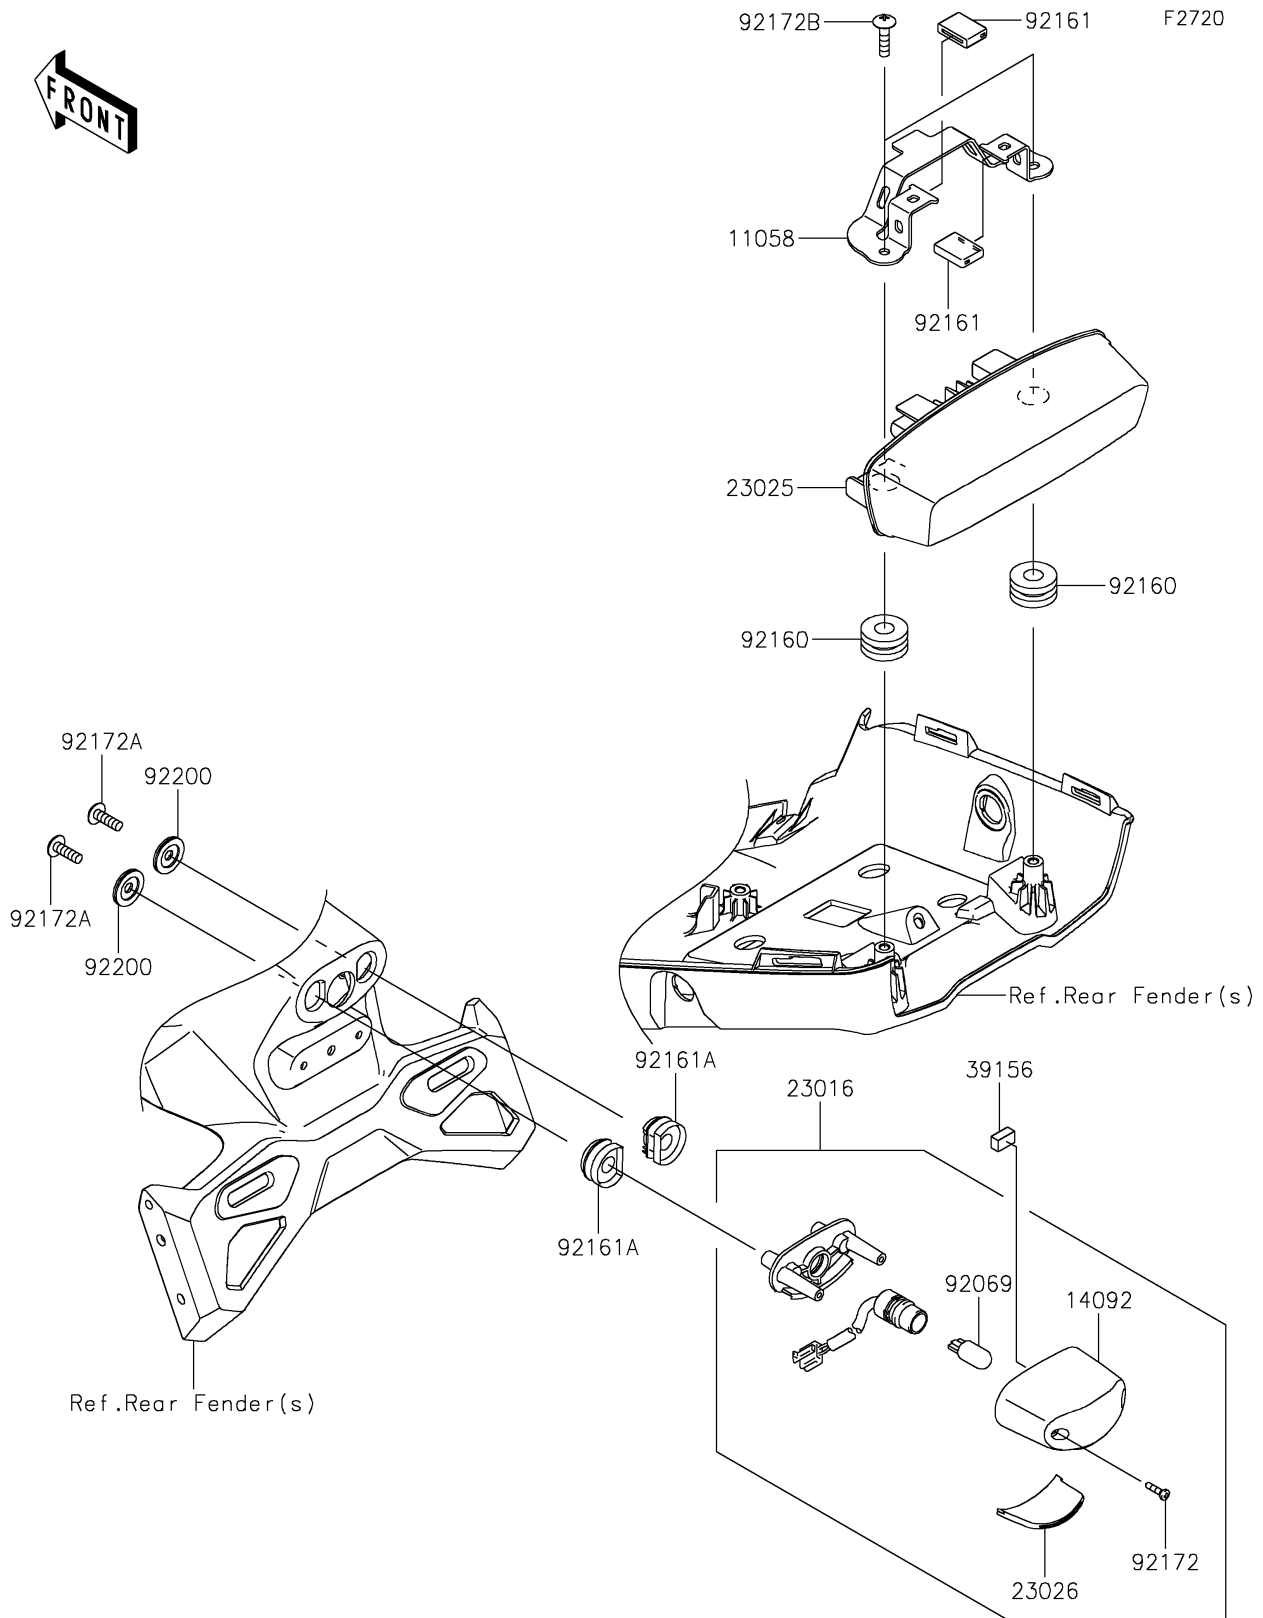

2026 KLE[®] 500 ABS

PARTS DIAGRAM

Taillight(s)

2026 KLE® 500 ABS

PARTS LIST

Taillight(s)

ITEM NAME	PART NUMBER	QUANTITY
BRACKET,TAIL LAMP (Ref # 11058)	11058-2894	1
COVER,LICENSE LAMP (Ref # 14092)	14092-0001	1
LAMP-ASSY,LICENCE (Ref # 23016)	23016-0610	1
LAMP-TAIL,LED (Ref # 23025)	23025-0396	1
LENS,LICENCE LAMP (Ref # 23026)	23026-0035	1
PAD,7X12X5 (Ref # 39156)	39156-2292	1
BULB,12V 5W (Ref # 92069)	92069-1016	1
DAMPER (Ref # 92160)	92160-1162	2
DAMPER,15X21X5.5 (Ref # 92161)	92161-1472	2
DAMPER (Ref # 92161A)	92161-2128	2
SCREW,TAPPING,2.9X13 (Ref # 92172)	92172-0343	2
SCREW,TAPPING,5X16 (Ref # 92172A)	92172-0427	2
SCREW (Ref # 92172B)	92172-1072	2
WASHER,5.5X20X2 (Ref # 92200)	92200-1971	2