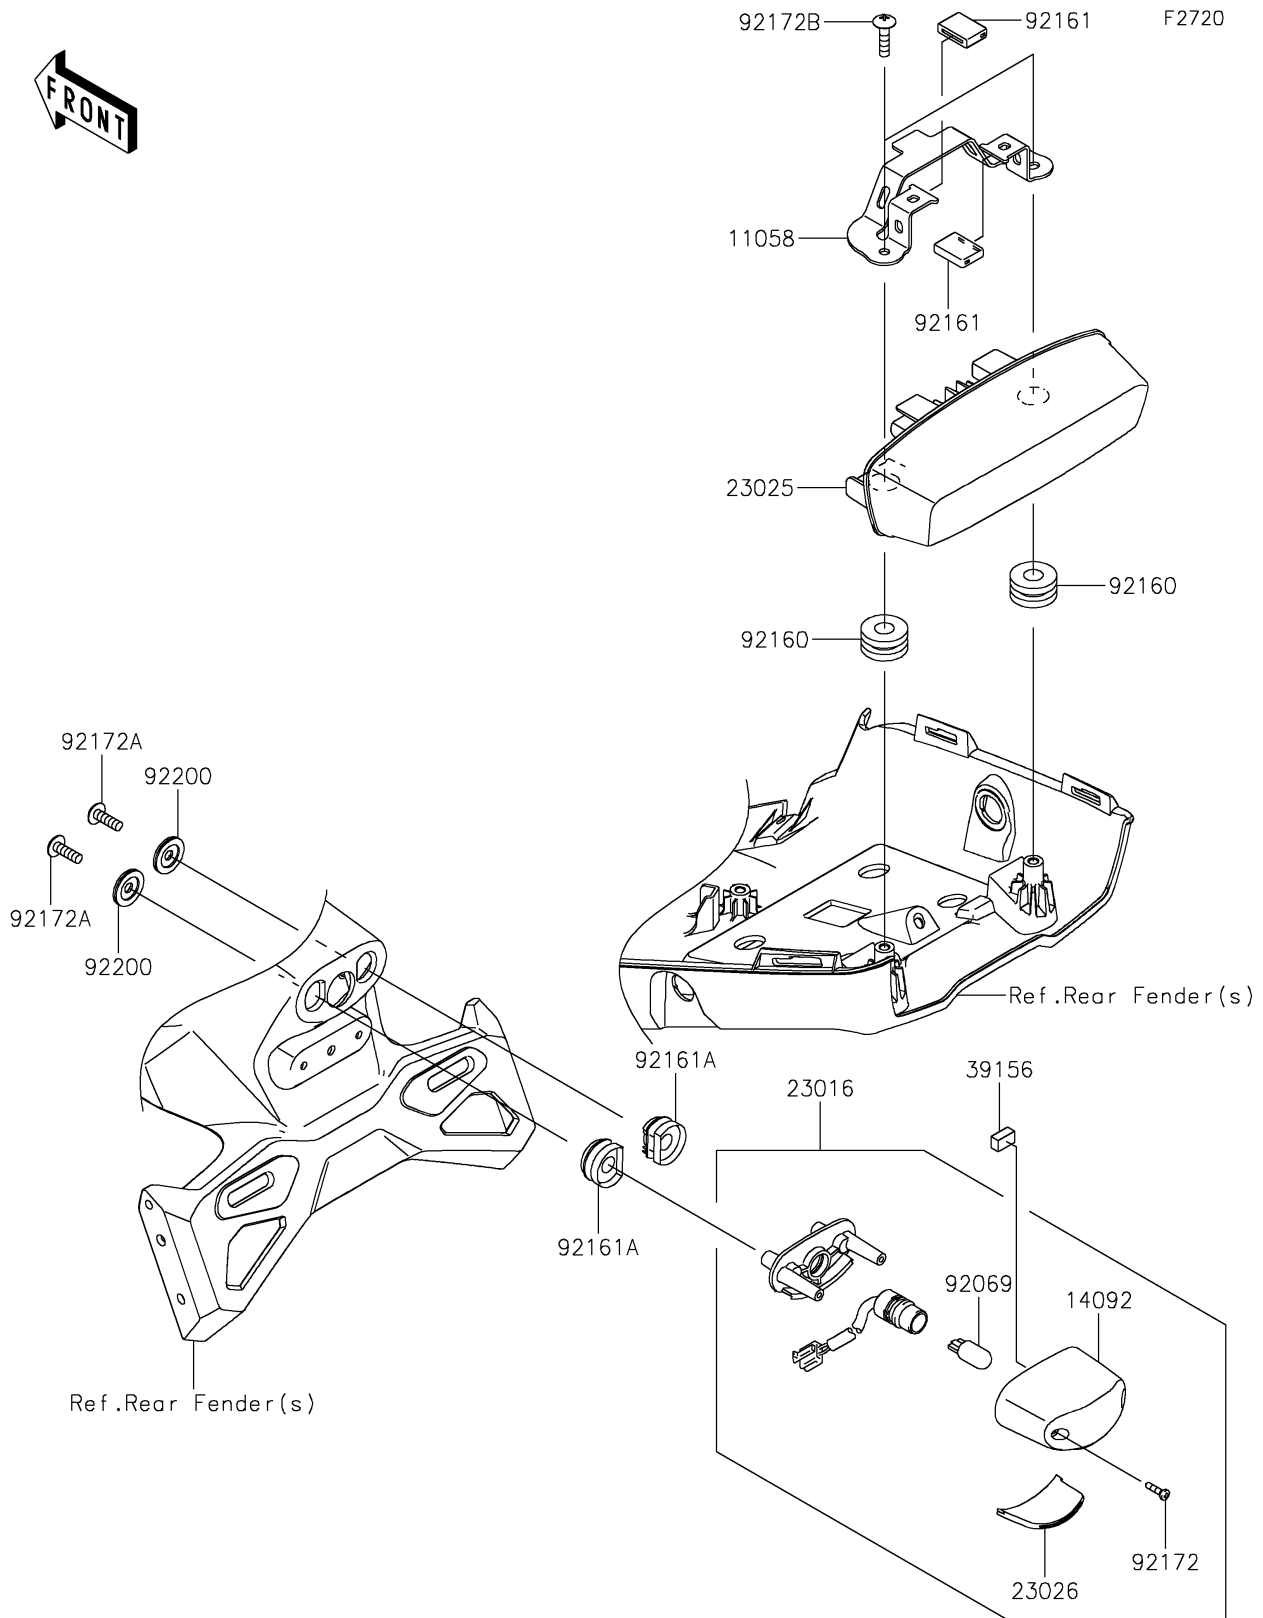

2026 KLE[®] 500 ABS

PARTS DIAGRAM

Taillight(s)

2026 KLE[®] 500 ABS

PARTS LIST

Taillight(s)

ITEM NAME

PART NUMBER

QUANTITY
