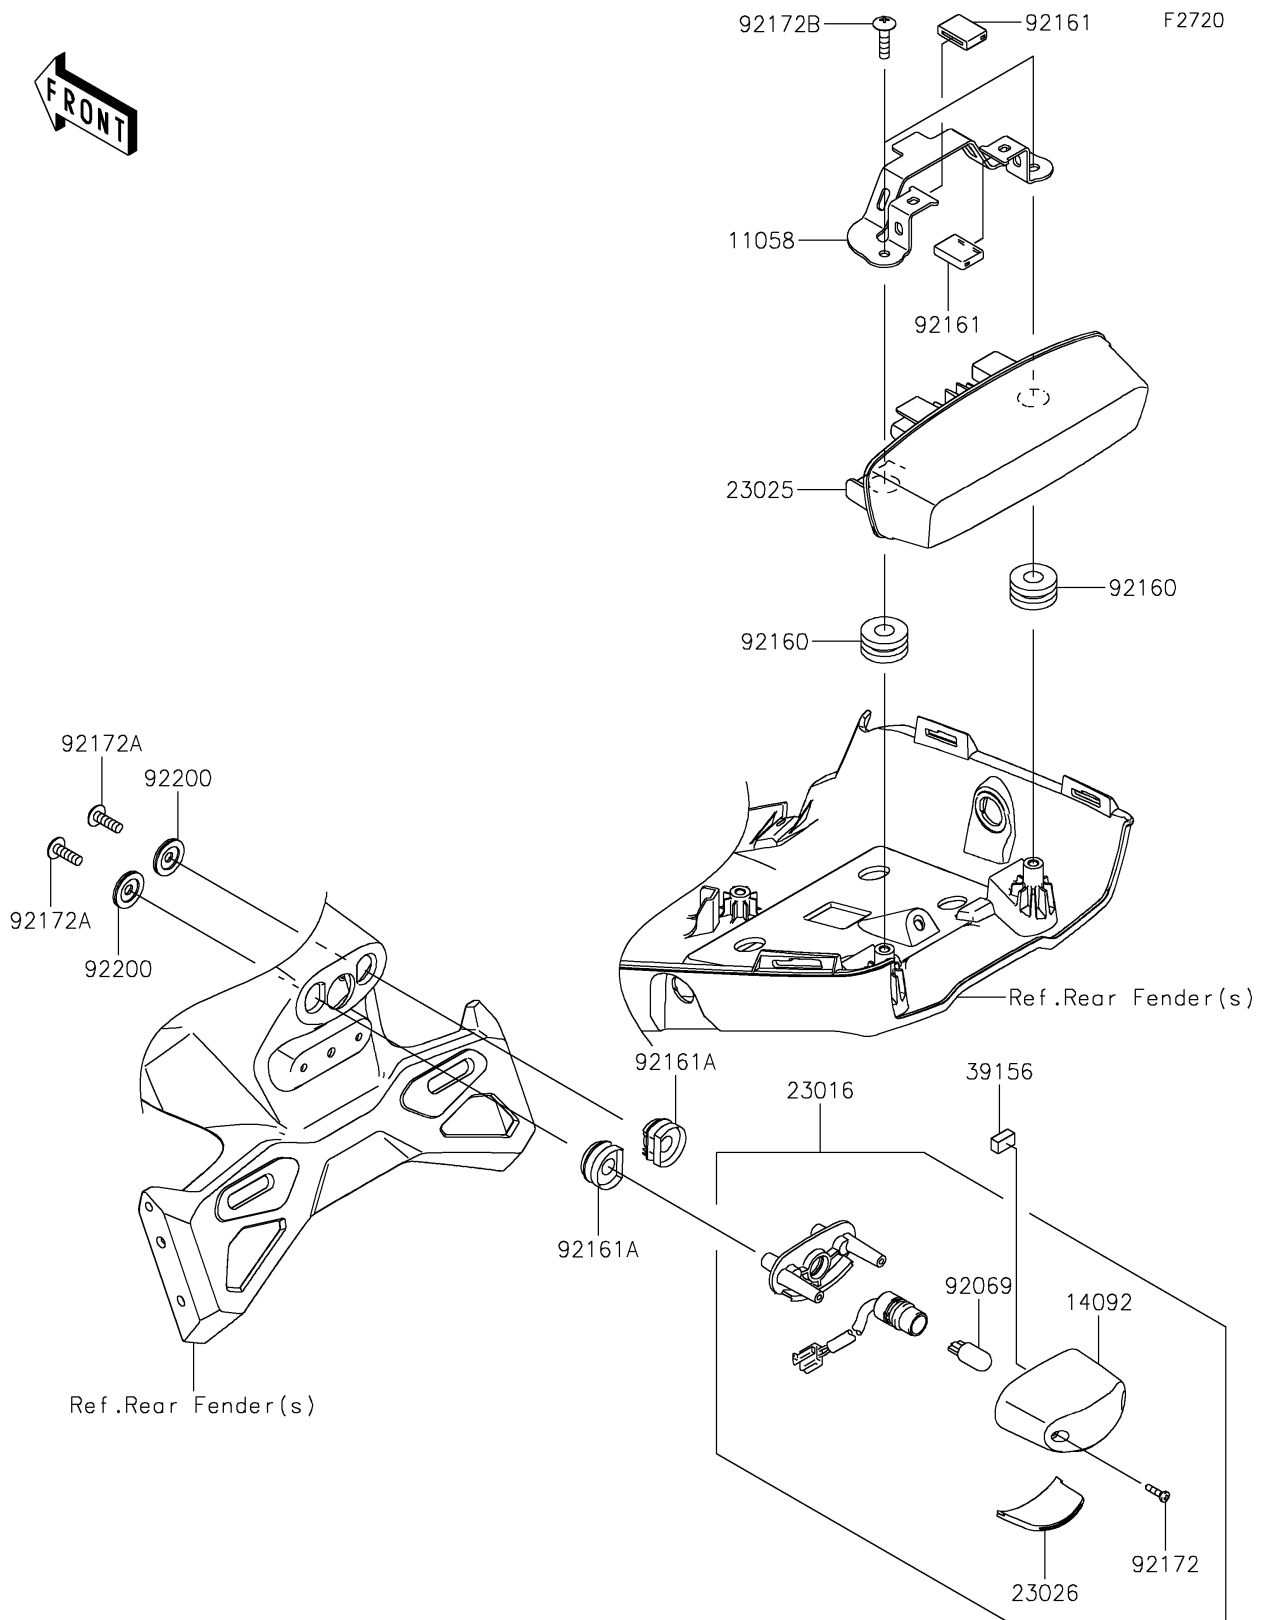

2026 KLE500 ABS

PARTS DIAGRAM

Taillight(s)

2026 KLE500 ABS

PARTS LIST

Taillight(s)

ITEM NAME	PART NUMBER	QUANTITY
BRACKET,TAIL LAMP (Ref # 11058)	11058-2894	1
COVER,LICENSE LAMP (Ref # 14092)	14092-0001	1
LAMP-ASSY,LICENCE (Ref # 23016)	23016-0610	1
LAMP-TAIL,LED (Ref # 23025)	23025-0396	1
LENS,LICENCE LAMP (Ref # 23026)	23026-0035	1
PAD,7X12X5 (Ref # 39156)	39156-2292	1
BULB,12V 5W (Ref # 92069)	92069-1016	1
DAMPER (Ref # 92160)	92160-1162	2
DAMPER,15X21X5.5 (Ref # 92161)	92161-1472	2
DAMPER (Ref # 92161A)	92161-2128	2
SCREW,TAPPING,2.9X13 (Ref # 92172)	92172-0343	2
SCREW,TAPPING,5X16 (Ref # 92172A)	92172-0427	2
SCREW (Ref # 92172B)	92172-1072	2
WASHER,5.5X20X2 (Ref # 92200)	92200-1971	2