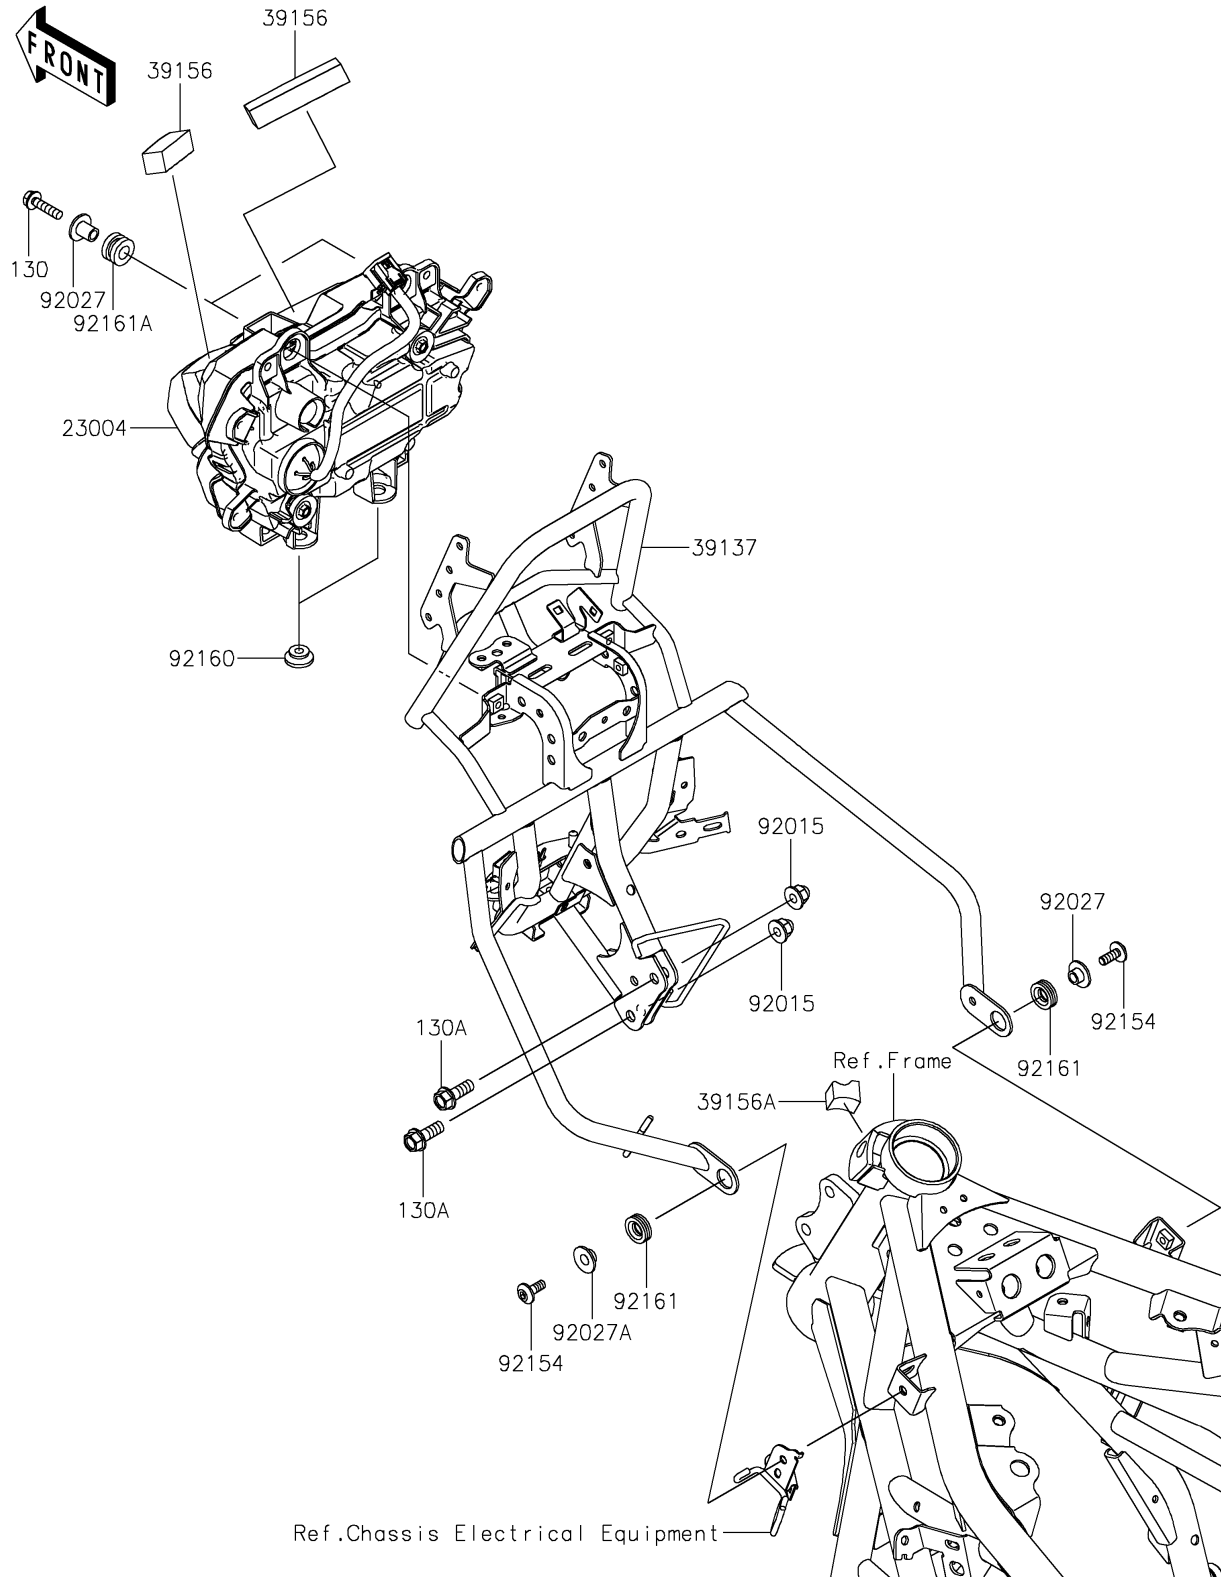

# 2026 KLE500 ABS

## PARTS DIAGRAM

## PARTS LIST

Headlight(s)

**ITEM NAME**

**PART NUMBER**

**QUANTITY**

---