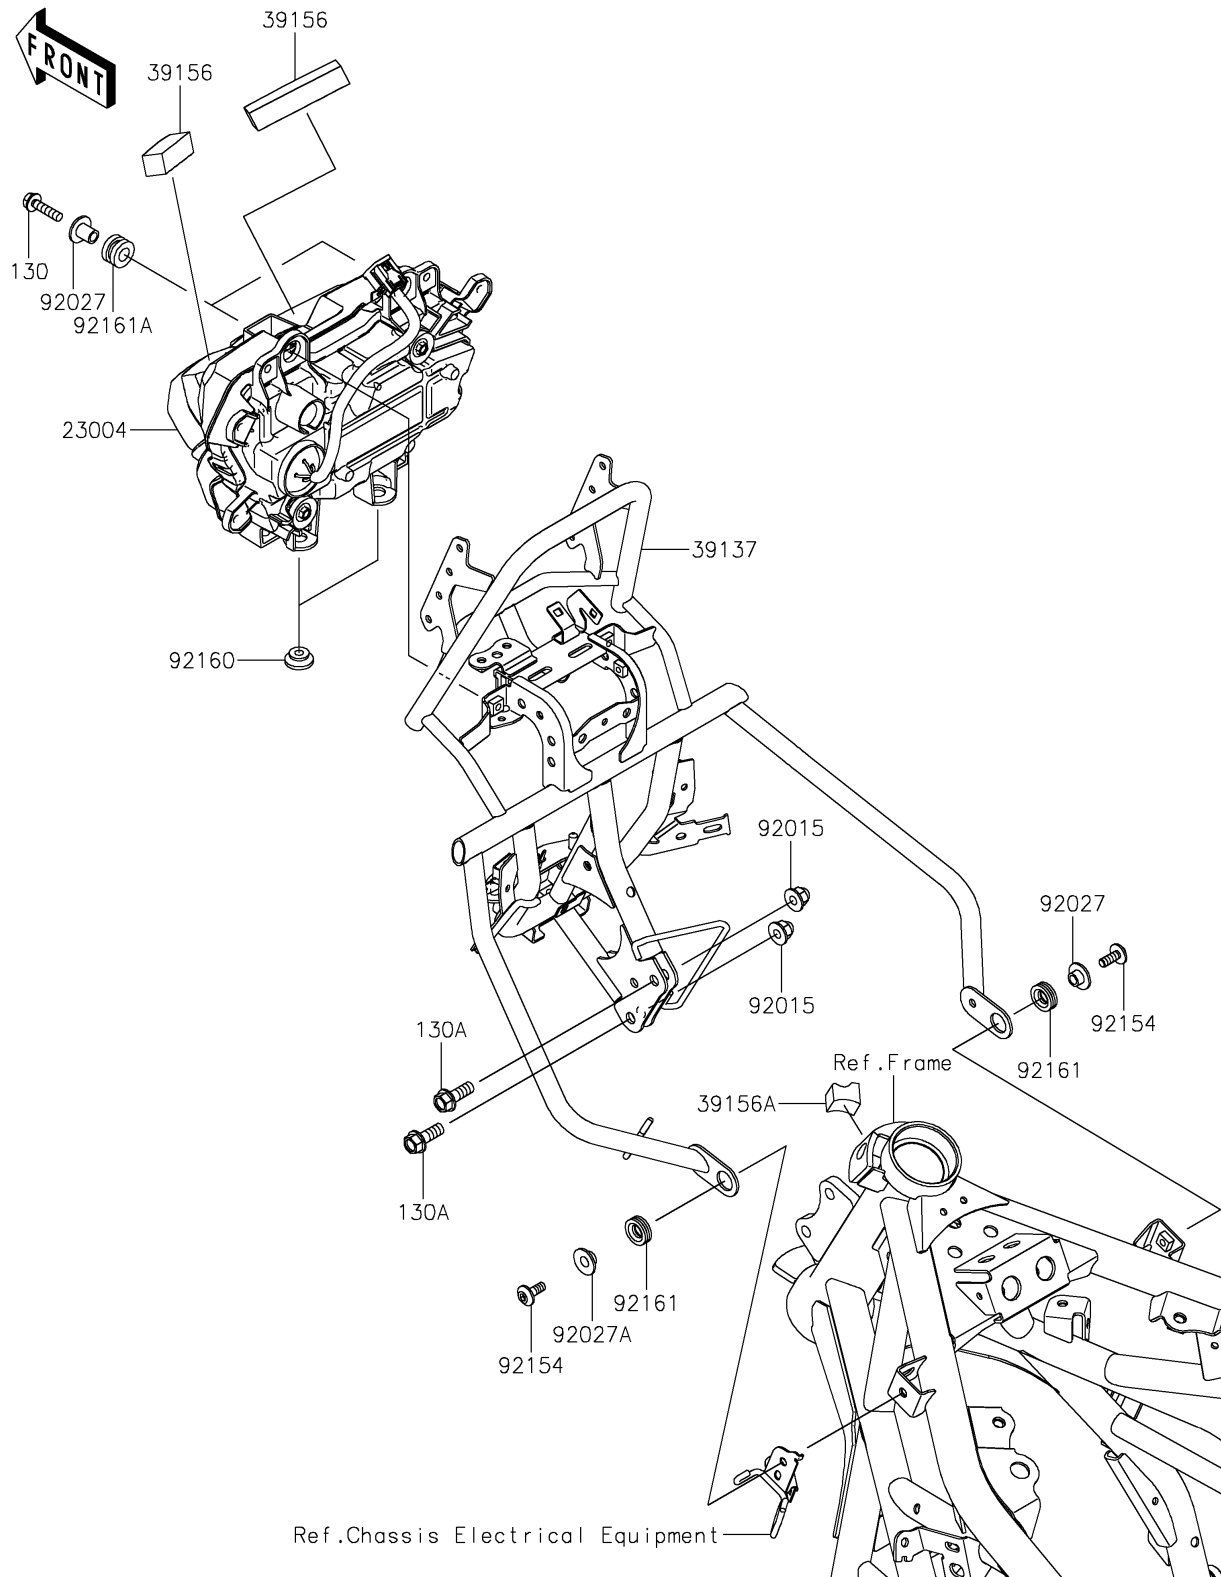

2026 KLE® 500 ABS

PARTS DIAGRAM

Headlight(s)

F2710