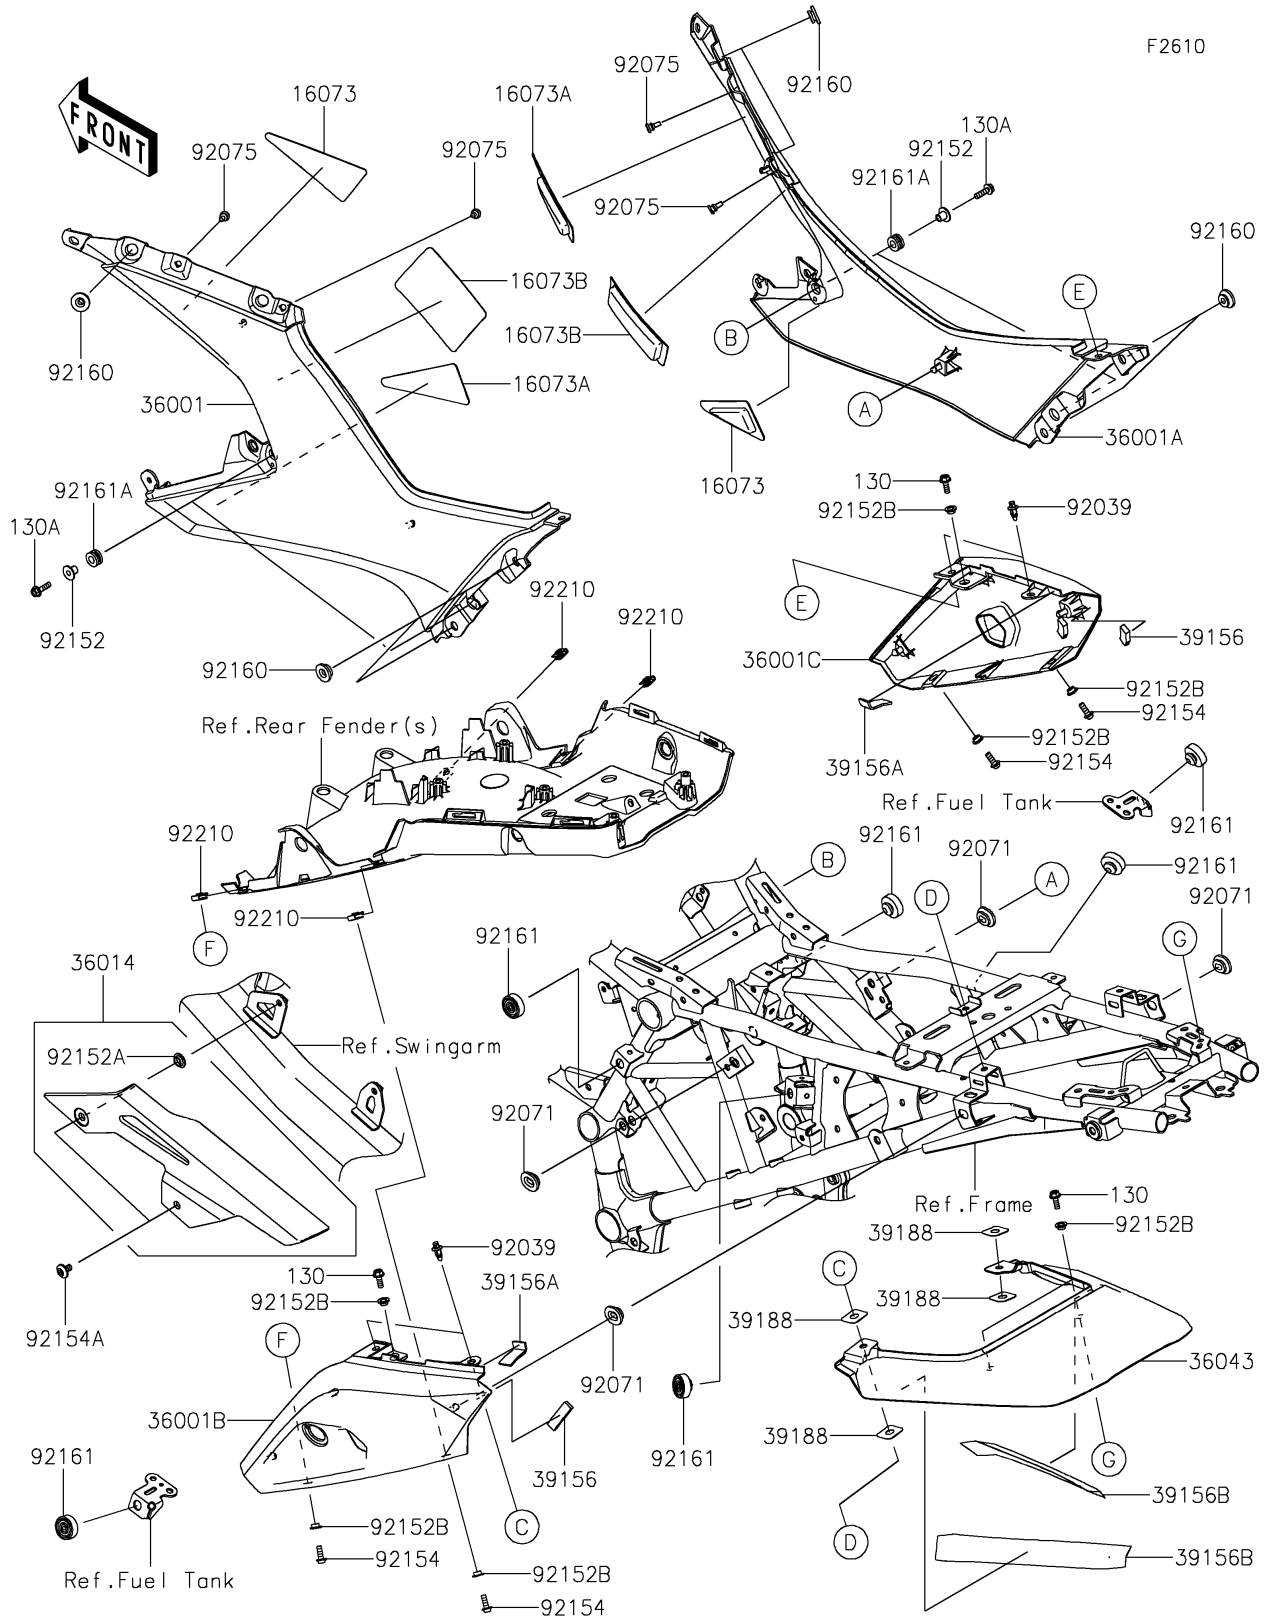

2026 KLE500 ABS

PARTS DIAGRAM

Side Covers/Chain Cover

2026 KLE500 ABS

PARTS LIST

Side Covers/Chain Cover

ITEM NAME	PART NUMBER	QUANTITY
INSULATOR (Ref # 16073)	16073-1170	2
INSULATOR (Ref # 16073A)	16073-1171	2
INSULATOR (Ref # 16073B)	16073-1172	2
COVER-SIDE,FR,LH,M.C.GRAY (Ref # 36001)	36001-0802-51A	1
COVER-SIDE,FR,RH,M.C.GRAY (Ref # 36001A)	36001-0803-51A	1
COVER-SIDE,RR,LH,EBONY (Ref # 36001B)	36001-0804-H8	1
COVER-SIDE,RR,RH,EBONY (Ref # 36001C)	36001-0805-H8	1
CASE-CHAIN (Ref # 36014)	36014-0044	1
COVER-TAIL,M.C.GRAY (Ref # 36043)	36043-0011-51A	1
PAD,35X10X5 (Ref # 39156)	39156-3874	2
PAD,35X17X2 (Ref # 39156A)	39156-3875	2
PAD,TAIL COVER (Ref # 39156B)	39156-3899	2
TAPE,TAIL COVER (Ref # 39188)	39188-0628	4
RIVET (Ref # 92039)	92039-0709	4
GROMMET,20X24X7.5 (Ref # 92071)	92071-0766	4
DAMPER,6X10X15 (Ref # 92075)	92075-1808	4
COLLAR (Ref # 92152)	92152-0329	4
COLLAR,8.8X11.2X4 (Ref # 92152A)	92152-0909	2
COLLAR,6X8X4.5 (Ref # 92152B)	92152-2395	8
BOLT,HEX HEAD,5X14 (Ref # 92154)	92154-4228	4
BOLT,SOCKET,6X10 (Ref # 92154A)	92154-4307	2
DAMPER (Ref # 92160)	92160-1613	8
DAMPER,SEAT,10X25X8 (Ref # 92161)	92161-0095	6
DAMPER (Ref # 92161A)	92161-2855	4
NUT (Ref # 92210)	92210-0571	4
BOLT-FLANGED,5X14 (Ref # 130)	130BA0514	4
BOLT-FLANGED,5X18 (Ref # 130A)	130BB0518	4