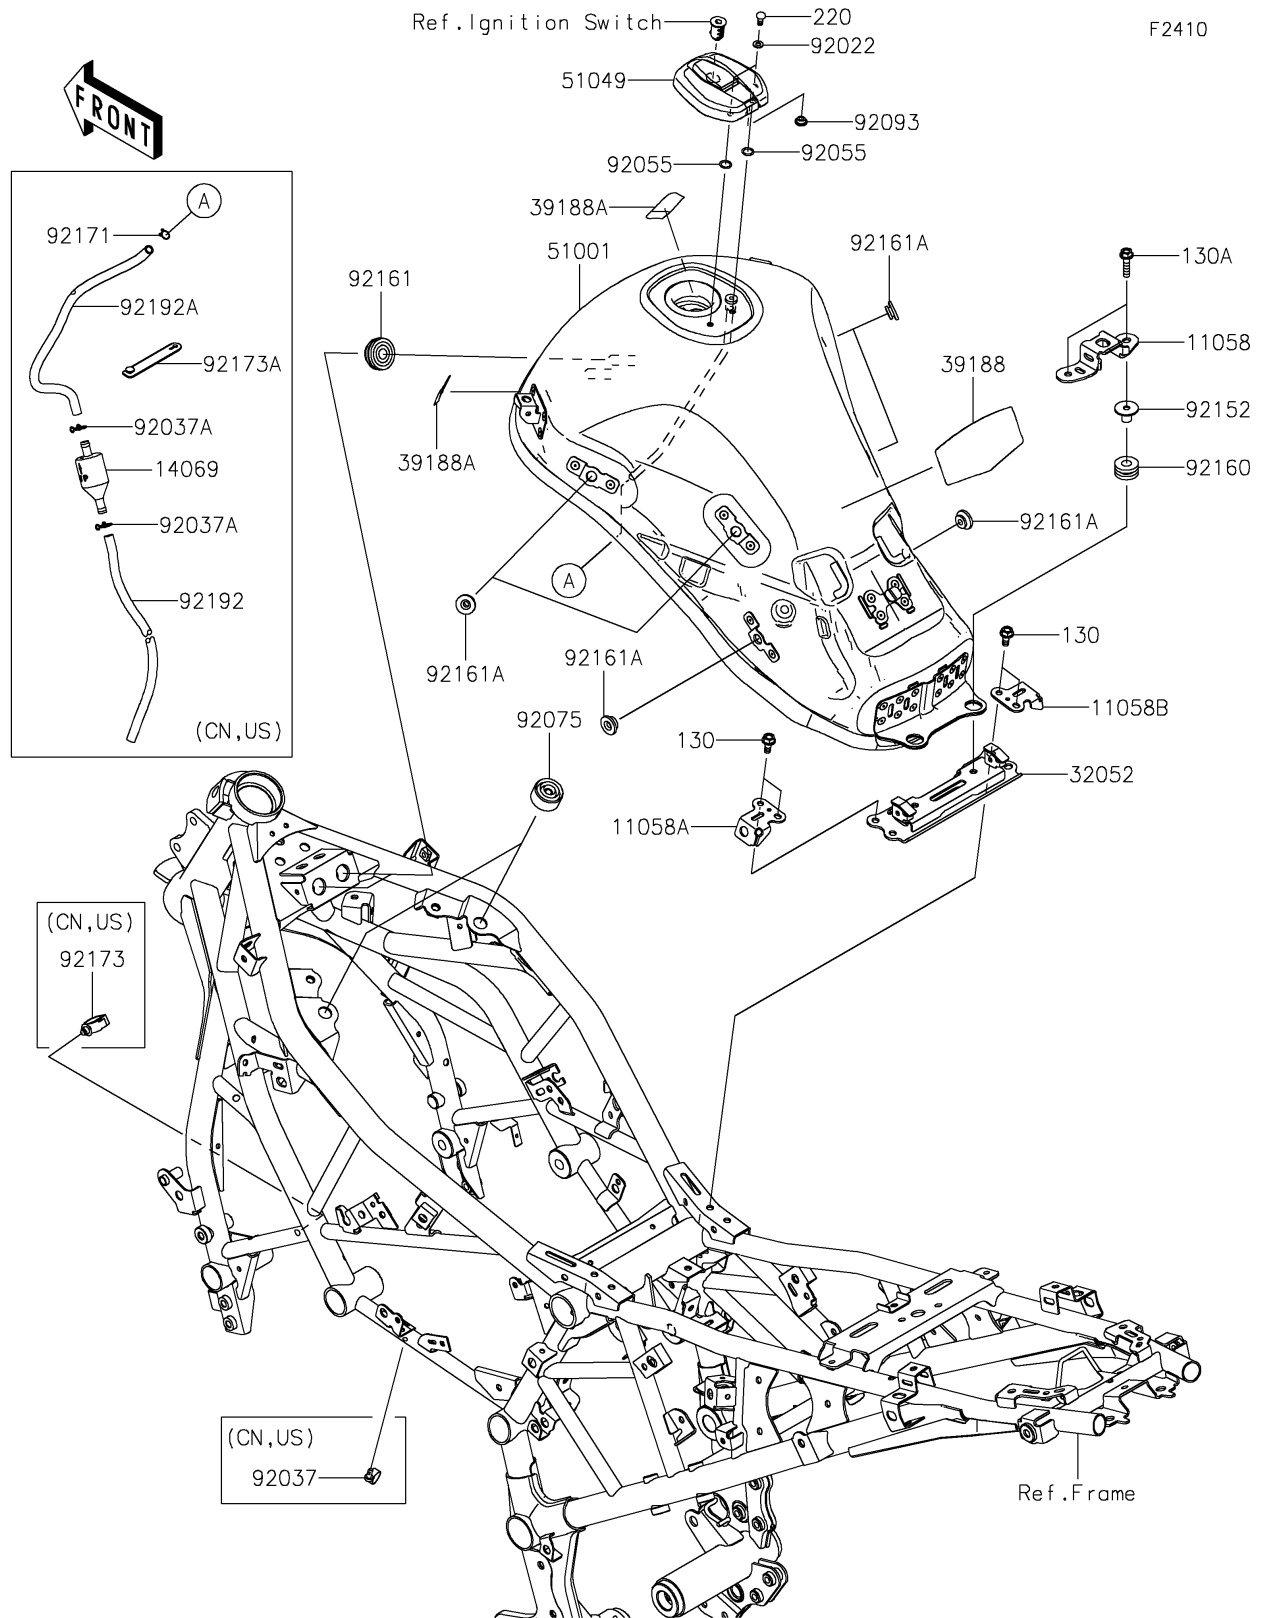

2026 KLE500 ABS

PARTS DIAGRAM

Fuel Tank

2026 KLE500 ABS

PARTS LIST

Fuel Tank

ITEM NAME	PART NUMBER	QUANTITY
BRACKET,FUEL TANK,CNT (Ref # 11058)	11058-2474	1
BRACKET,FUEL TANK,LH (Ref # 11058A)	11058-7359	1
BRACKET,FUEL TANK,RH (Ref # 11058B)	11058-7360	1
BREATHER,FUEL TANK (Ref # 14069)	14069-1004	1
BRACKET-TANK (Ref # 32052)	32052-0882	1
TAPE,FUEL TANK (Ref # 39188)	39188-0626	1
TAPE (Ref # 39188A)	39188-0629	2
TANK-COMP-FUEL,EBONY (Ref # 51001)	51001-0944-H8	1
CAP-TANK,FUEL (Ref # 51049)	51049-0770	1
WASHER,5.1X10X1.0 (Ref # 92022)	92022-1977	2
CLAMP,SPEED,L=58 (Ref # 92037)	92037-1163	1
CLAMP,TUBE (Ref # 92037A)	92037-147	2
RING-O (Ref # 92055)	92055-1023	2
DAMPER (Ref # 92075)	92075-015	2
SEAL,FUEL TANK CAP (Ref # 92093)	92093-1030	1
COLLAR,6.5X10X14.6 (Ref # 92152)	92152-0965	2
DAMPER (Ref # 92160)	92160-1162	2
DAMPER,10X32X8 (Ref # 92161)	92161-1791	2
DAMPER,6X20X7.5 (Ref # 92161A)	92161-1937	6
CLAMP,8X0.7 (Ref # 92171)	92171-1973	1
CLAMP,HOLDER CLIP (Ref # 92173)	92173-0868	1
CLAMP (Ref # 92173A)	92173-2194	1
TUBE,6X9X620 (Ref # 92192)	92192-1085	1
TUBE,6X9X285 (Ref # 92192A)	92192-2849	1
BOLT-FLANGED,6X14 (Ref # 130)	130BA0614	4
BOLT-FLANGED,6X25 (Ref # 130A)	130CB0625	2
SCREW-PAN-CROS,5X10 (Ref # 220)	220AA0510	2