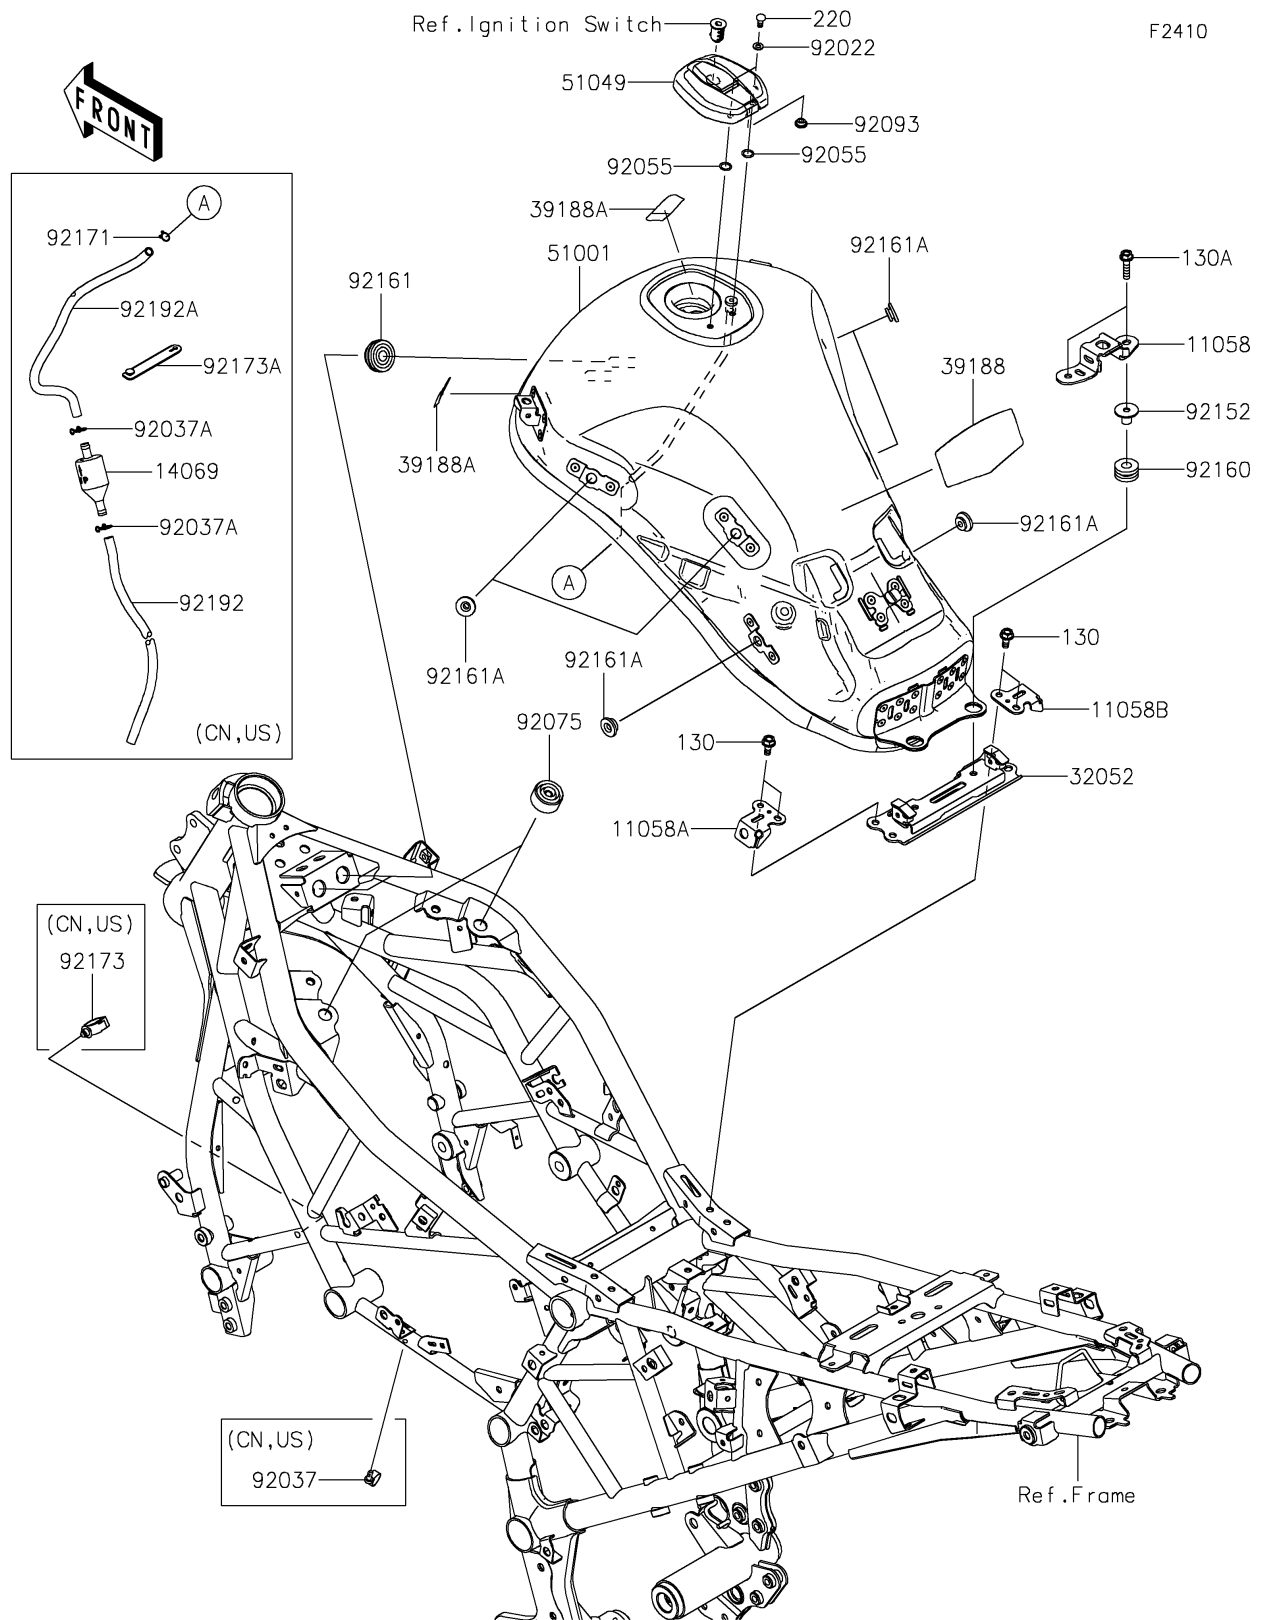

2026 KLE® 500 ABS

PARTS DIAGRAM

Fuel Tank